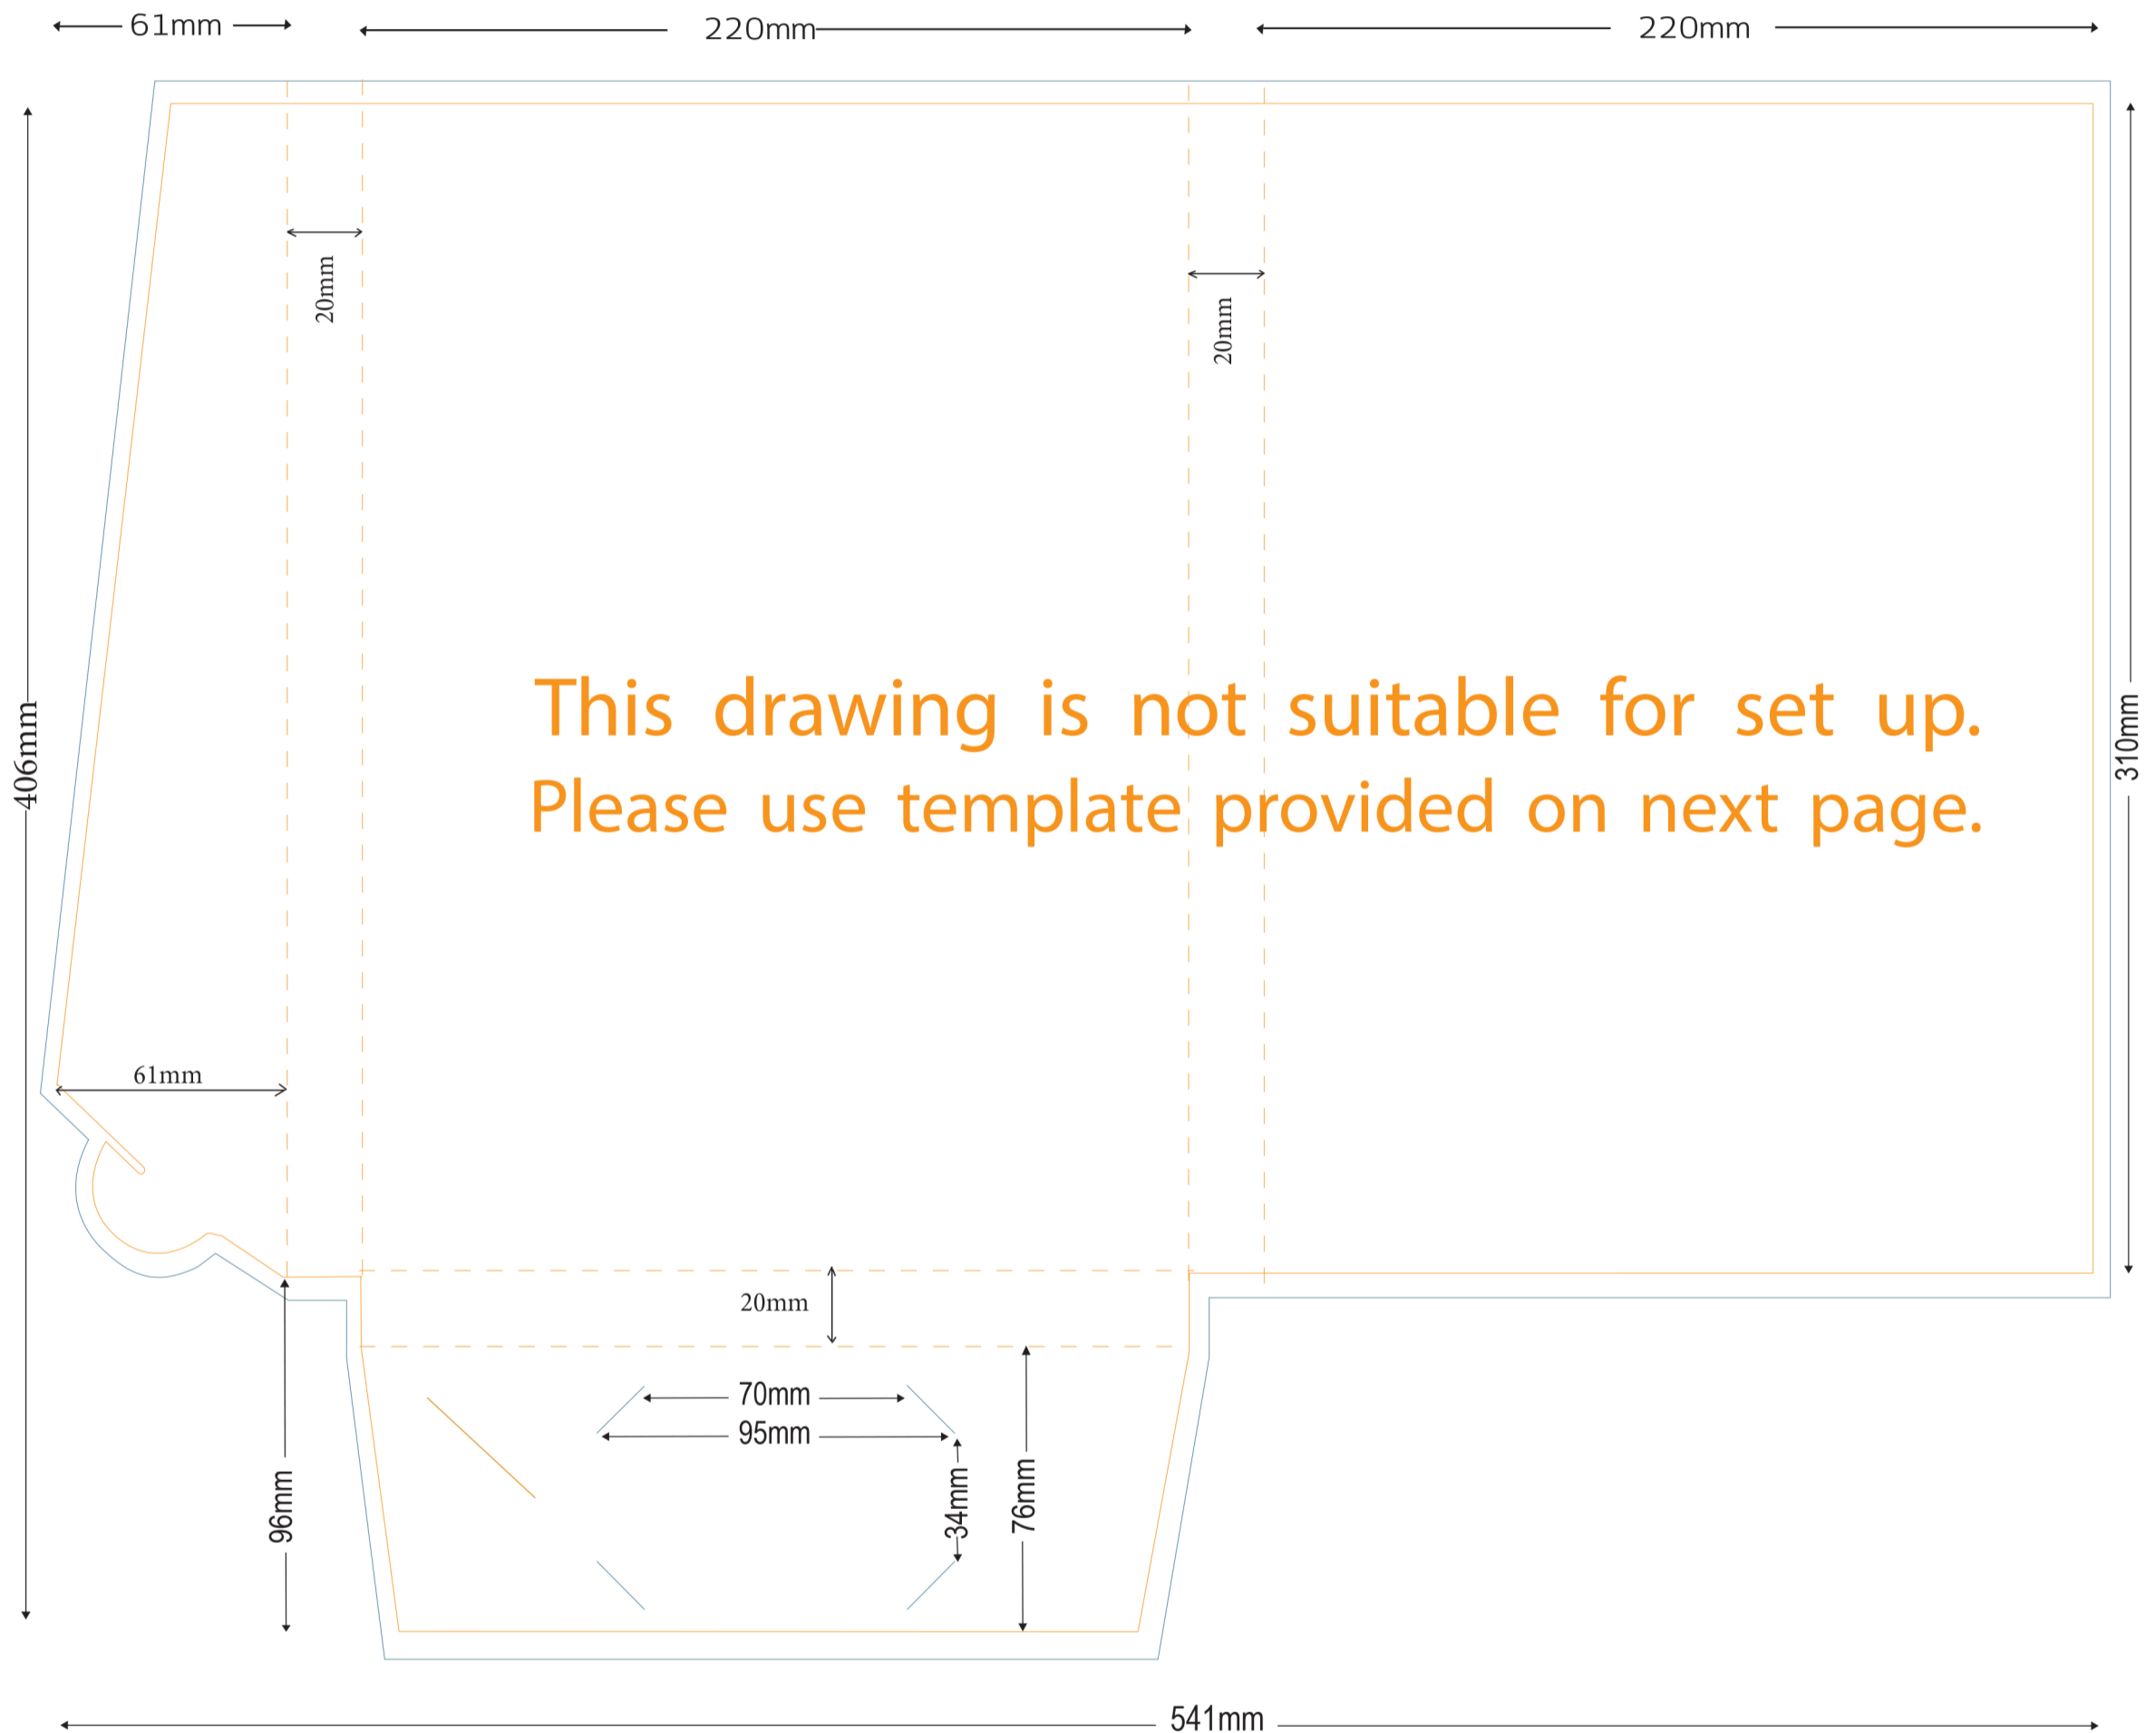

Style O A4 Presentation Folder - 20mm Double Gusset

FOLDED SIZE : 220x310mm

-  TRIM SIZE: 406x541mm
-  BLEED: 5mm on all sides
-  BUSINESS CARD SLITS
-  LOCKING TAB SLIT

Presentation Folder artwork needs to be supplied as a two page PDF per side.

Page 1 Artwork needs to include key lines. This is to demonstrate the position of images and text.

Page 2 Artwork has no key lines. This page will be used to generate the print file.