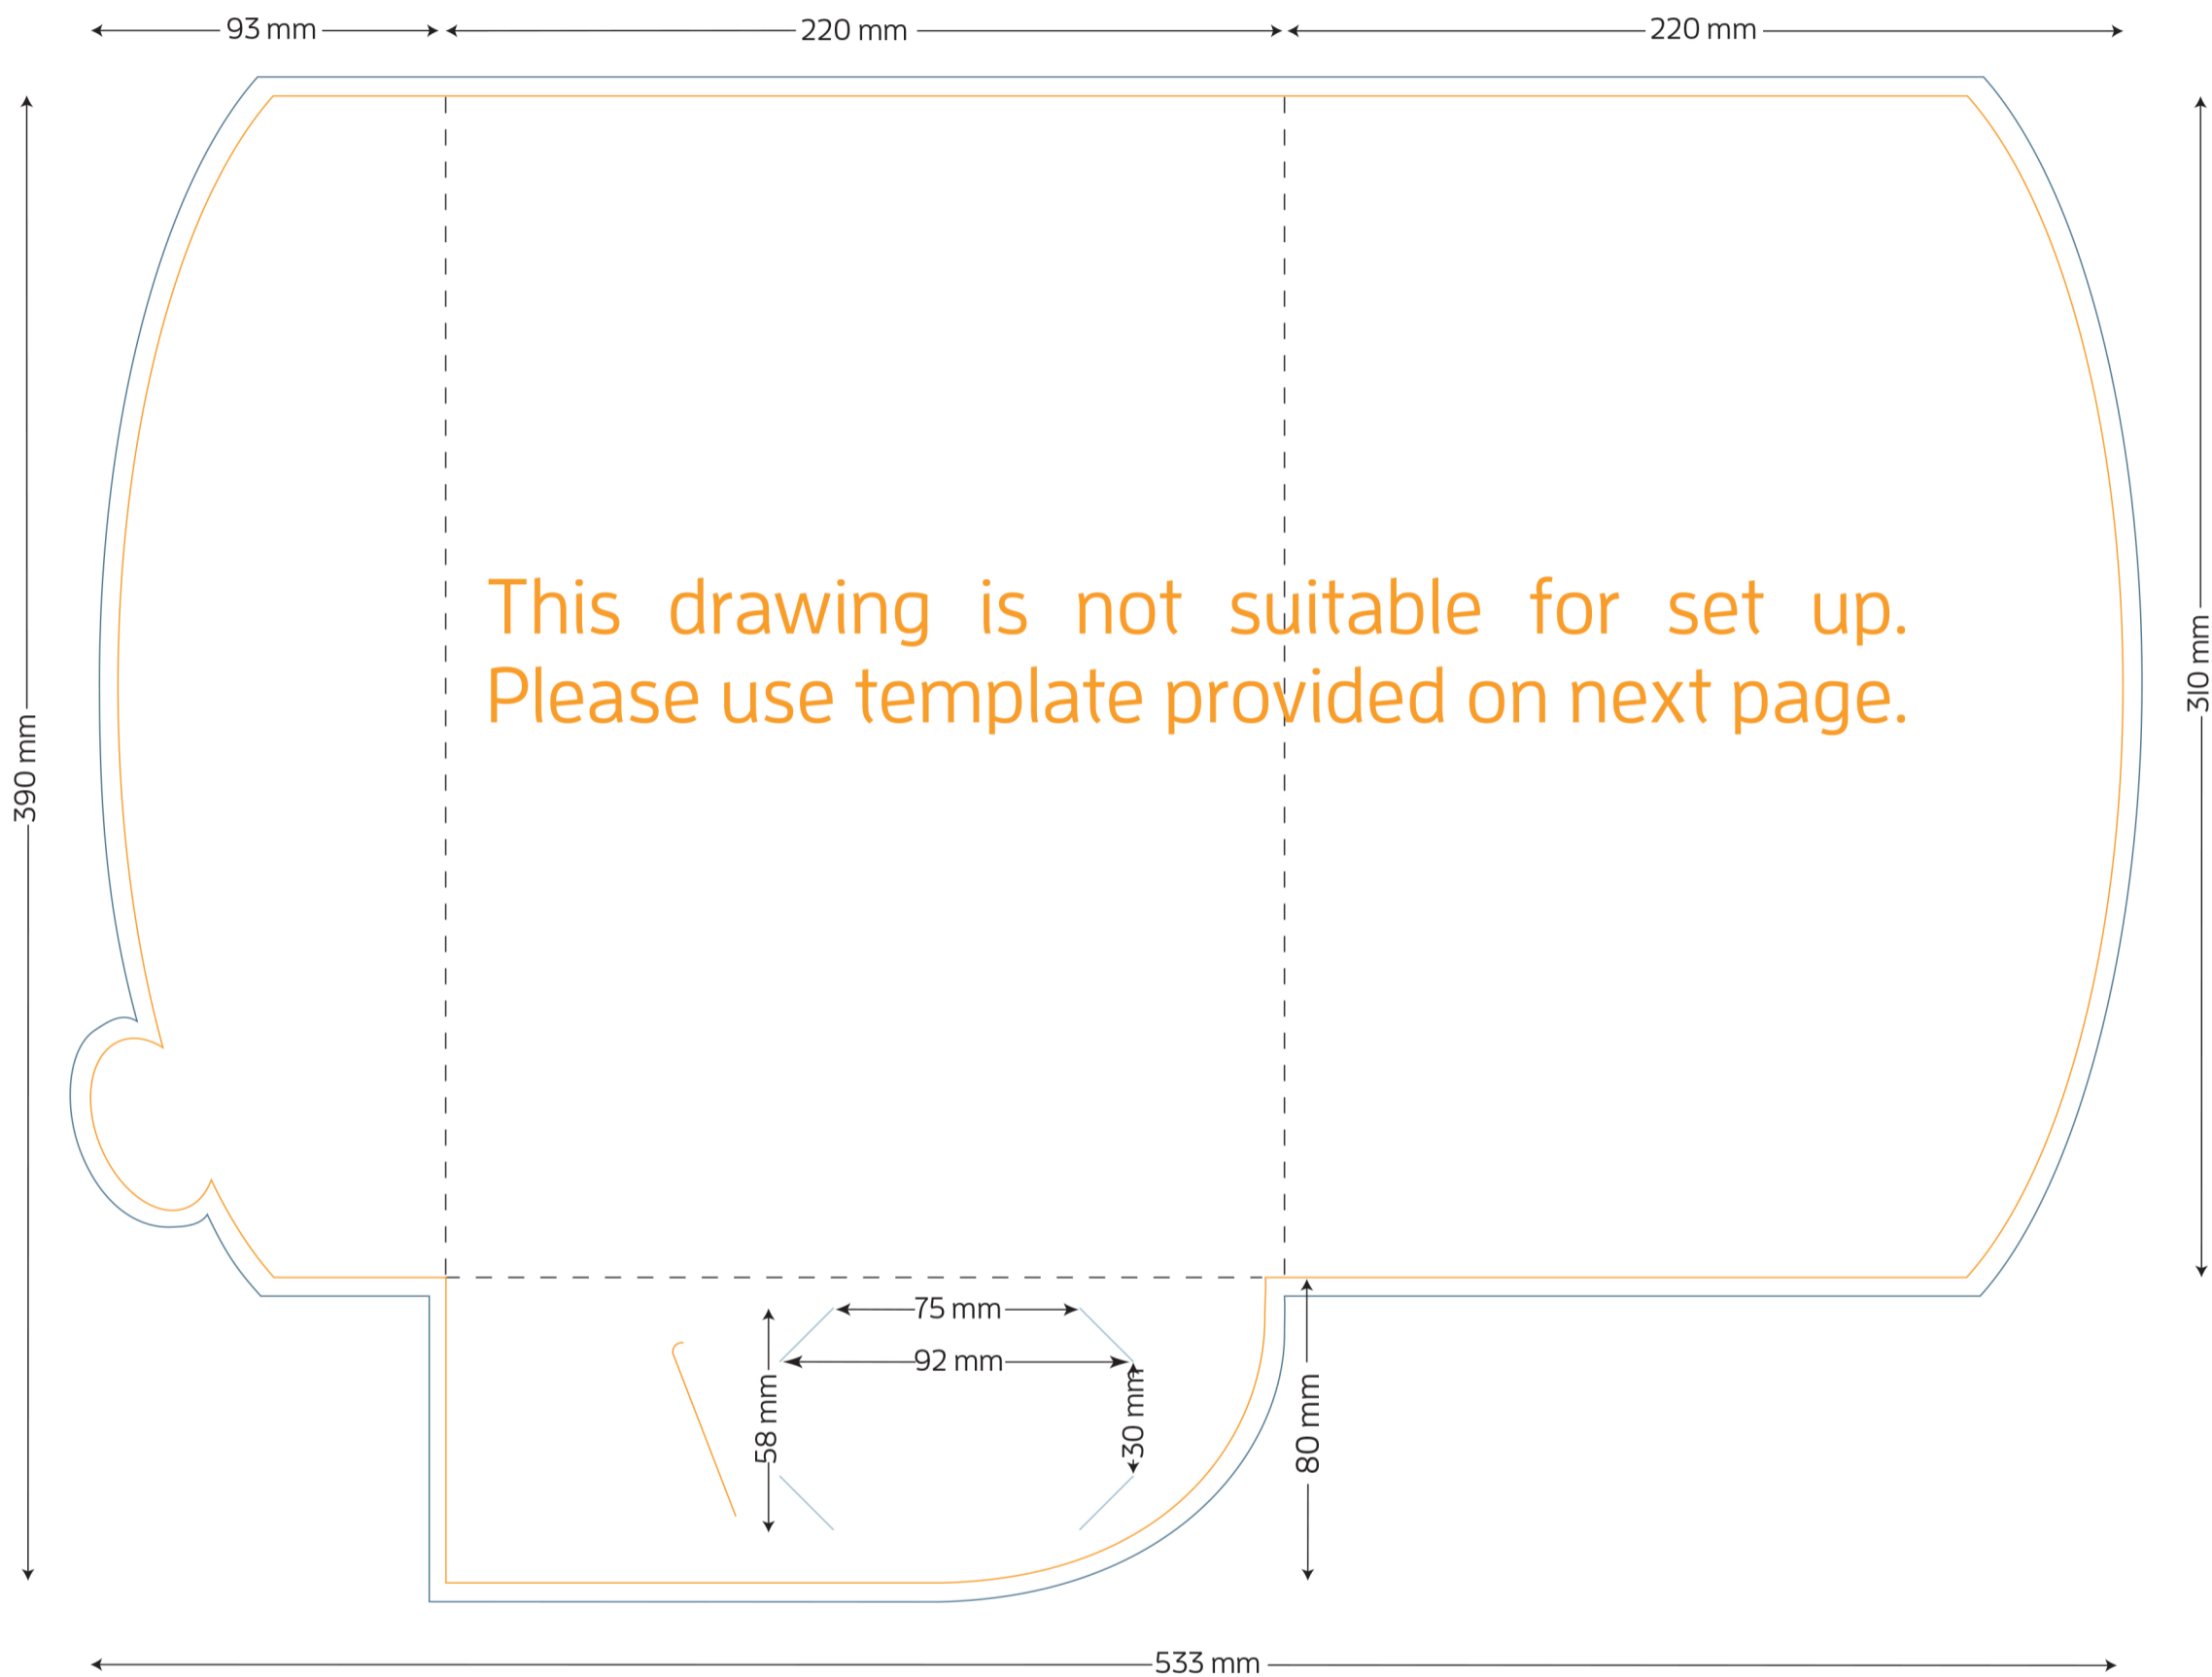

Style N A4 Presentation Folder - No Gusset

FOLDED SIZE: 220mm x 310mm

-  TRIM SIZE: 533mm x 390mm
-  BLEED: 5mm on all sides
-  BUSINESS CARD SLITS
-  LOCKING TAB SLIT

Presentation Folder artwork needs to be supplied as a two page PDF per side.

Page 1 Artwork needs to include key lines. This is to demonstrate the position of images and text.

Page 2 Artwork has no key lines. This page will be used to generate the print file.

Style N A4 Presentation Folder - No Gusset

FOLDED SIZE: 220mm x 310mm