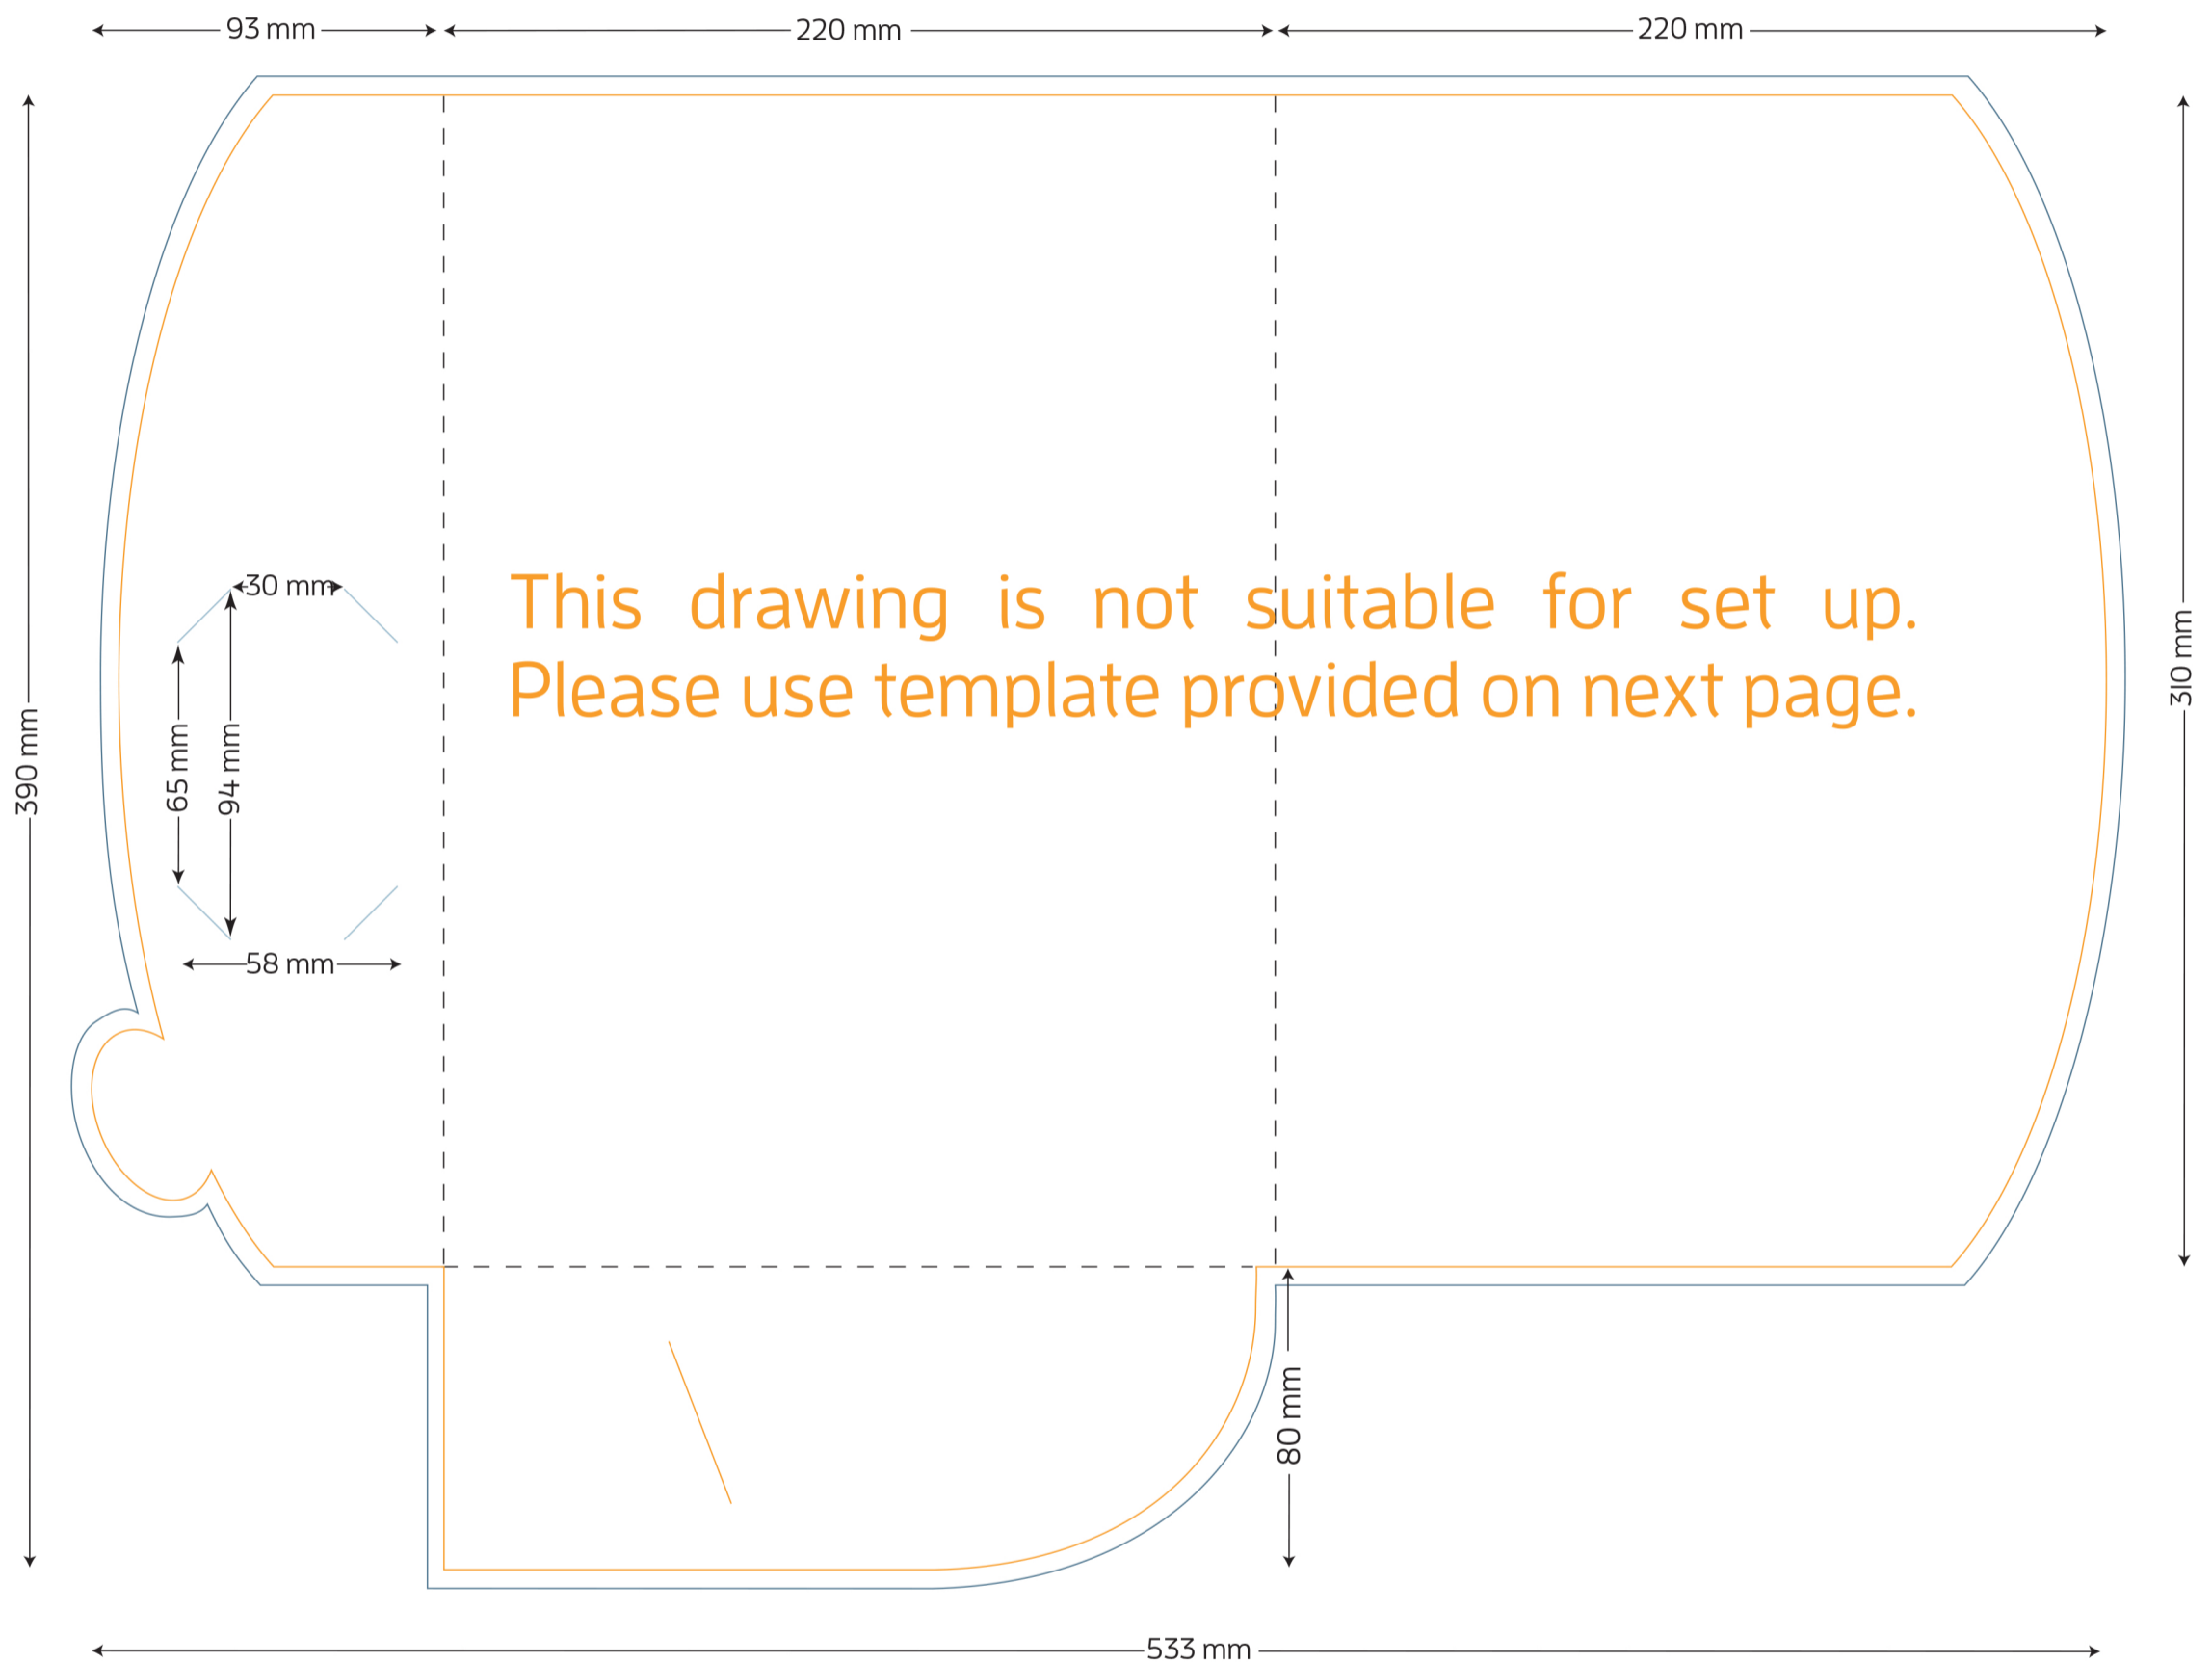

Style M A4 Presentation Folder - No Gusset

FOLDED SIZE: 220mm x 310mm

Presentation Folder artwork needs to be supplied as a two page PDF per side.

Page 1 Artwork needs to include key lines. This is to demonstrate the position of images and text.

Page 2 Artwork has no key lines. This page will be used to generate the print file.

Style M A4 Presentation Folder - No Gusset

FOLDED SIZE: 220mm x 310mm