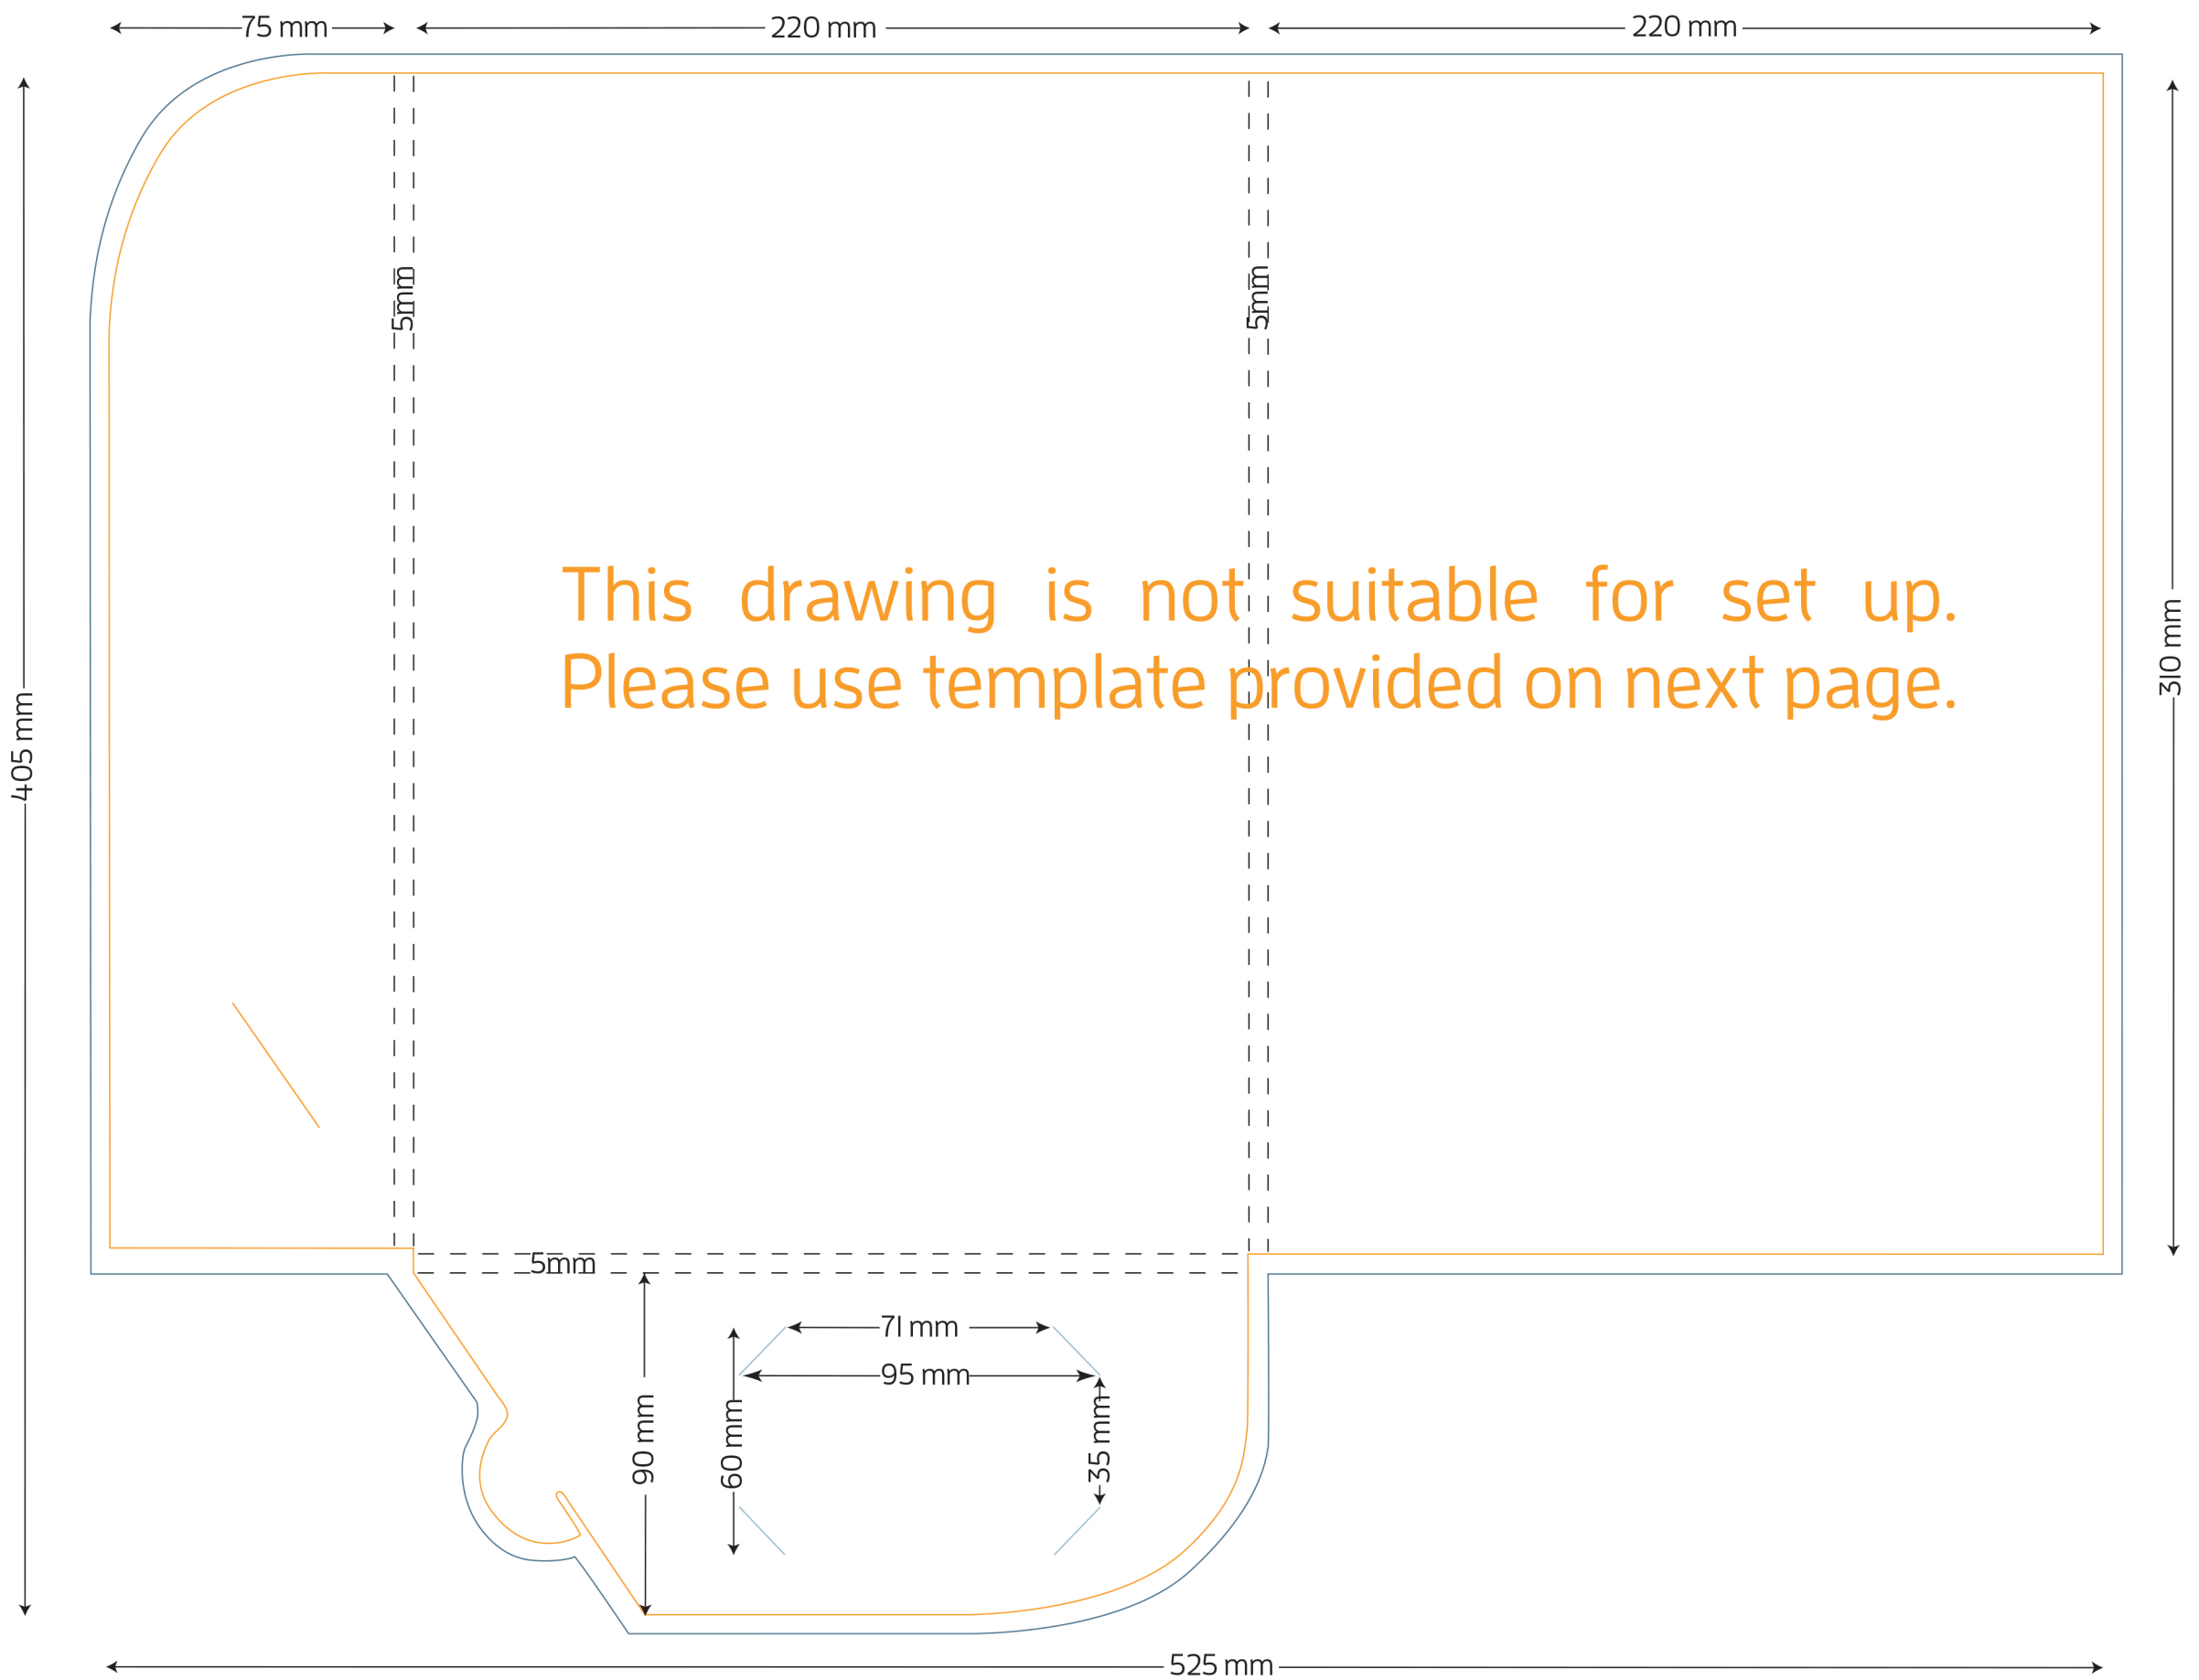

Style L A4 Presentation Folder - 5mm Gusset

FOLDED SIZE: 220mm x 310mm

-  TRIM SIZE: 525mm x 405mm
-  BLEED: 5mm on all sides
-  BUSINESS CARD SLITS
-  LOCKING TAB SLIT

Presentation Folder artwork needs to be supplied as a two page PDF per side.

Page 1 Artwork needs to include key lines. This is to demonstrate the position of images and text.

Page 2 Artwork has no key lines. This page will be used to generate the print file.

Style L A4 Presentation Folder - 5mm Gusset

FOLDED SIZE: 220mm x 310mm