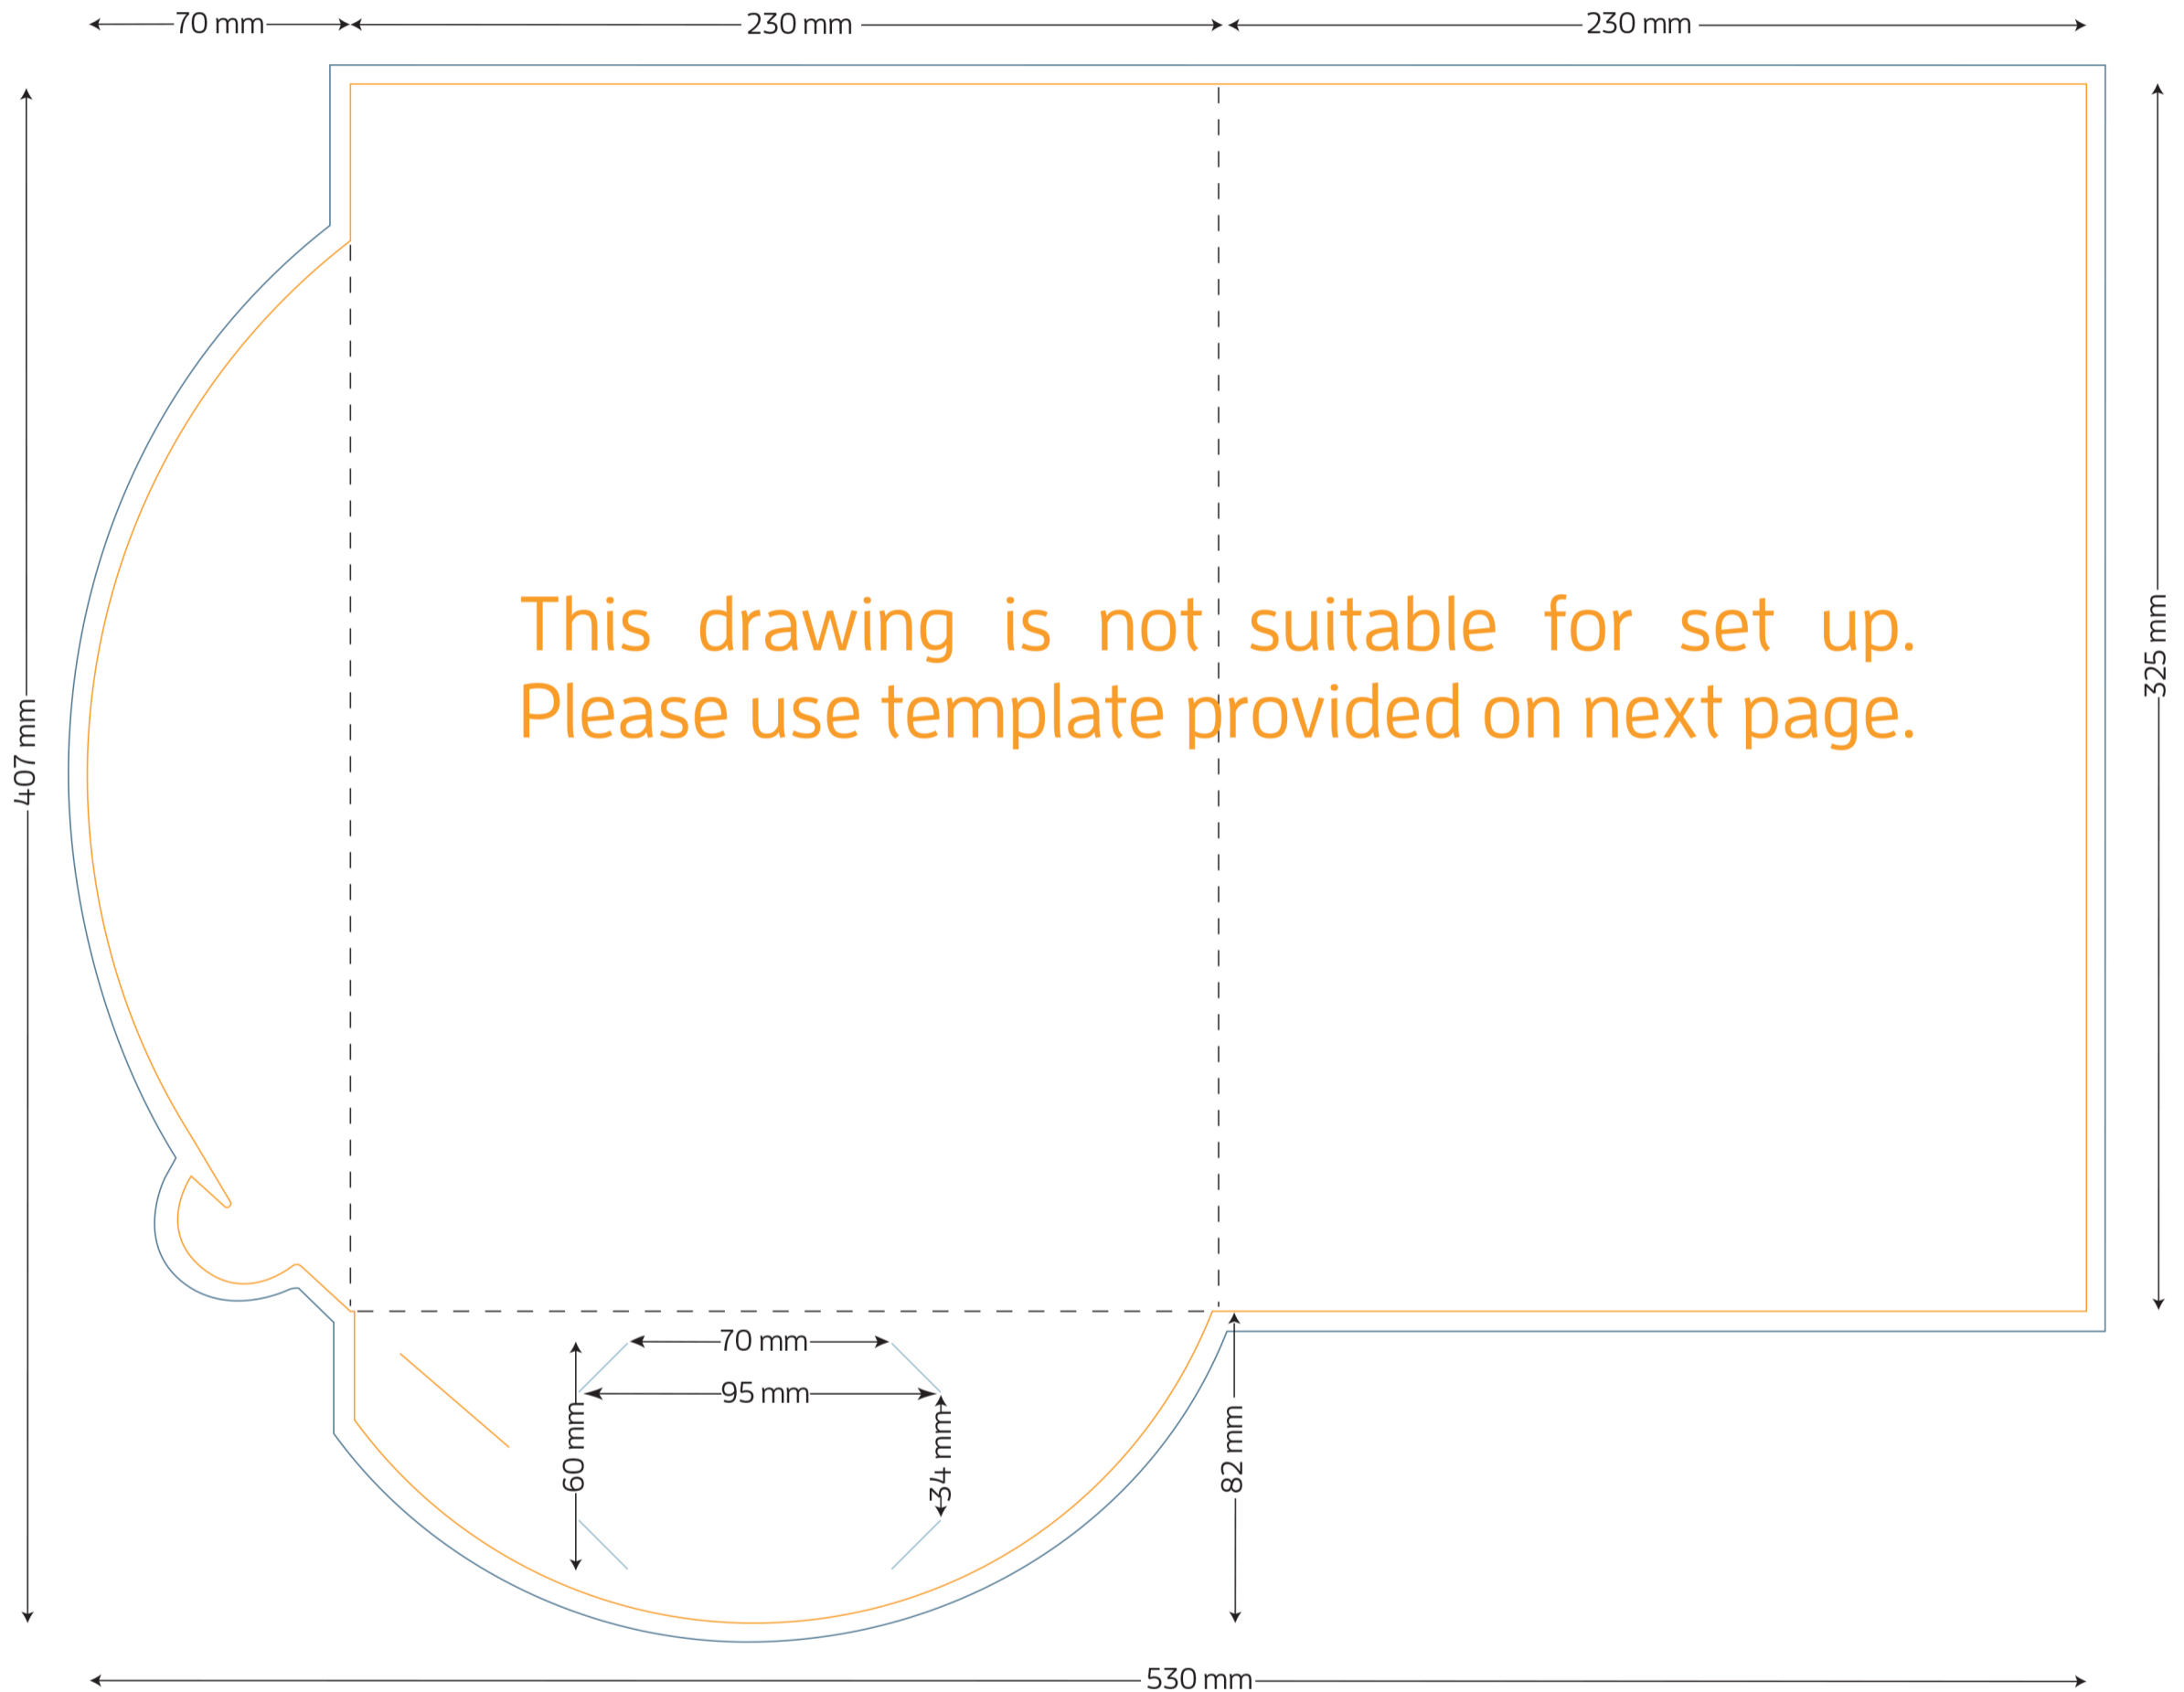

Style K A4 Presentation Folder - No Gusset

FOLDED SIZE: 230mm x 325mm

-  TRIM SIZE: 530mm x 407mm
-  BLEED: 5mm on all sides
-  BUSINESS CARD SLITS
-  LOCKING TAB SLIT

- Presentation Folder artwork needs to be supplied as a two page PDF per side.
- Page 1 Artwork needs to include key lines. This is to demonstrate the position of images and text.
- Page 2 Artwork has no key lines. This page will be used to generate the print file.