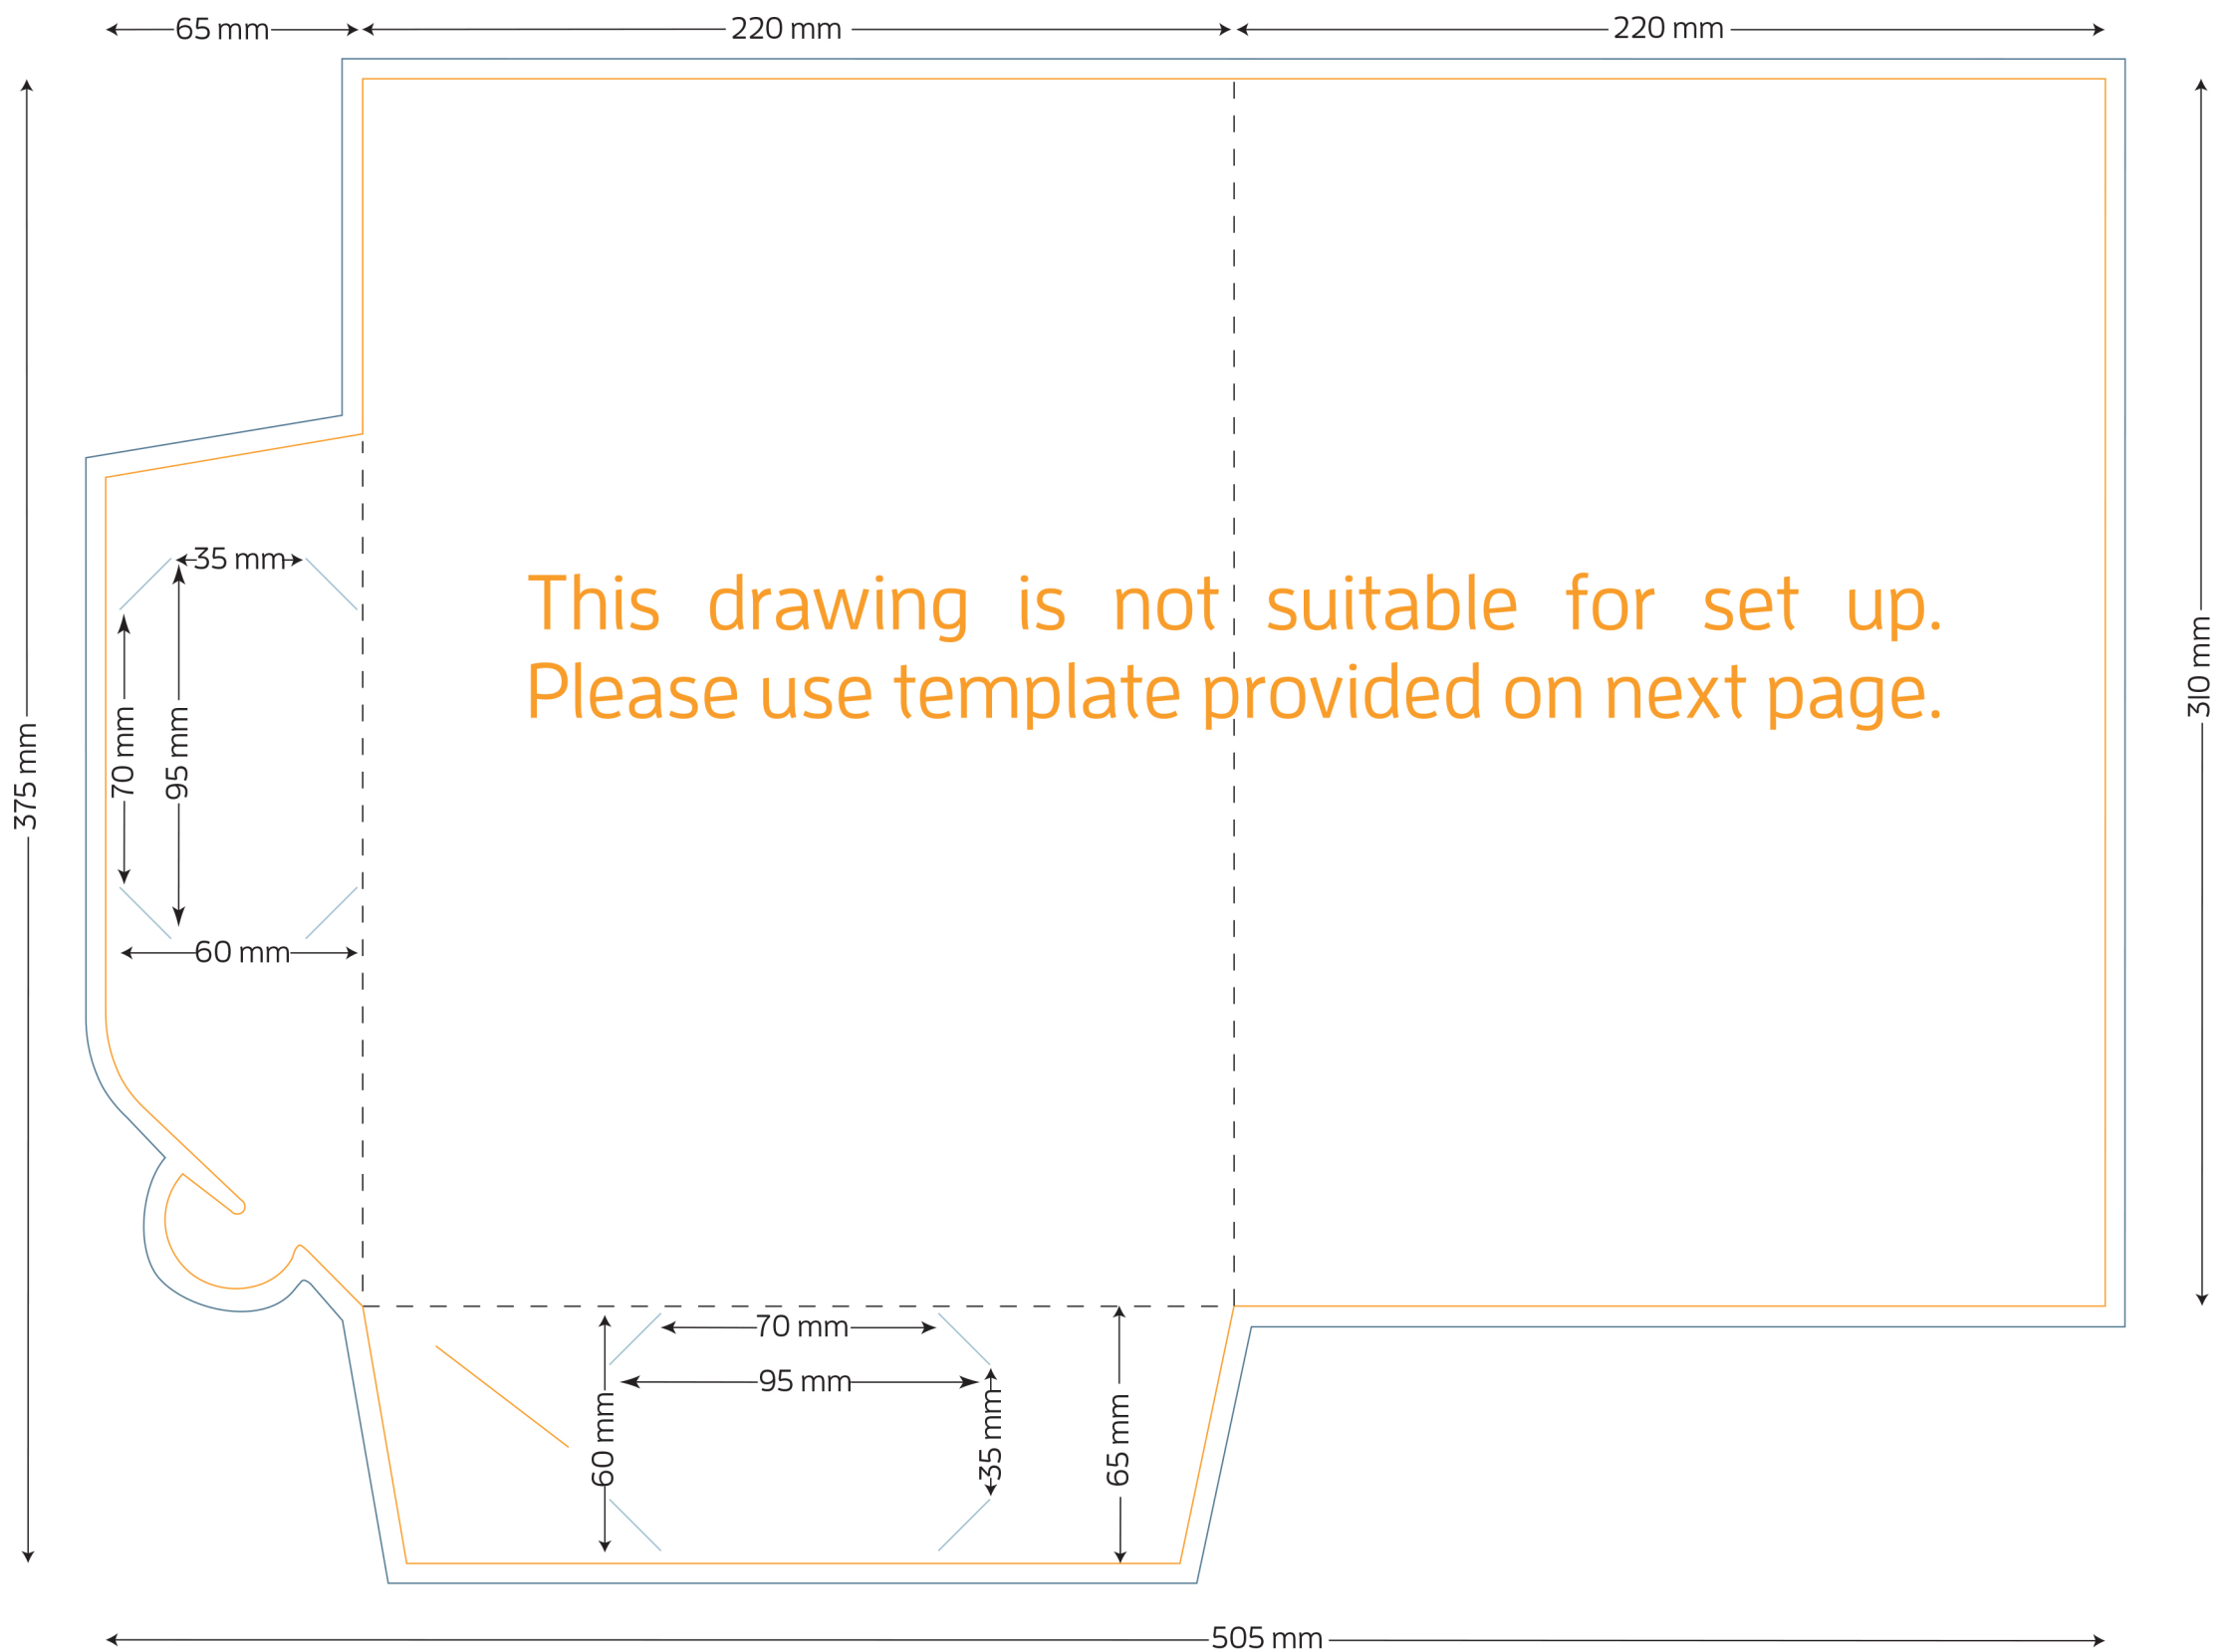

Style J A4 Presentation Folder - No Gusset

FOLDED SIZE: 220mm x 310mm

- TRIM SIZE: 505mm x 375mm
- BLEED: 5mm on all sides
- BUSINESS CARD SLITS
- LOCKING TAB SLIT

Presentation Folder artwork needs to be supplied as a two page PDF per side.
Page 1 Artwork needs to include key lines. This is to demonstrate the position of images and text.
Page 2 Artwork has no key lines. This page will be used to generate the print file.

Style J A4 Presentation Folder - No Gusset

FOLDED SIZE: 220mm x 310mm