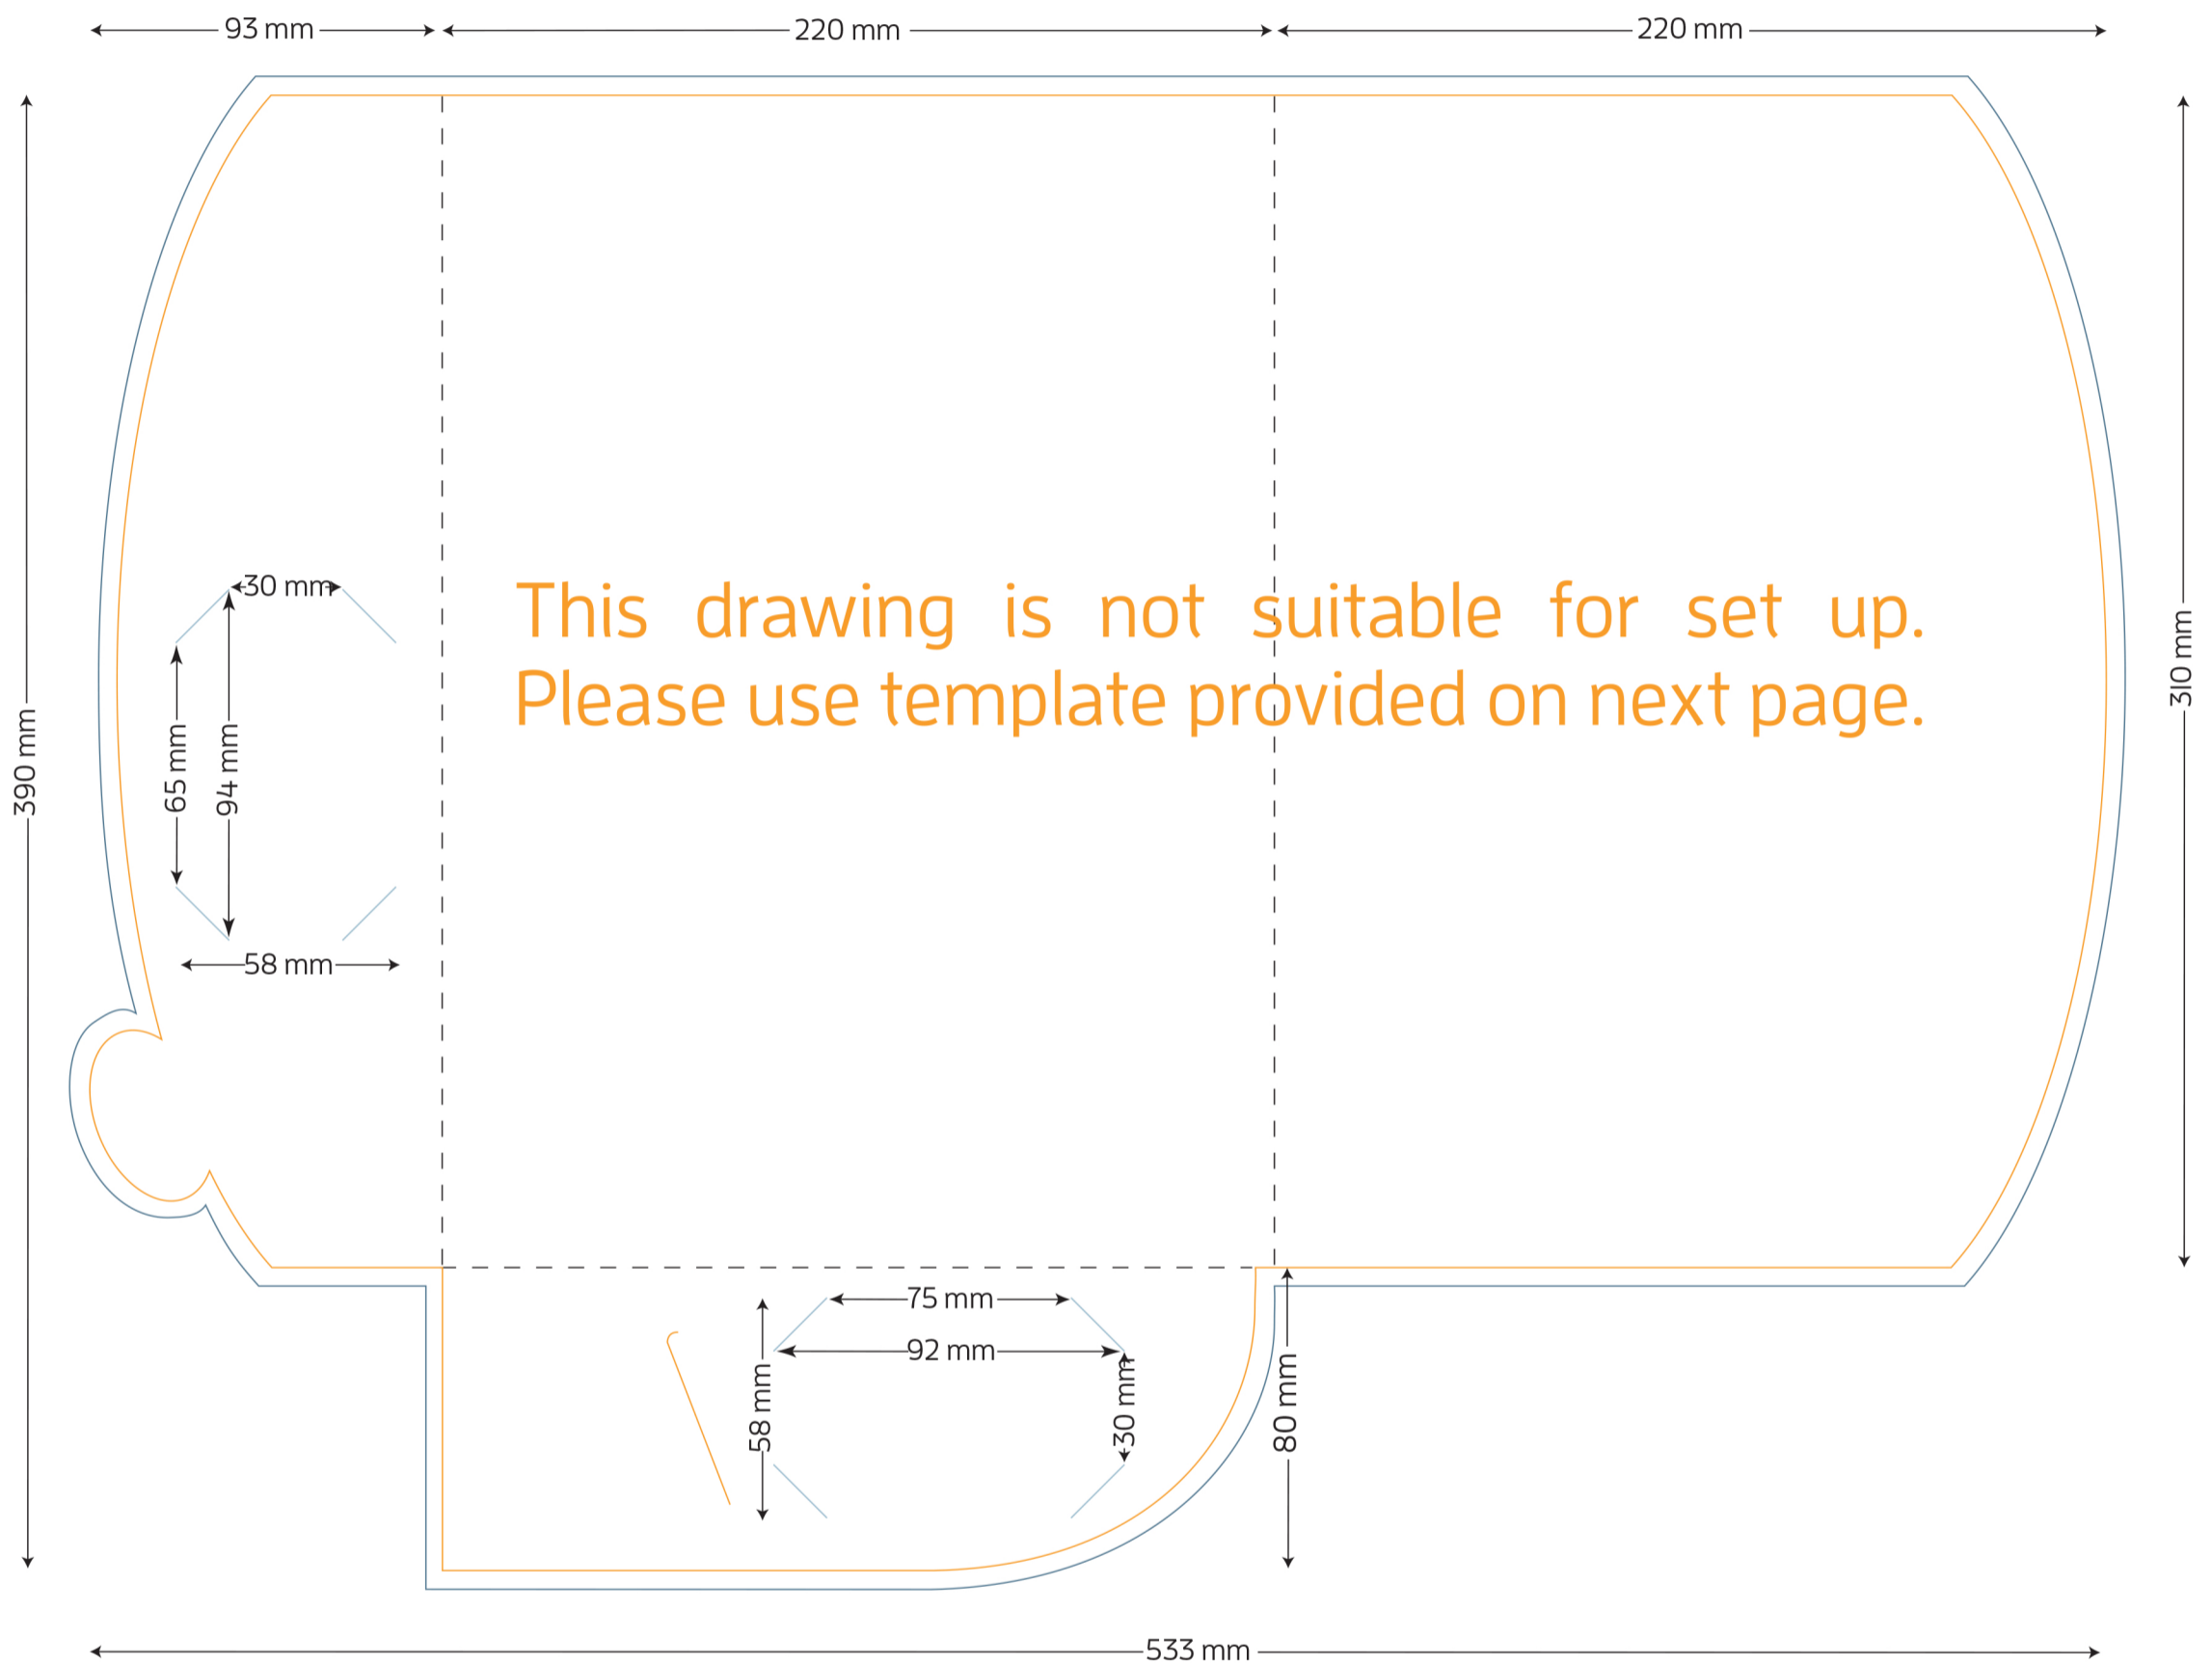

Style I A4 Presentation Folder - No Gusset

FOLDED SIZE: 220mm x 310mm

-  TRIM SIZE: 533mm x 390mm
-  BLEED: 5mm on all sides
-  BUSINESS CARD SLITS
-  LOCKING TAB SLIT

Presentation Folder artwork needs to be supplied as a two page PDF per side.

Page 1 Artwork needs to include key lines. This is to demonstrate the position of images and text.

Page 2 Artwork has no key lines. This page will be used to generate the print file.

Style I A4 Presentation Folder - No Gusset

FOLDED SIZE: 220mm x 310mm