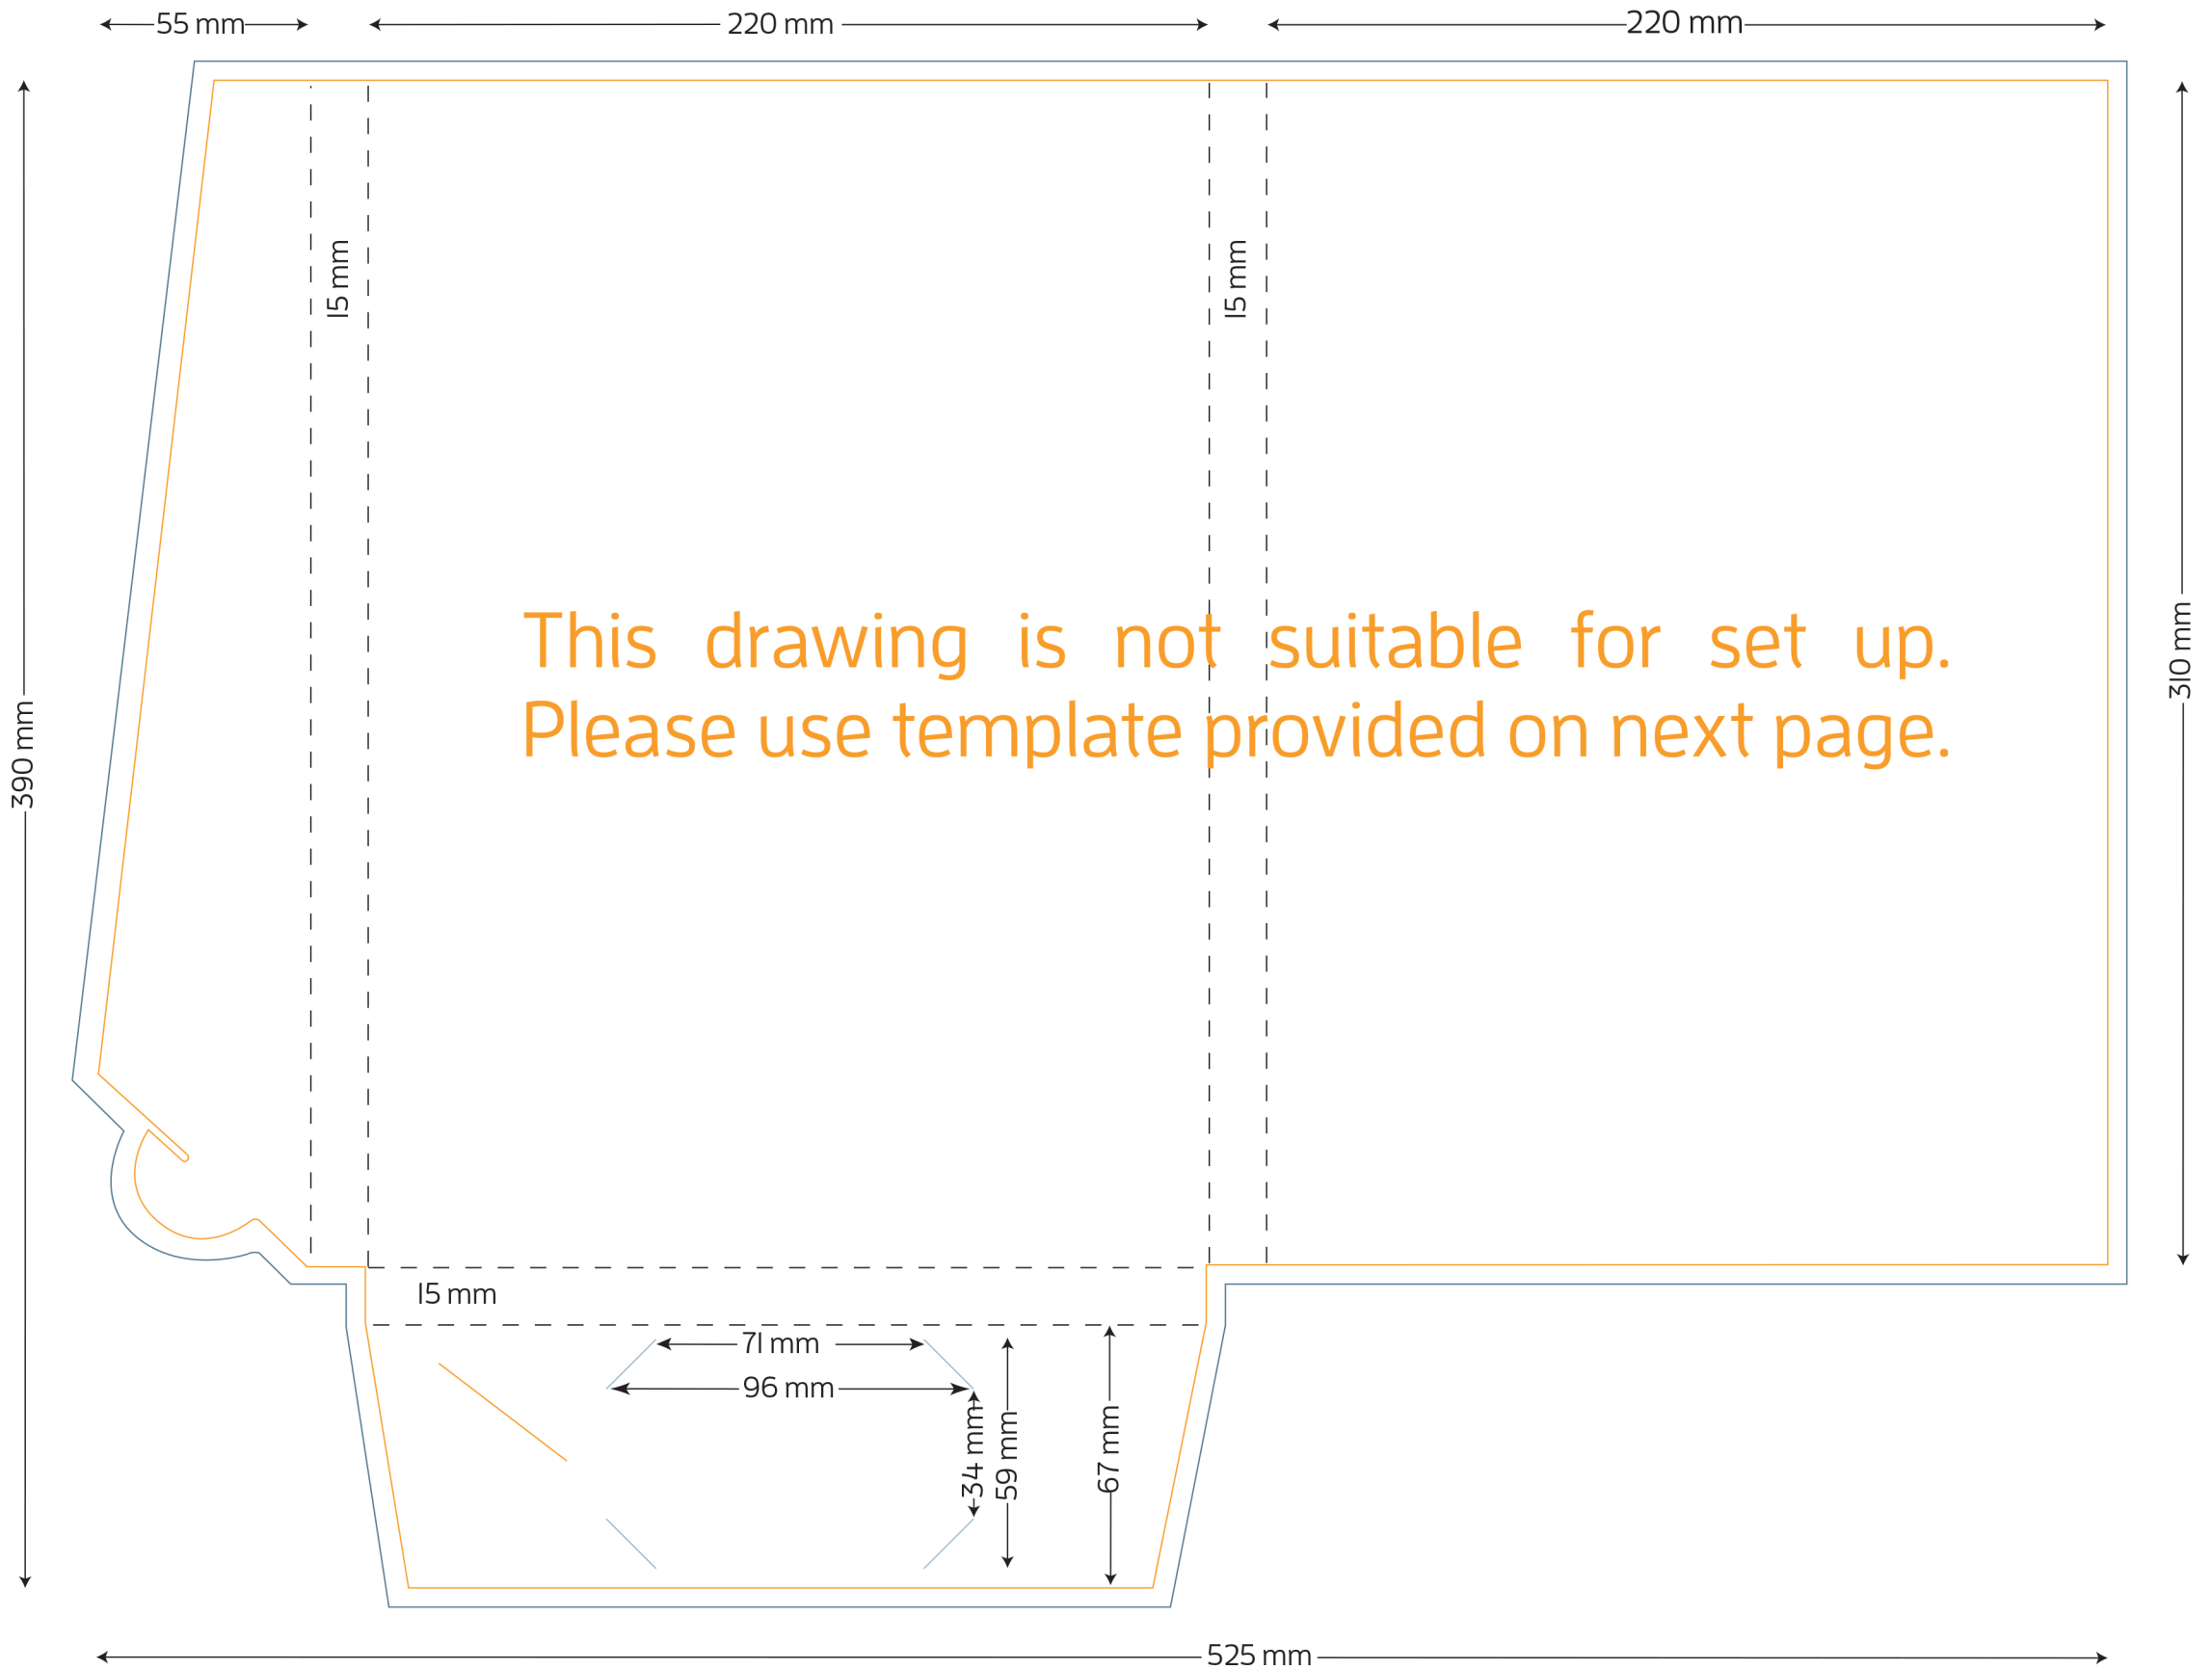

Style F A4 Presentation Folder - 15mm Gusset

15mm GUSSET

FOLDED SIZE: 220mm x 310mm

- TRIM SIZE: 525mm x 392mm
- BLEED: 5mm on all sides
- BUSINESS CARD SLITS
- LOCKING TAB SLIT

- Presentation Folder artwork needs to be supplied as a two page PDF per side.
- Page 1 Artwork needs to include key lines. This is to demonstrate the position of images and text.
- Page 2 Artwork has no key lines. This page will be used to generate the print file.

Style F A4 Presentation Folder - 15mm Gusset

15mm GUSSET

FOLDED SIZE: 220mm x 310mm