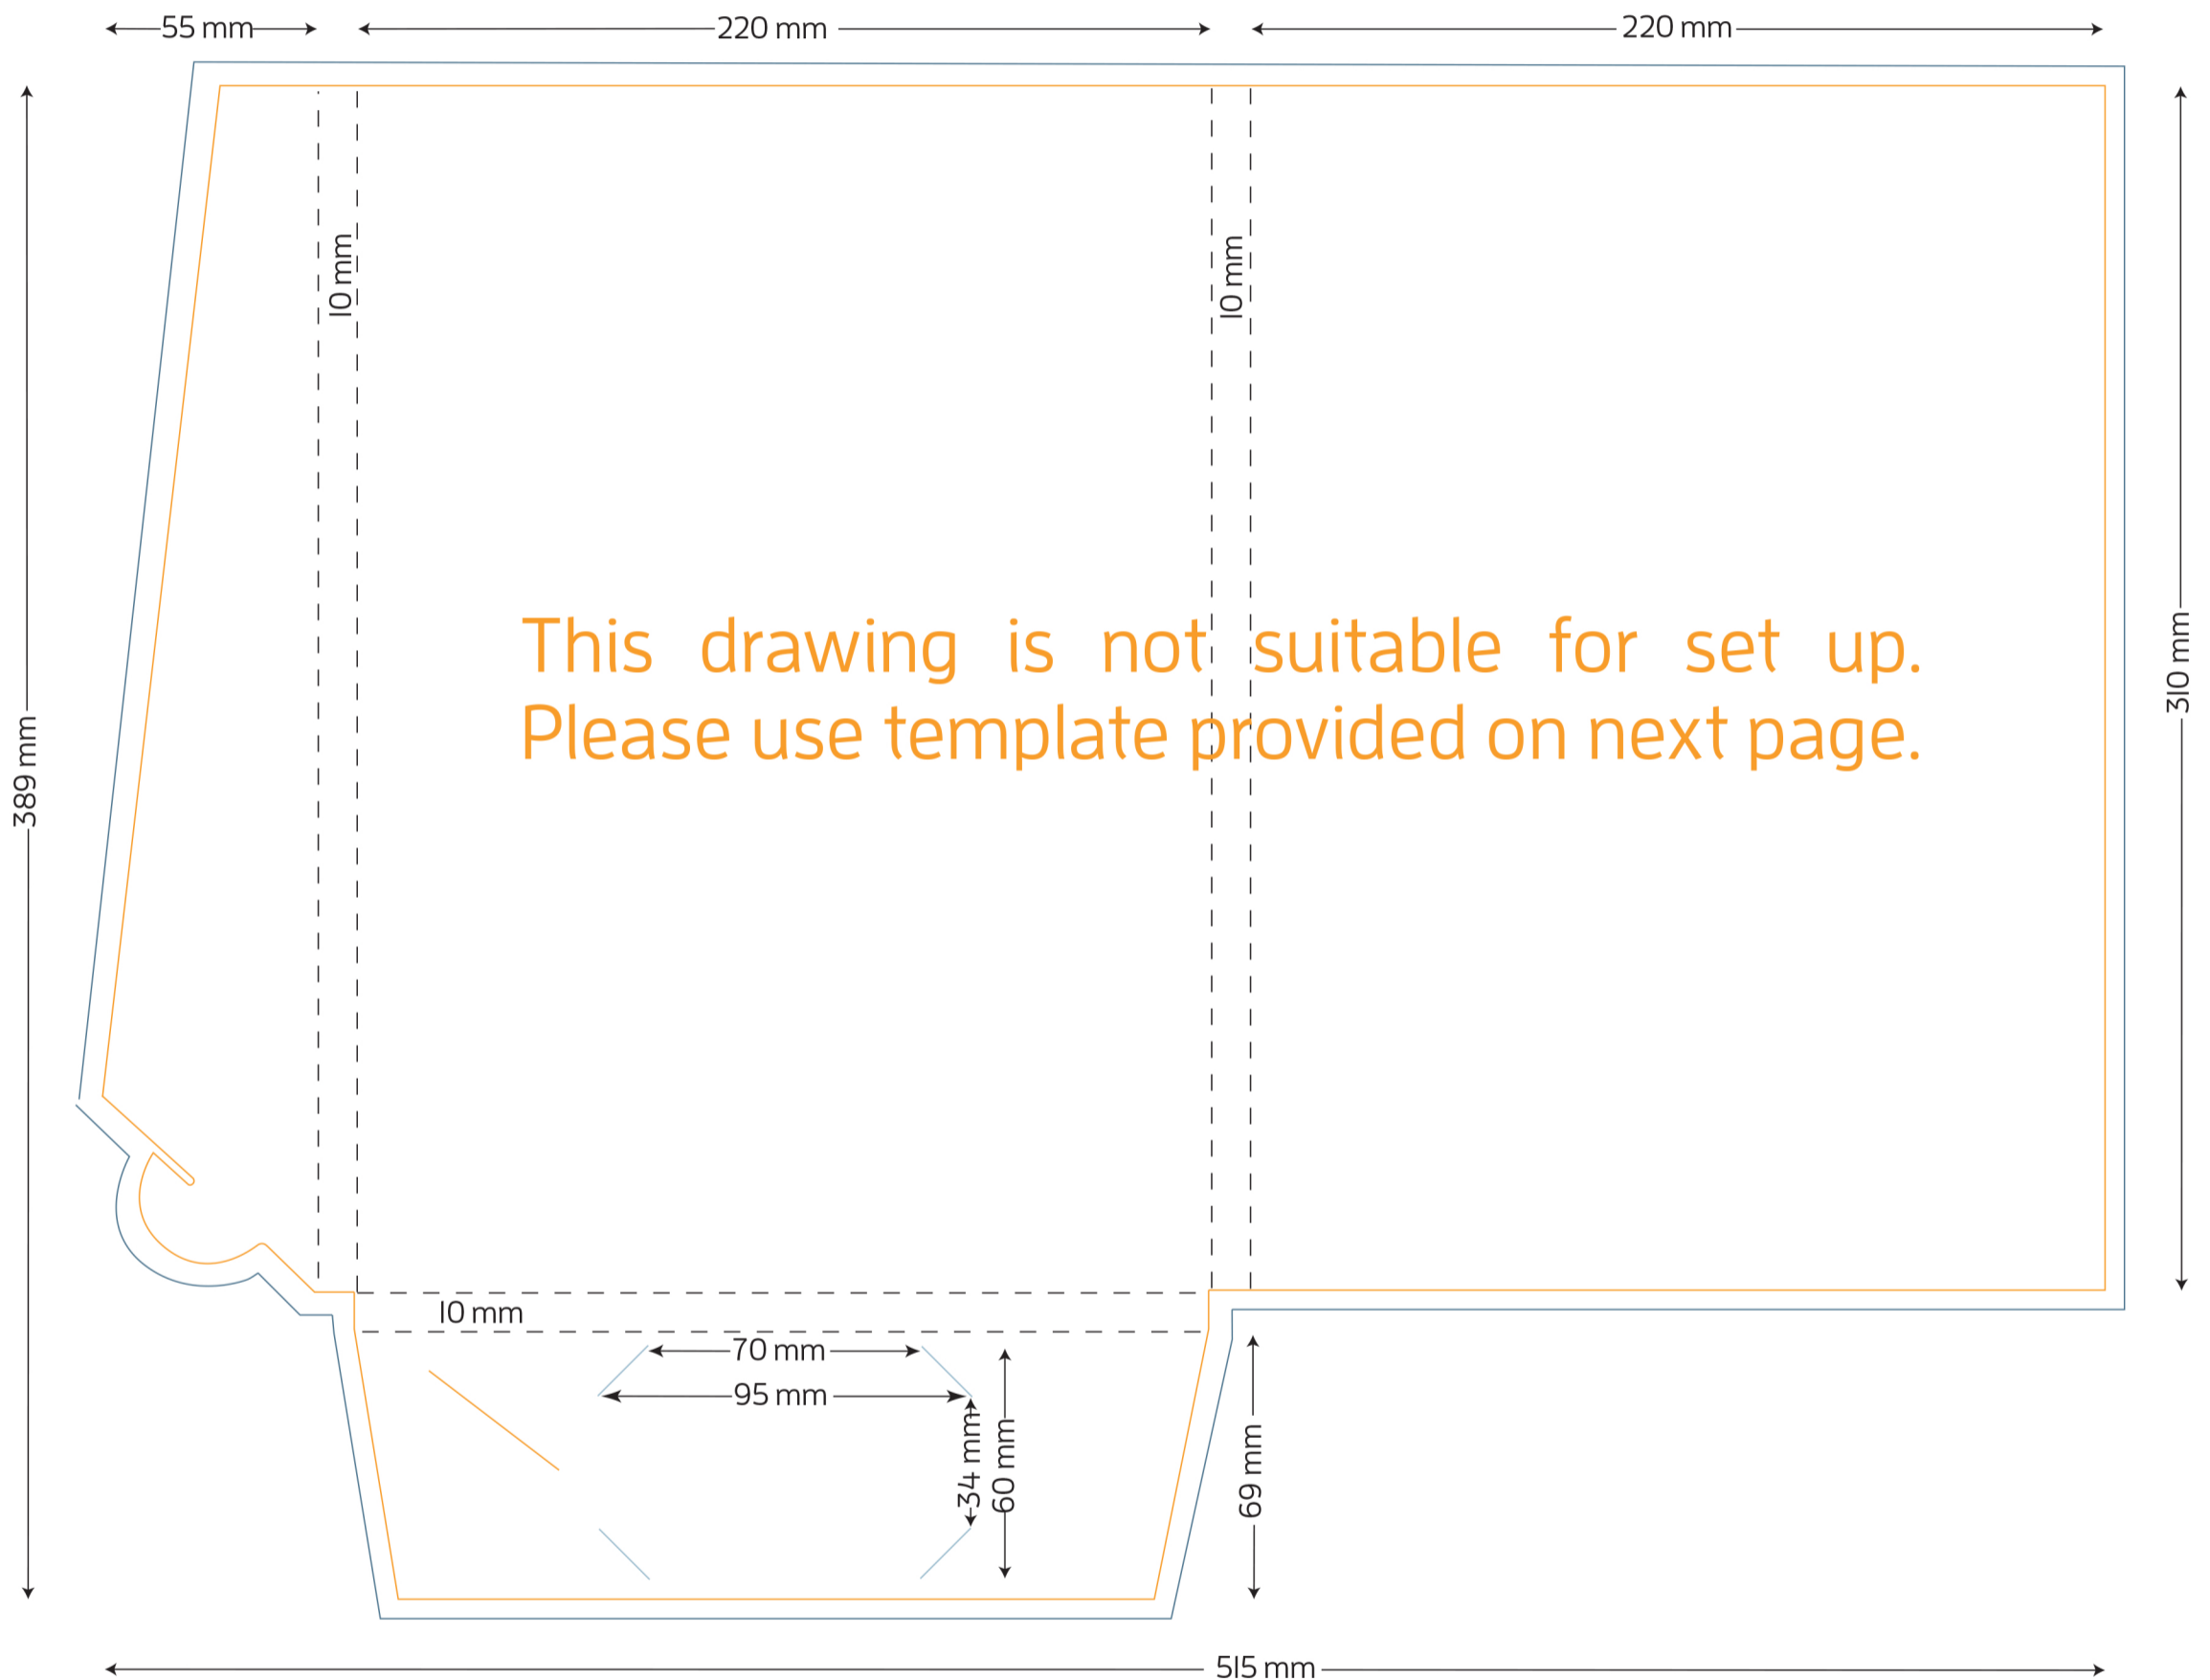

Style E A4 Presentation Folder - 10mm Gusset

10mm GUSSET

FOLDED SIZE: 220mm x 310mm

- TRIM SIZE: 515mm x 389mm
- BLEED: 5mm on all sides
- BUSINESS CARD SLITS
- LOCKING TAB SLIT

Presentation Folder artwork needs to be supplied as a two page PDF per side.

Page 1 Artwork needs to include key lines. This is to demonstrate the position of images and text.

Page 2 Artwork has no key lines. This page will be used to generate the print file.

Style E A4 Presentation Folder - 10mm Gusset

10mm GUSSET

FOLDED SIZE: 220mm x 310mm