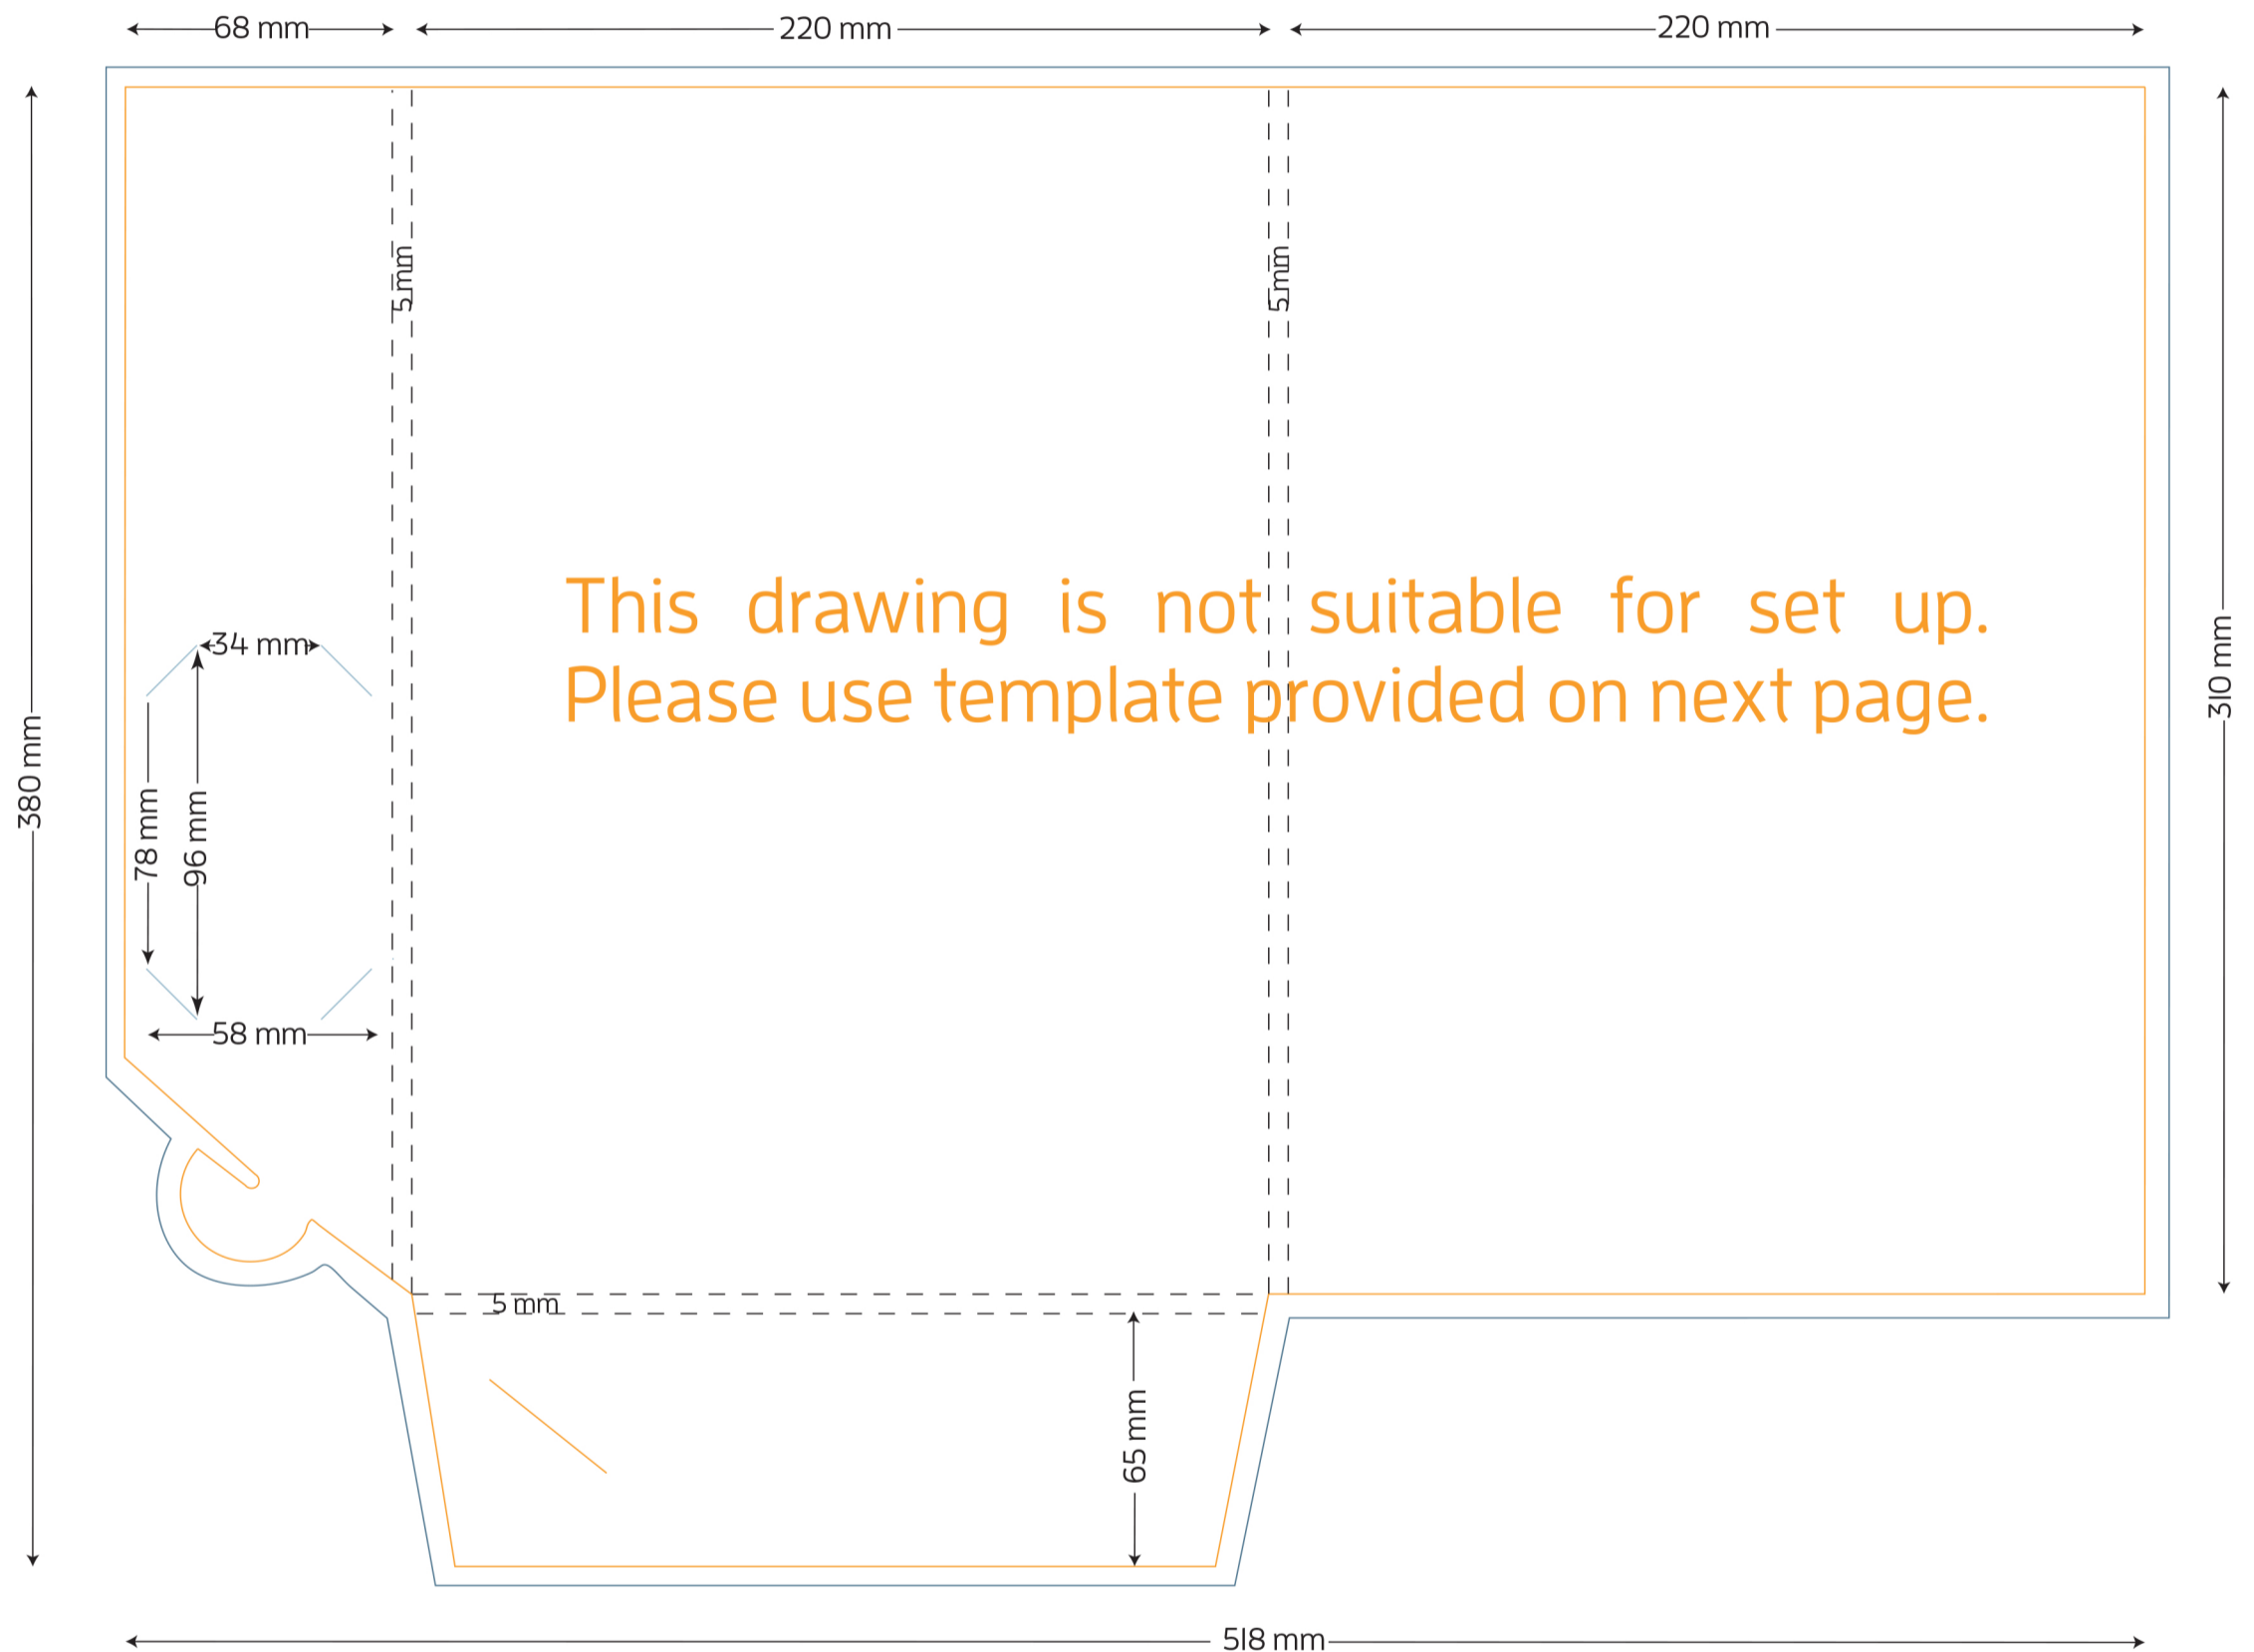

Style D A4 Presentation Folder - 5mm Gusset

5mm GUSSET

FOLDED SIZE: 220mm x 310mm

-  TRIM SIZE: 518mm x 380mm
-  BLEED: 5mm on all sides
-  BUSINESS CARD SLITS
-  LOCKING TAB SLIT

- Presentation Folder artwork needs to be supplied as a two page PDF per side.
- Page 1 Artwork needs to include key lines. This is to demonstrate the position of images and text.
 - Page 2 Artwork has no key lines. This page will be used to generate the print file.

Style D A4 Presentation Folder - 5mm Gusset

5mm GUSSET

FOLDED SIZE: 220mm x 310mm