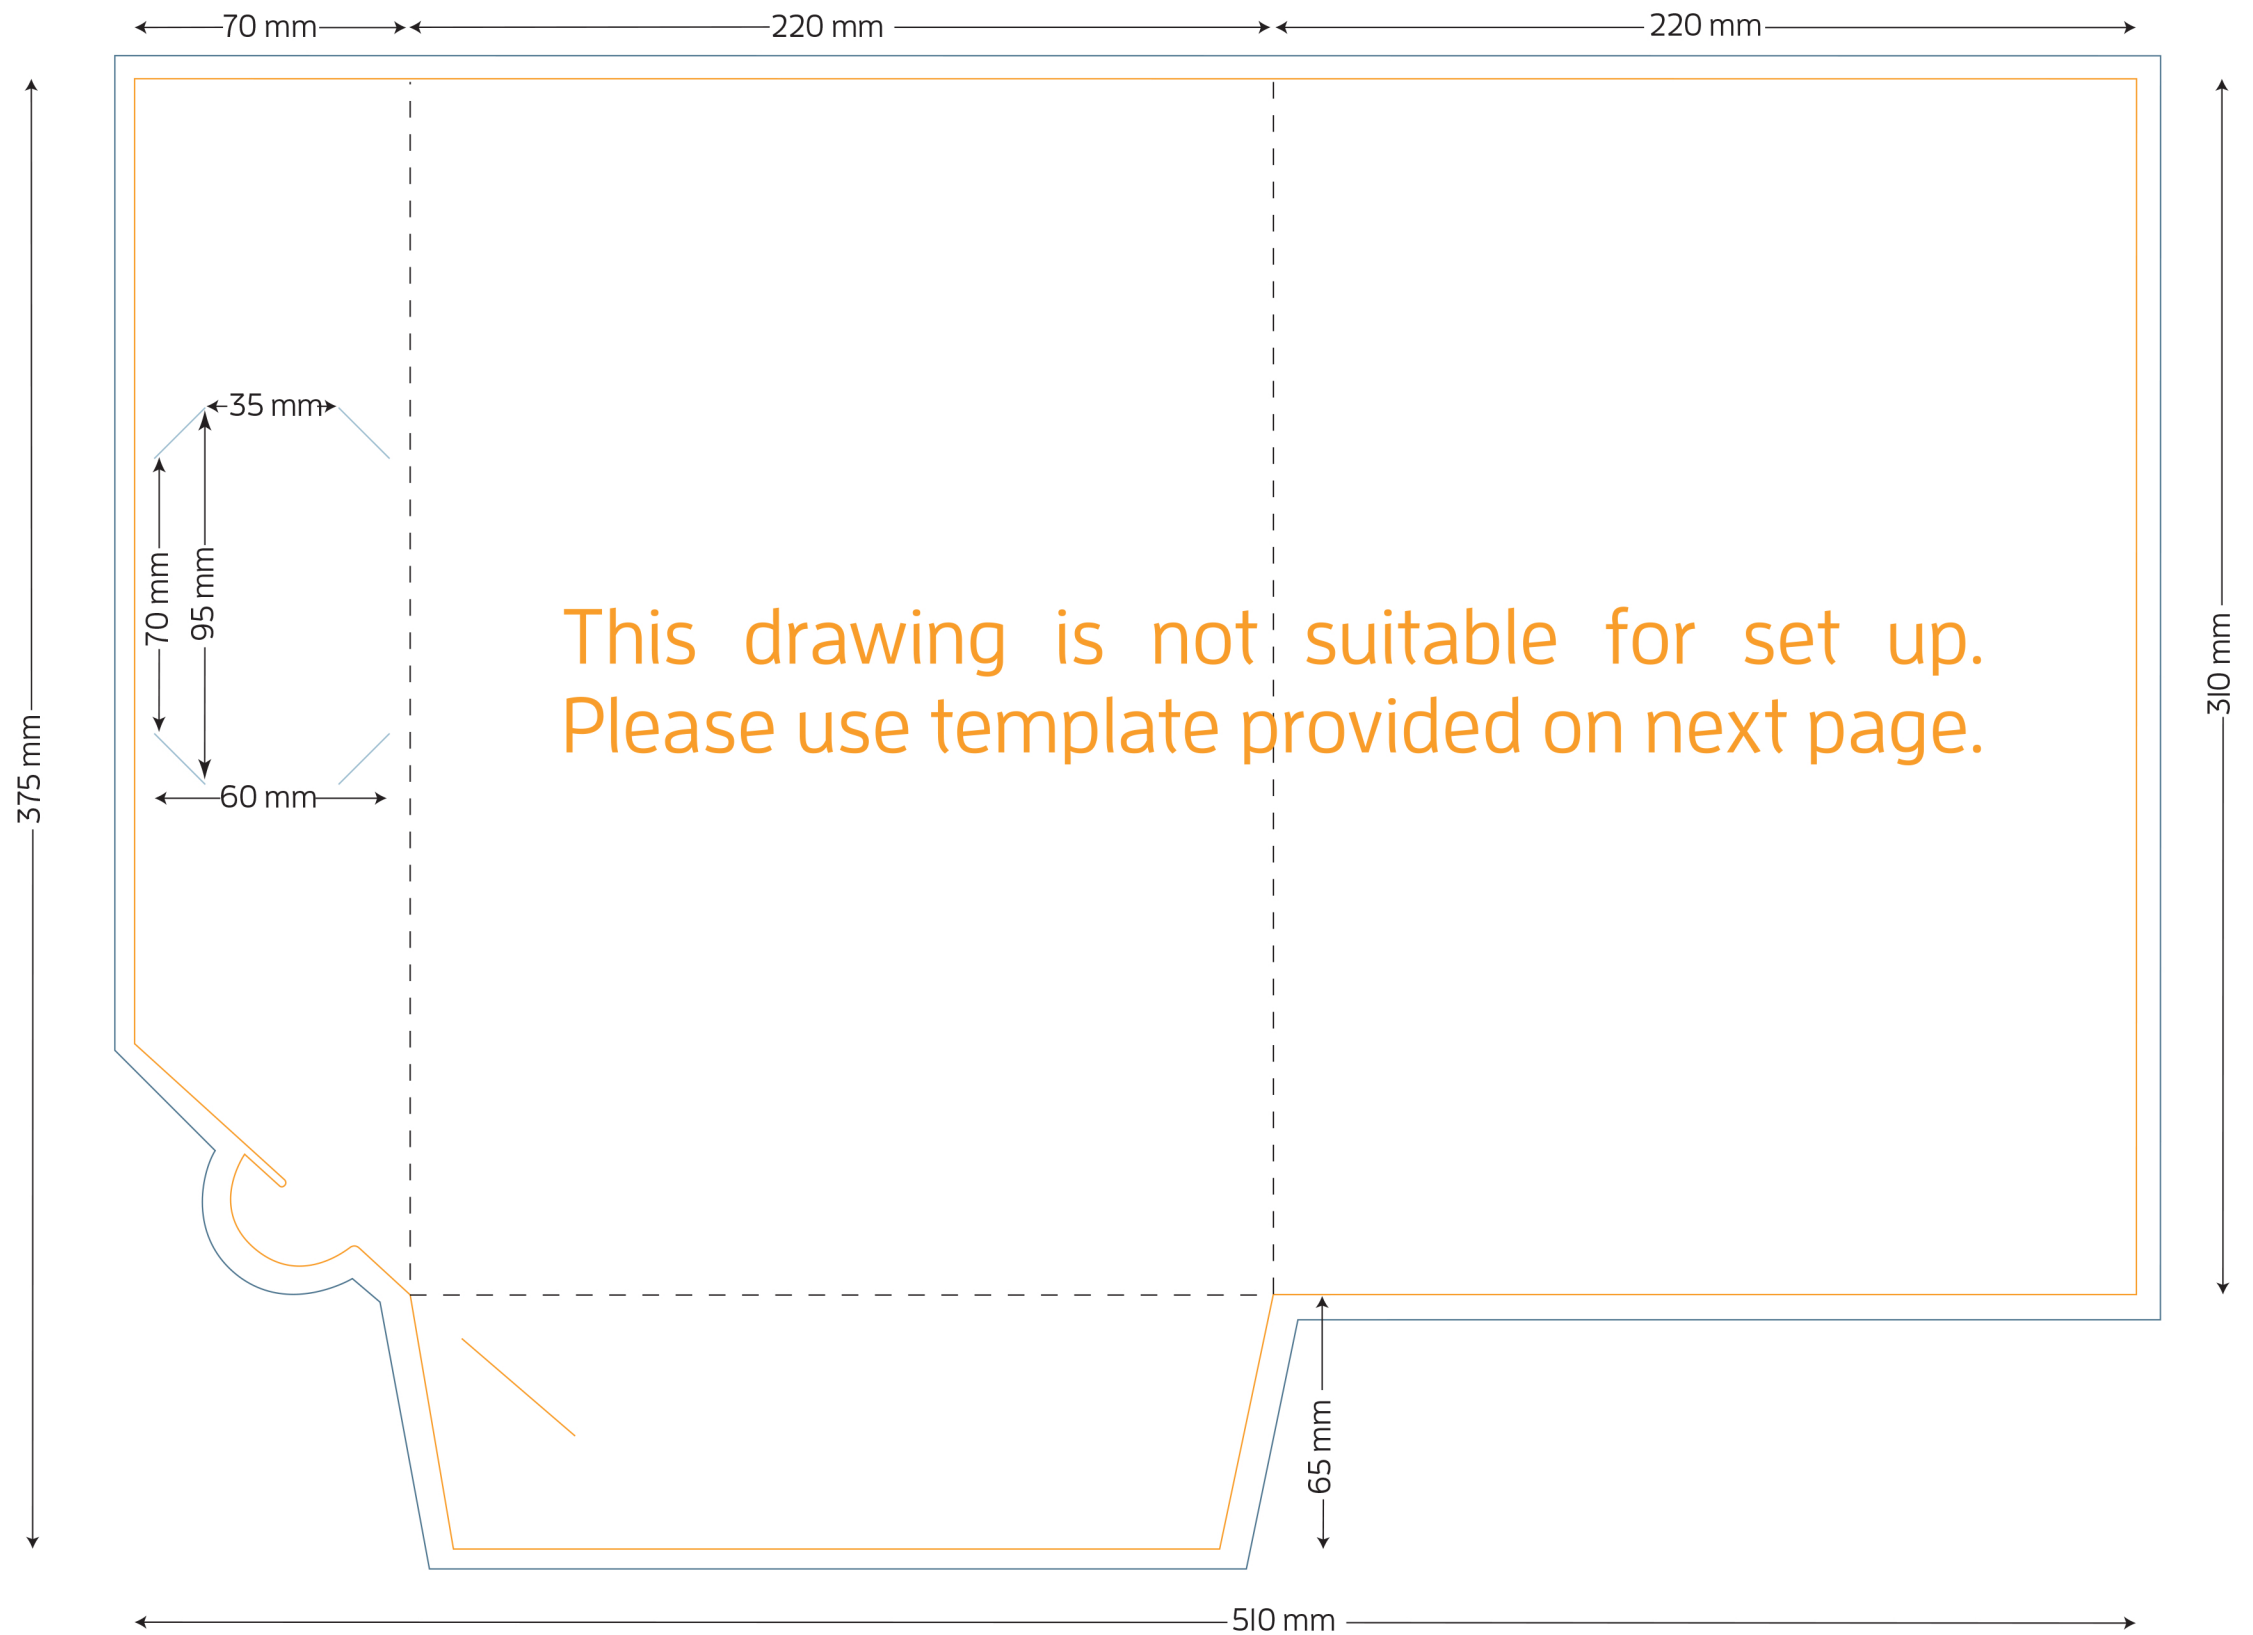

Style C A4 Presentation Folder - No Gusset

FOLDED SIZE: 220mm x 310mm

 TRIM SIZE: 510mm x 375mm

 BLEED: 5mm on all sides

 BUSINESS CARD SLITS

 LOCKING TAB SLIT

Presentation Folder artwork needs to be supplied as a two page PDF per side.

Page 1 Artwork needs to include key lines. This is to demonstrate the position of images and text.

Page 2 Artwork has no key lines. This page will be used to generate the print file.

Style C A4 Presentation Folder - No Gusset

FOLDED SIZE: 220mm x 310mm