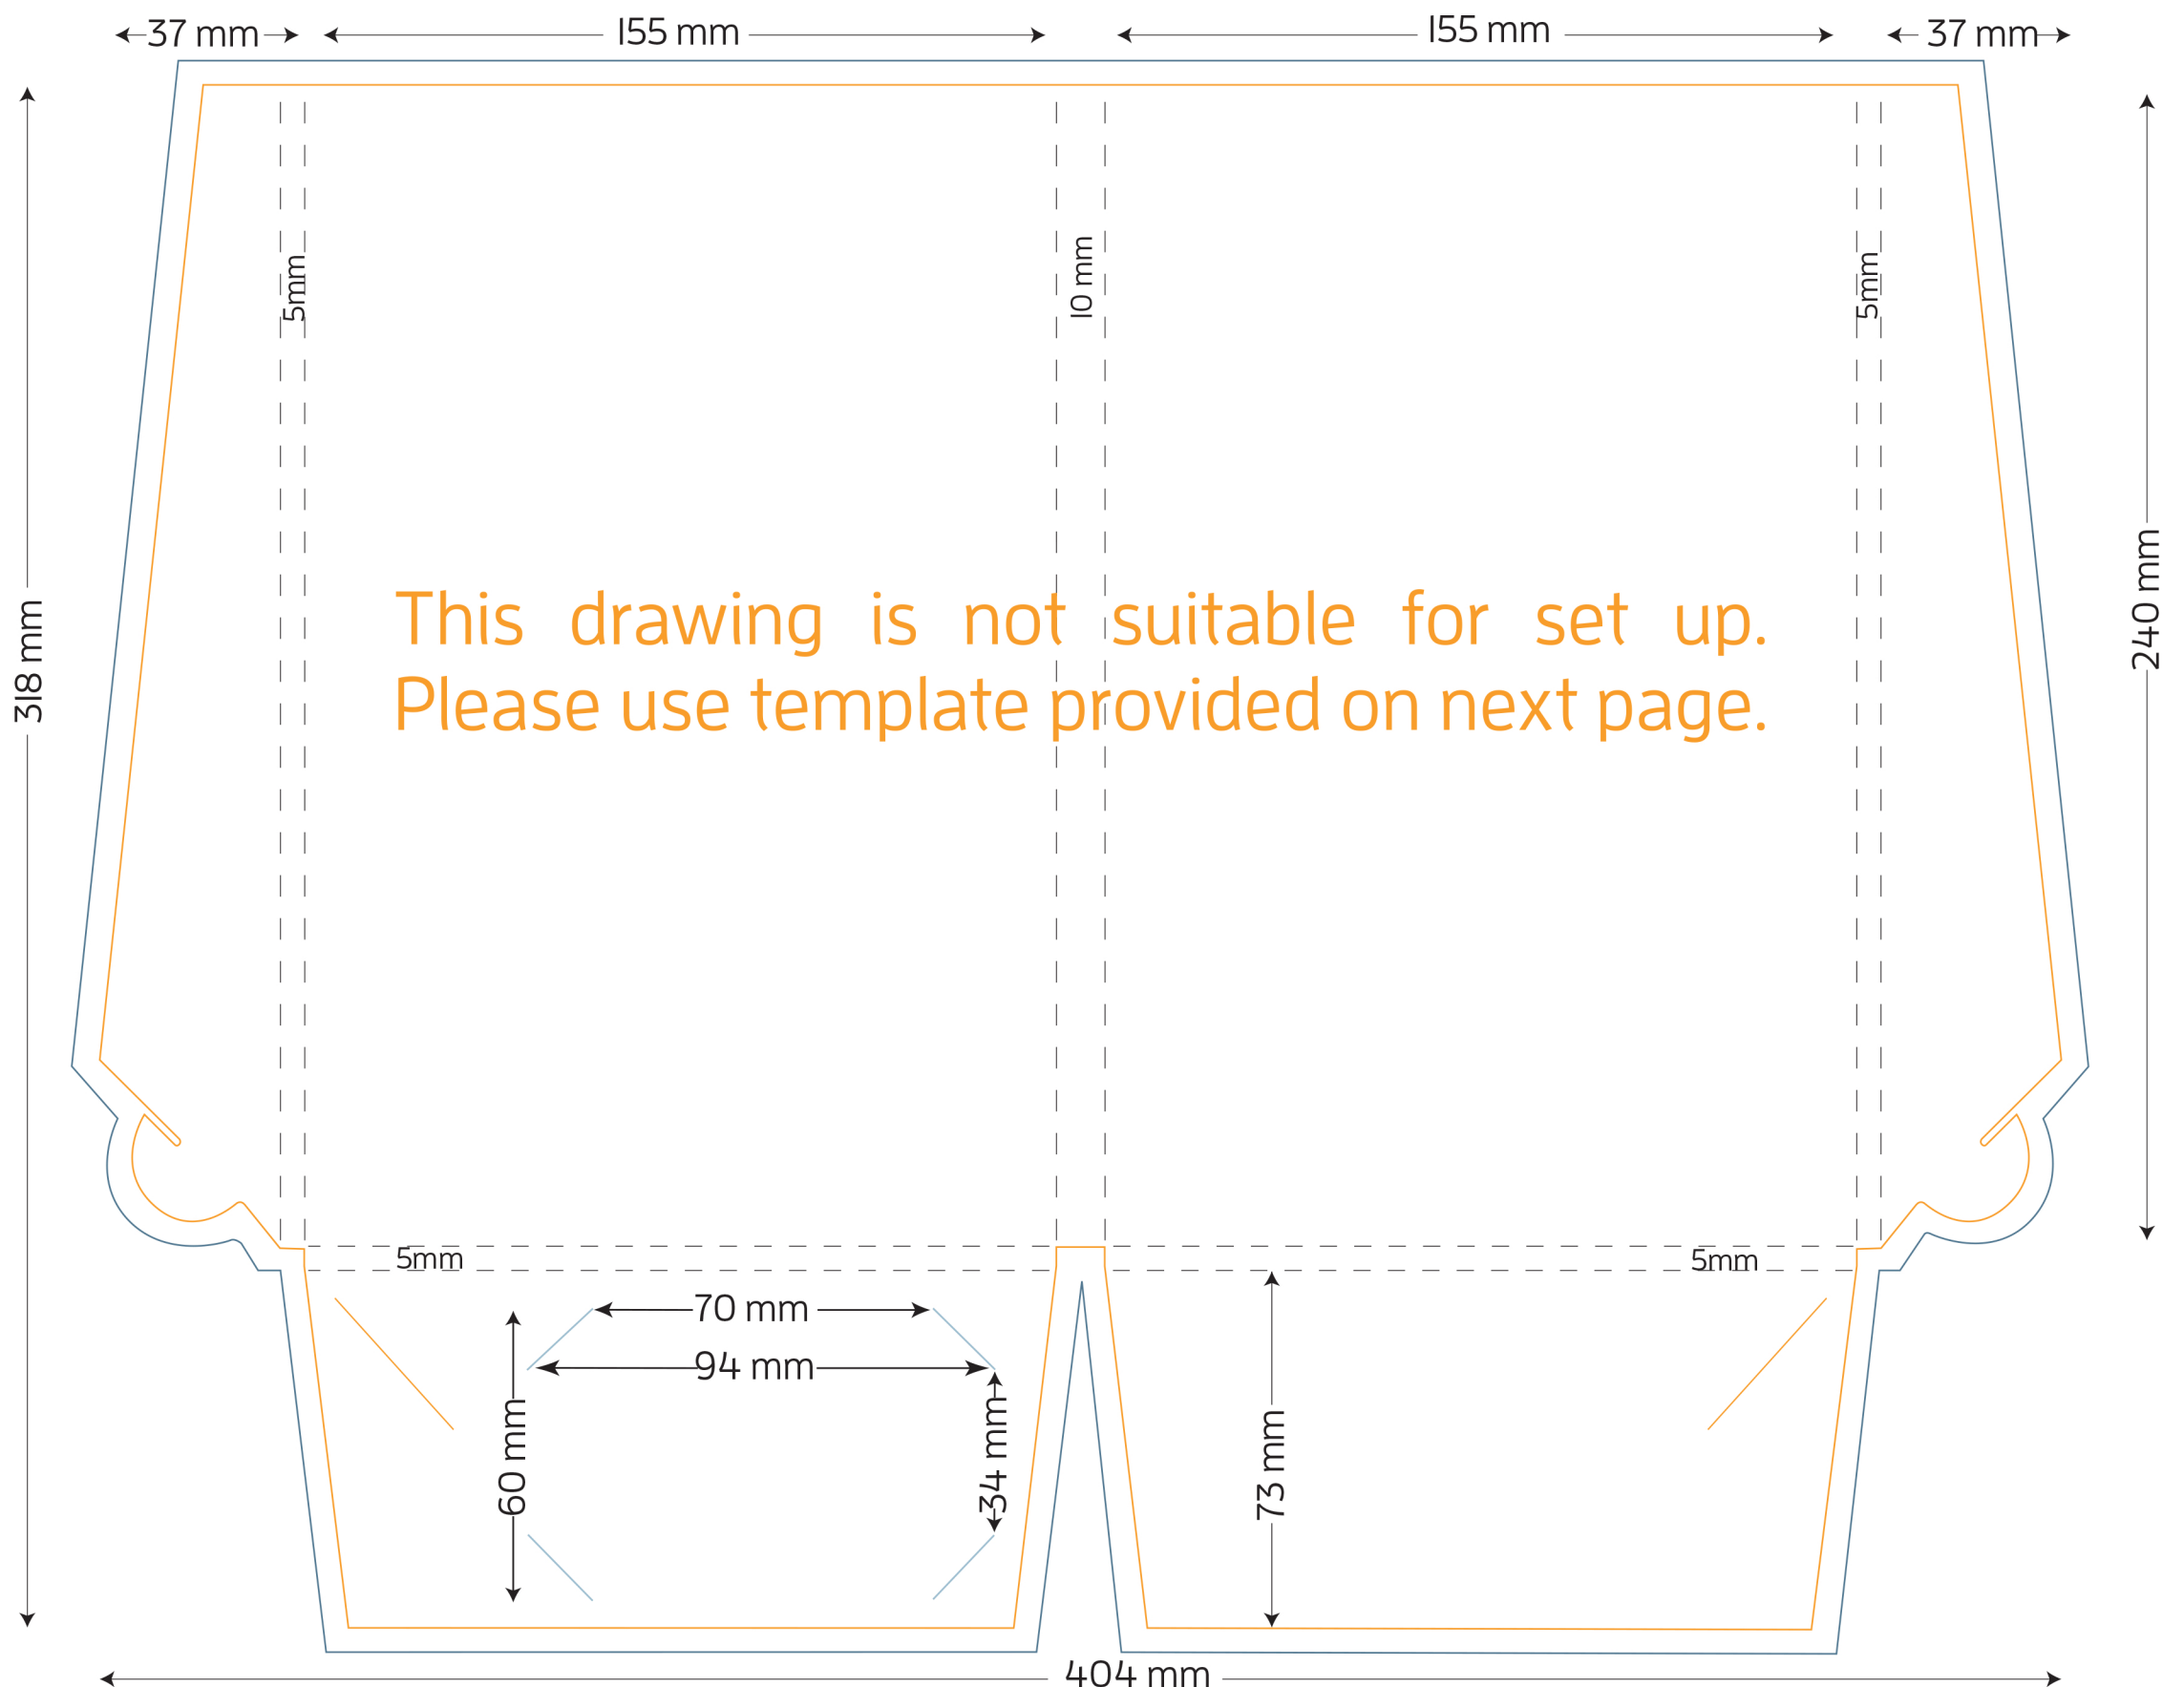

Style B Presentation Folder - A5 Portrait

10mm GUSSET (5mm on POCKETS)

FOLDED SIZE: 155mm x 240mm

- TRIM SIZE: 404mm x 318mm
- BLEED: 5mm on all sides
- BUSINESS CARD SLITS
- LOCKING TAB SLIT

This drawing is not suitable for set up.
Please use template provided on next page.

Presentation Folder artwork needs to be supplied as a two page PDF per side.

Page 1 Artwork needs to include key lines. This is to demonstrate the position of images and text.

Page 2 Artwork has no key lines. This page will be used to generate the print file.

Style B Presentation Folder - A5 Portrait

10mm GUSSET (5mm on POCKETS)

FOLDED SIZE: 155mm x 240mm