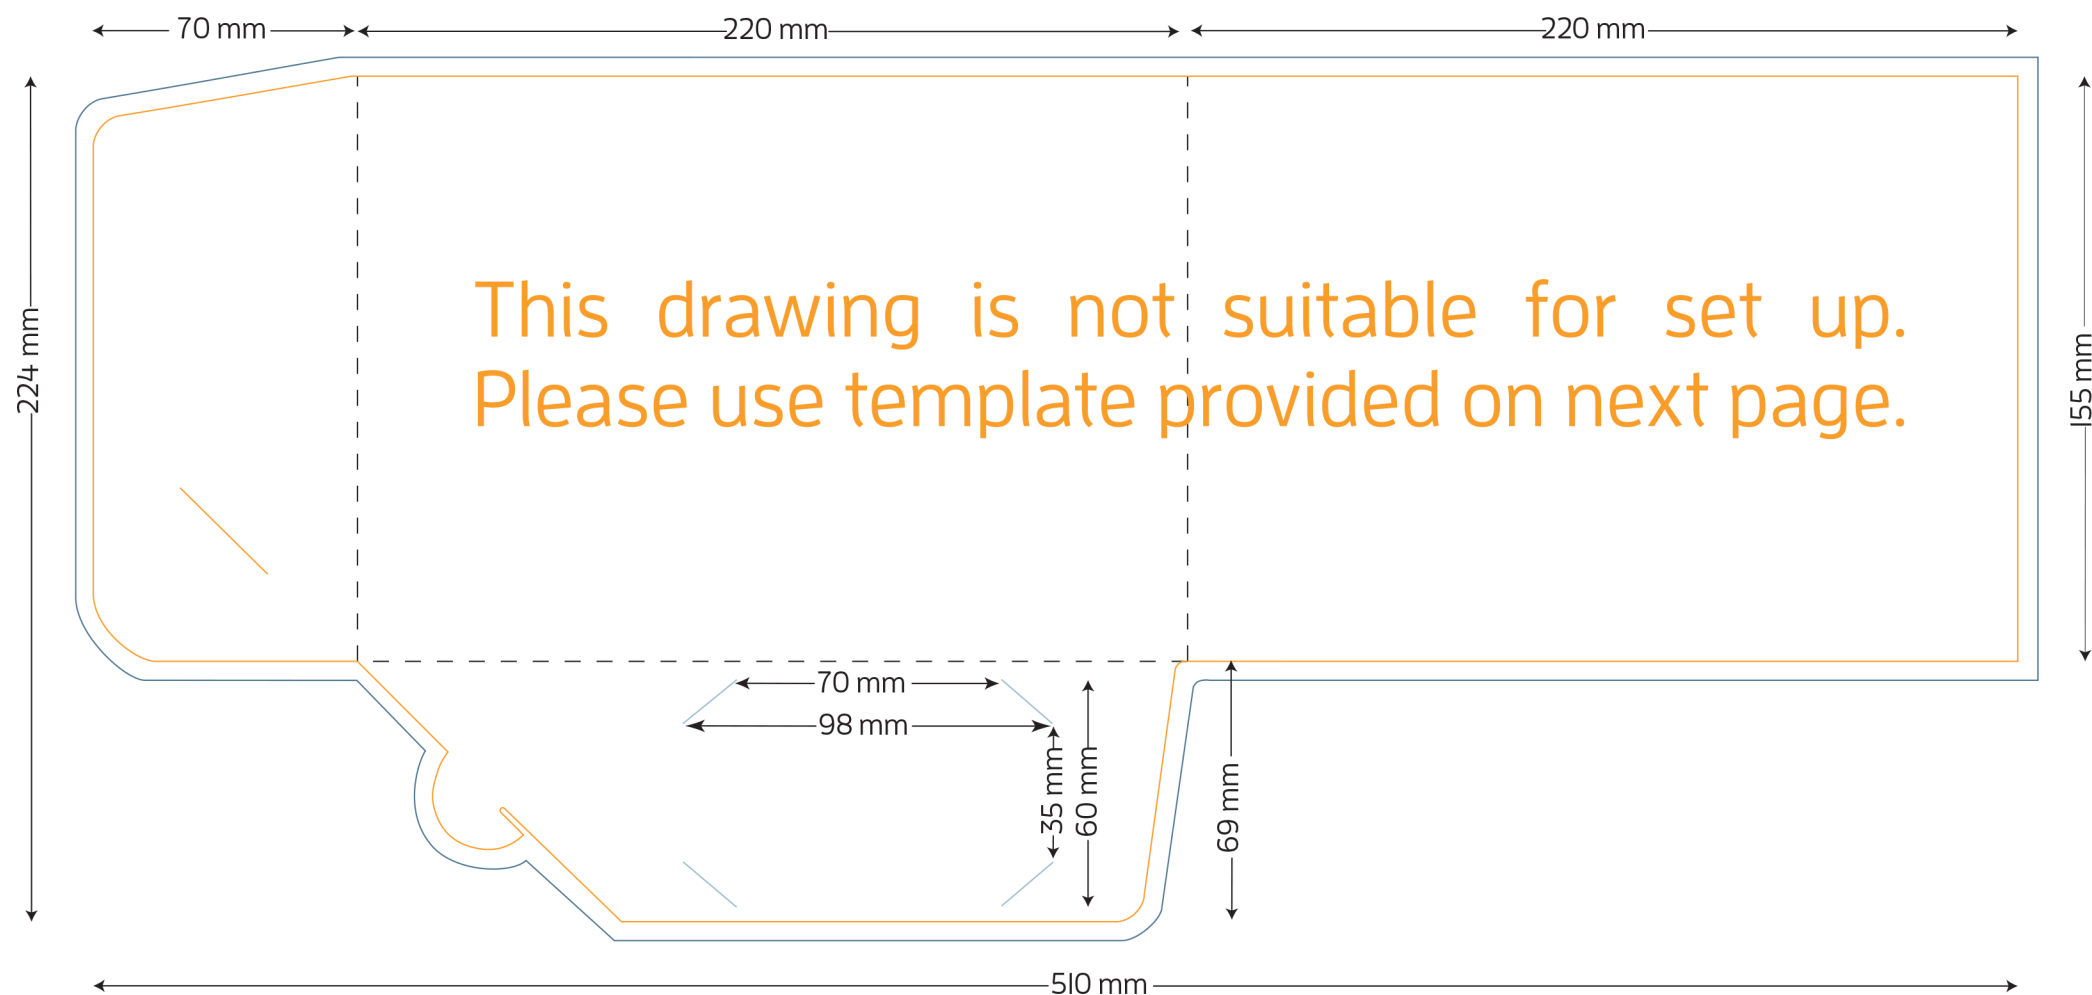

Style A Presentation Folder - A5 Landscape - No Gusset

FOLDED SIZE: 220mm x 155mm

Presentation Folder artwork needs to be supplied as a two page PDF per side.

Page 1 Artwork needs to include key lines. This is to demonstrate the position of images and text.

Page 2 Artwork has no key lines. This page will be used to generate the print file.

Style A Presentation Folder - A5 Landscape - No Gusset

FOLDED SIZE: 220mm x 155mm