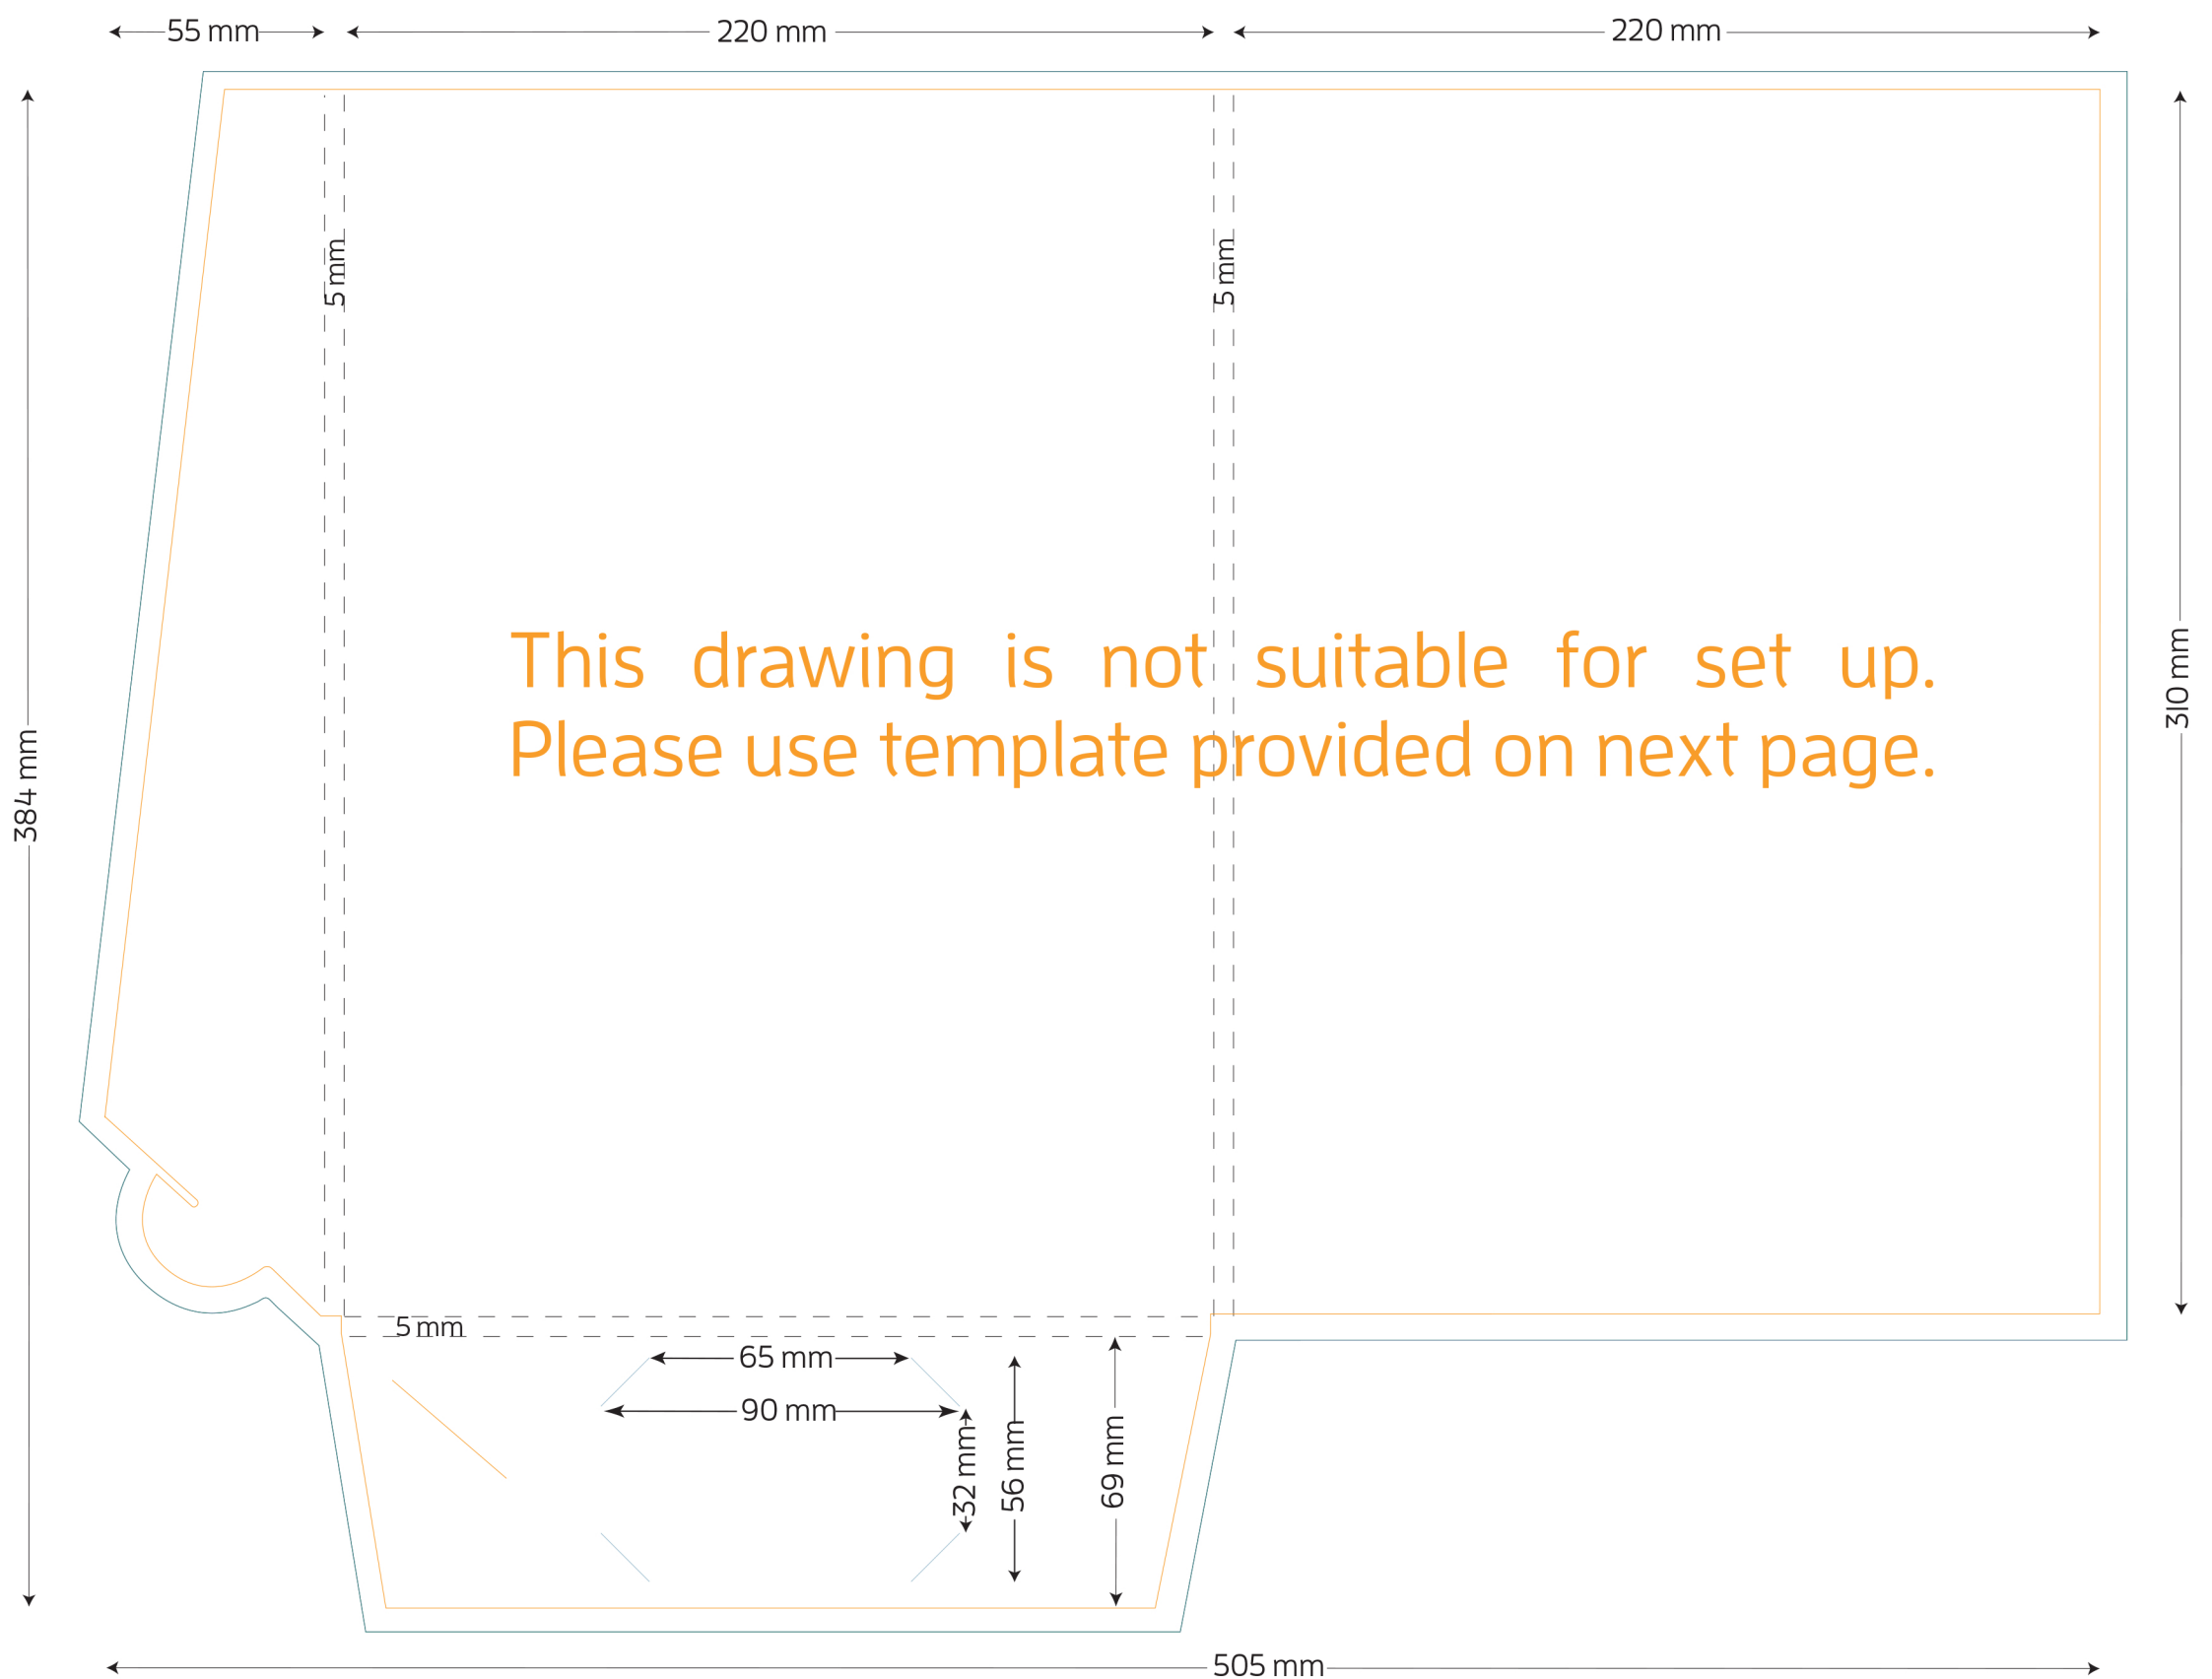

Style G A4 Presentation Folder - 5mm Gusset

5mm GUSSET

FOLDED SIZE: 220mm x 310mm

- TRIM SIZE: 505mm x 384mm
- BLEED: 5mm on all sides
- BUSINESS CARD SLITS (suitable for slimline card)
- LOCKING TAB SLIT

Presentation Folder artwork needs to be supplied as a two page PDF per side.

Page 1 Artwork needs to include key lines. This is to demonstrate the position of images and text.

Page 2 Artwork has no key lines. This page will be used to generate the print file.

Style G A4 Presentation Folder - 5mm Gusset

5mm GUSSET

FOLDED SIZE: 220mm x 310mm