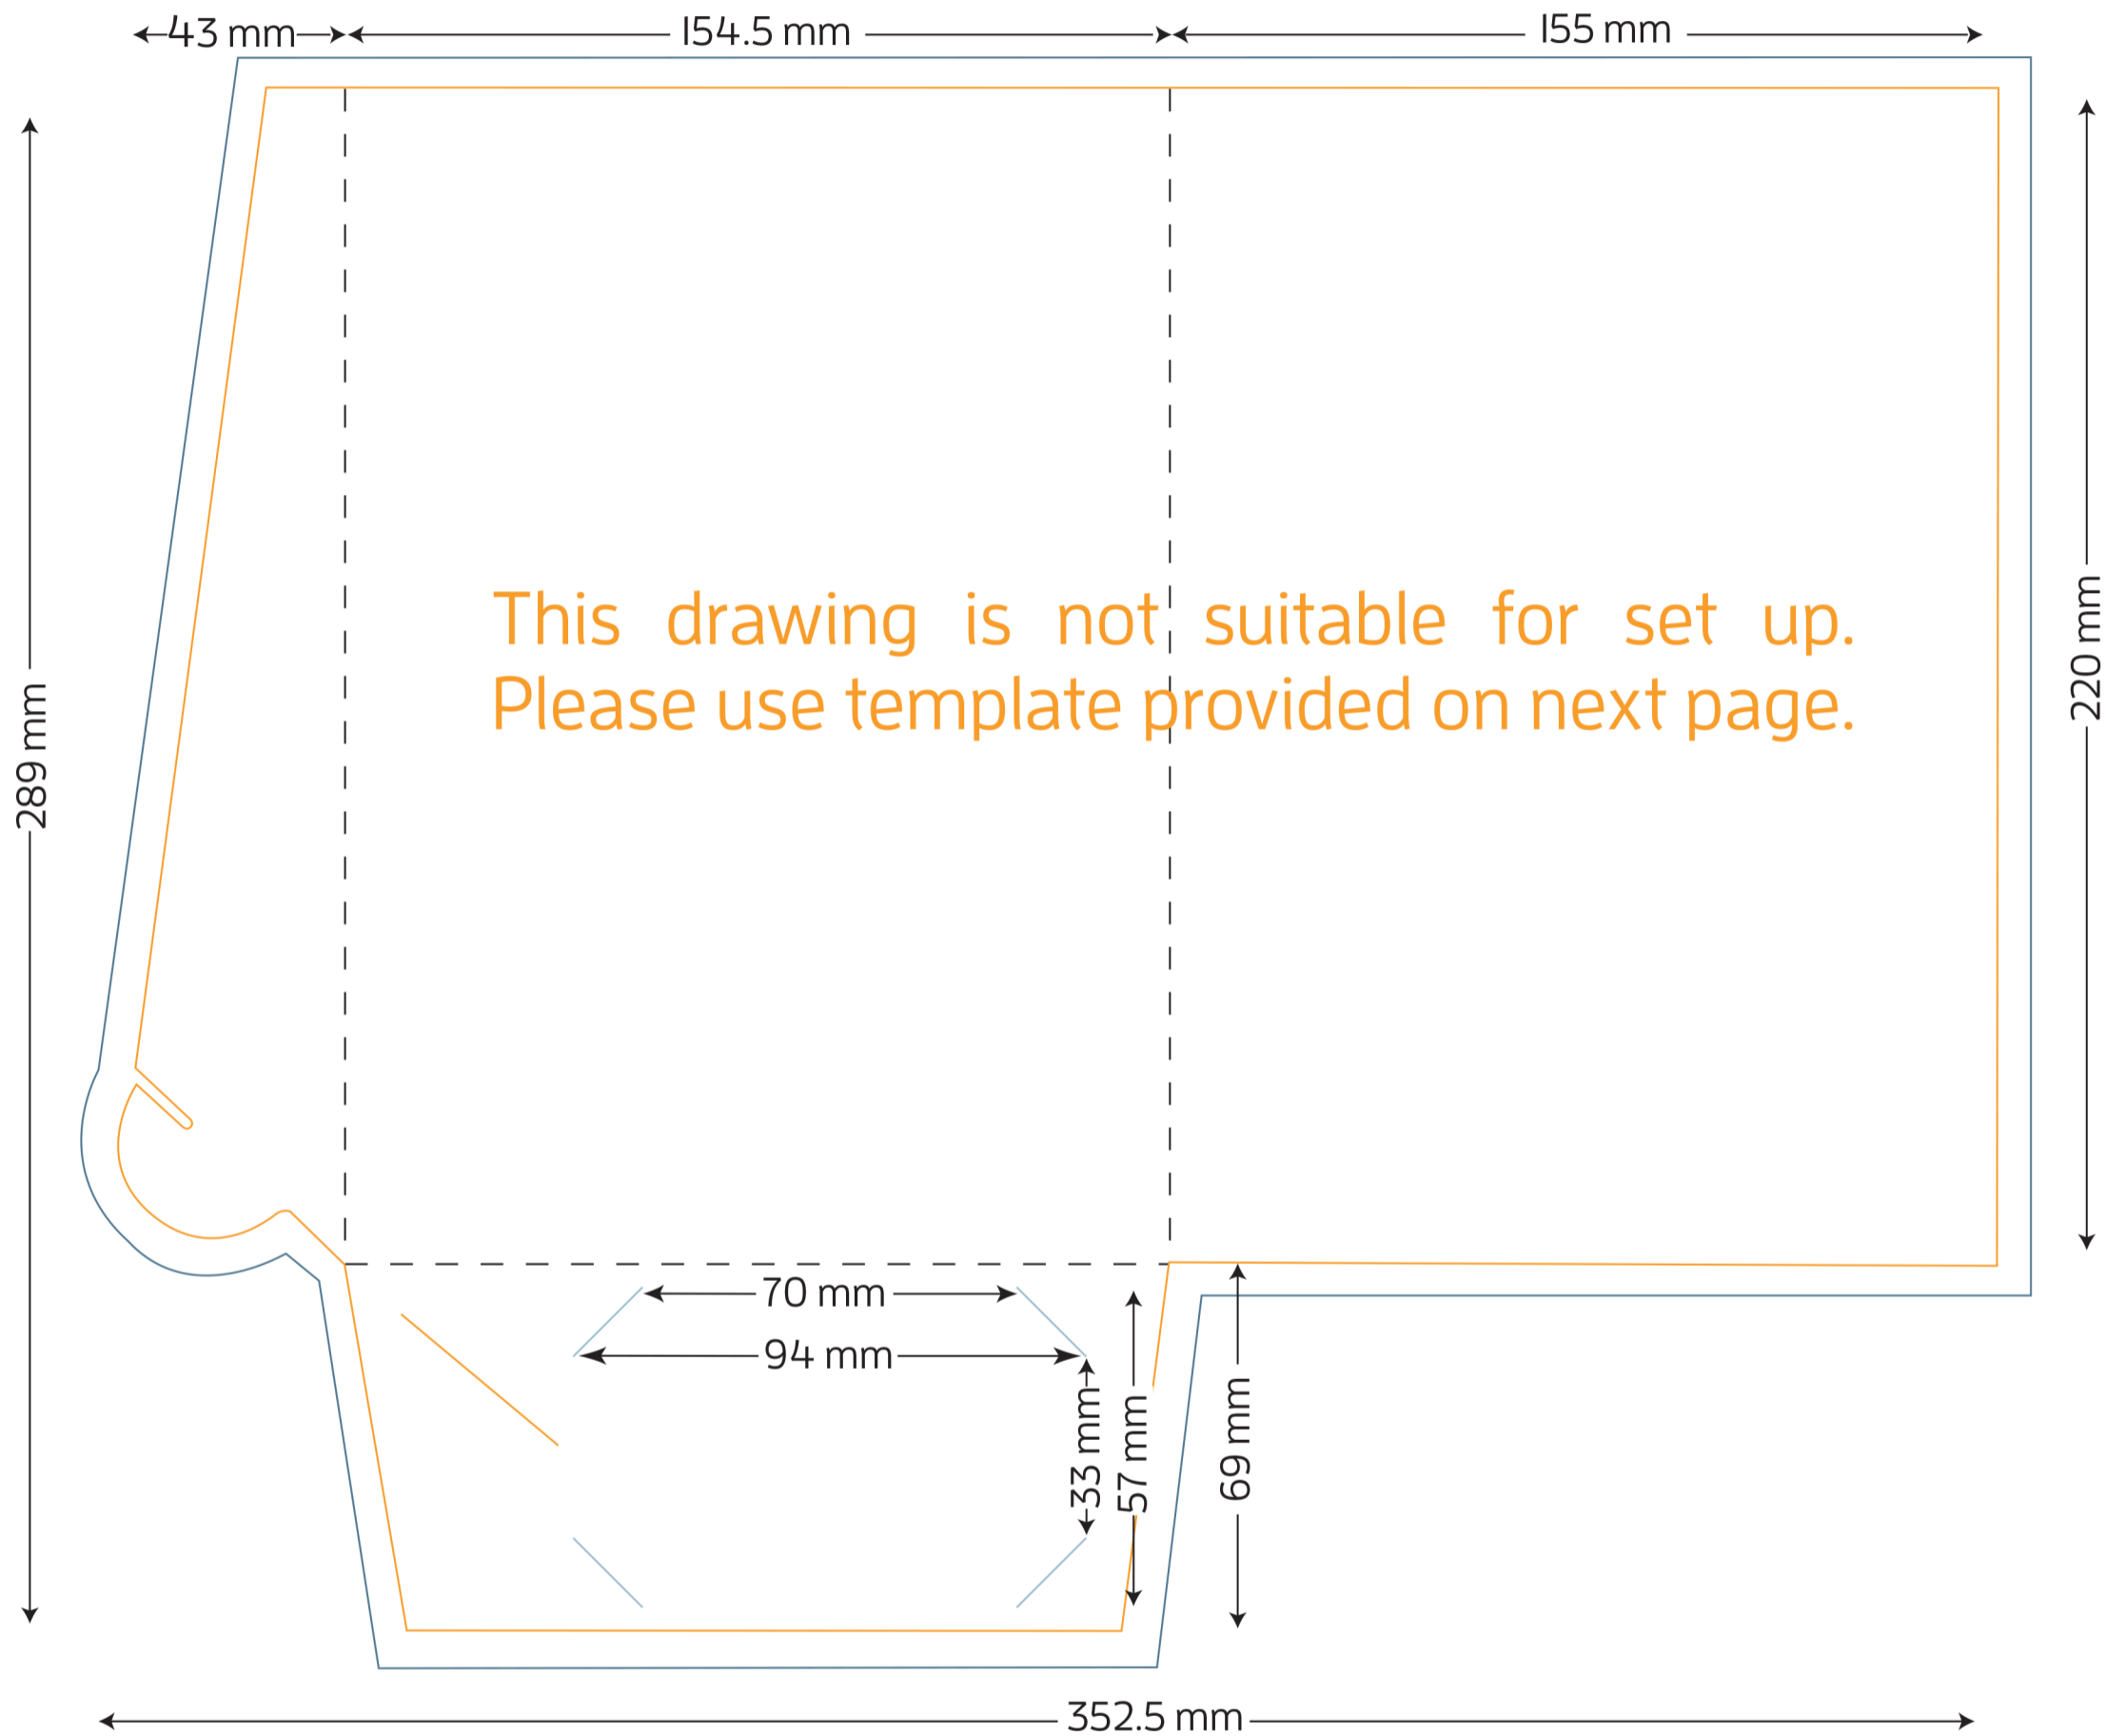

Single Gusset A5 Presentation Folder

FOLDED SIZE: 155mm x 220mm

- TRIM SIZE: 352.5mm x 289mm
- BLEED: 5mm on all sides
- BUSINESS CARD SLITS
- LOCKING TAB SLIT

Presentation Folder artwork needs to be supplied as a two page PDF per side.

Page 1 Artwork needs to include key lines. This is to demonstrate the position of images and text.

Page 2 Artwork has no key lines. This page will be used to generate the print file.

Single Gusset A5 Presentation Folder

FOLDED SIZE: 155mm x 220mm