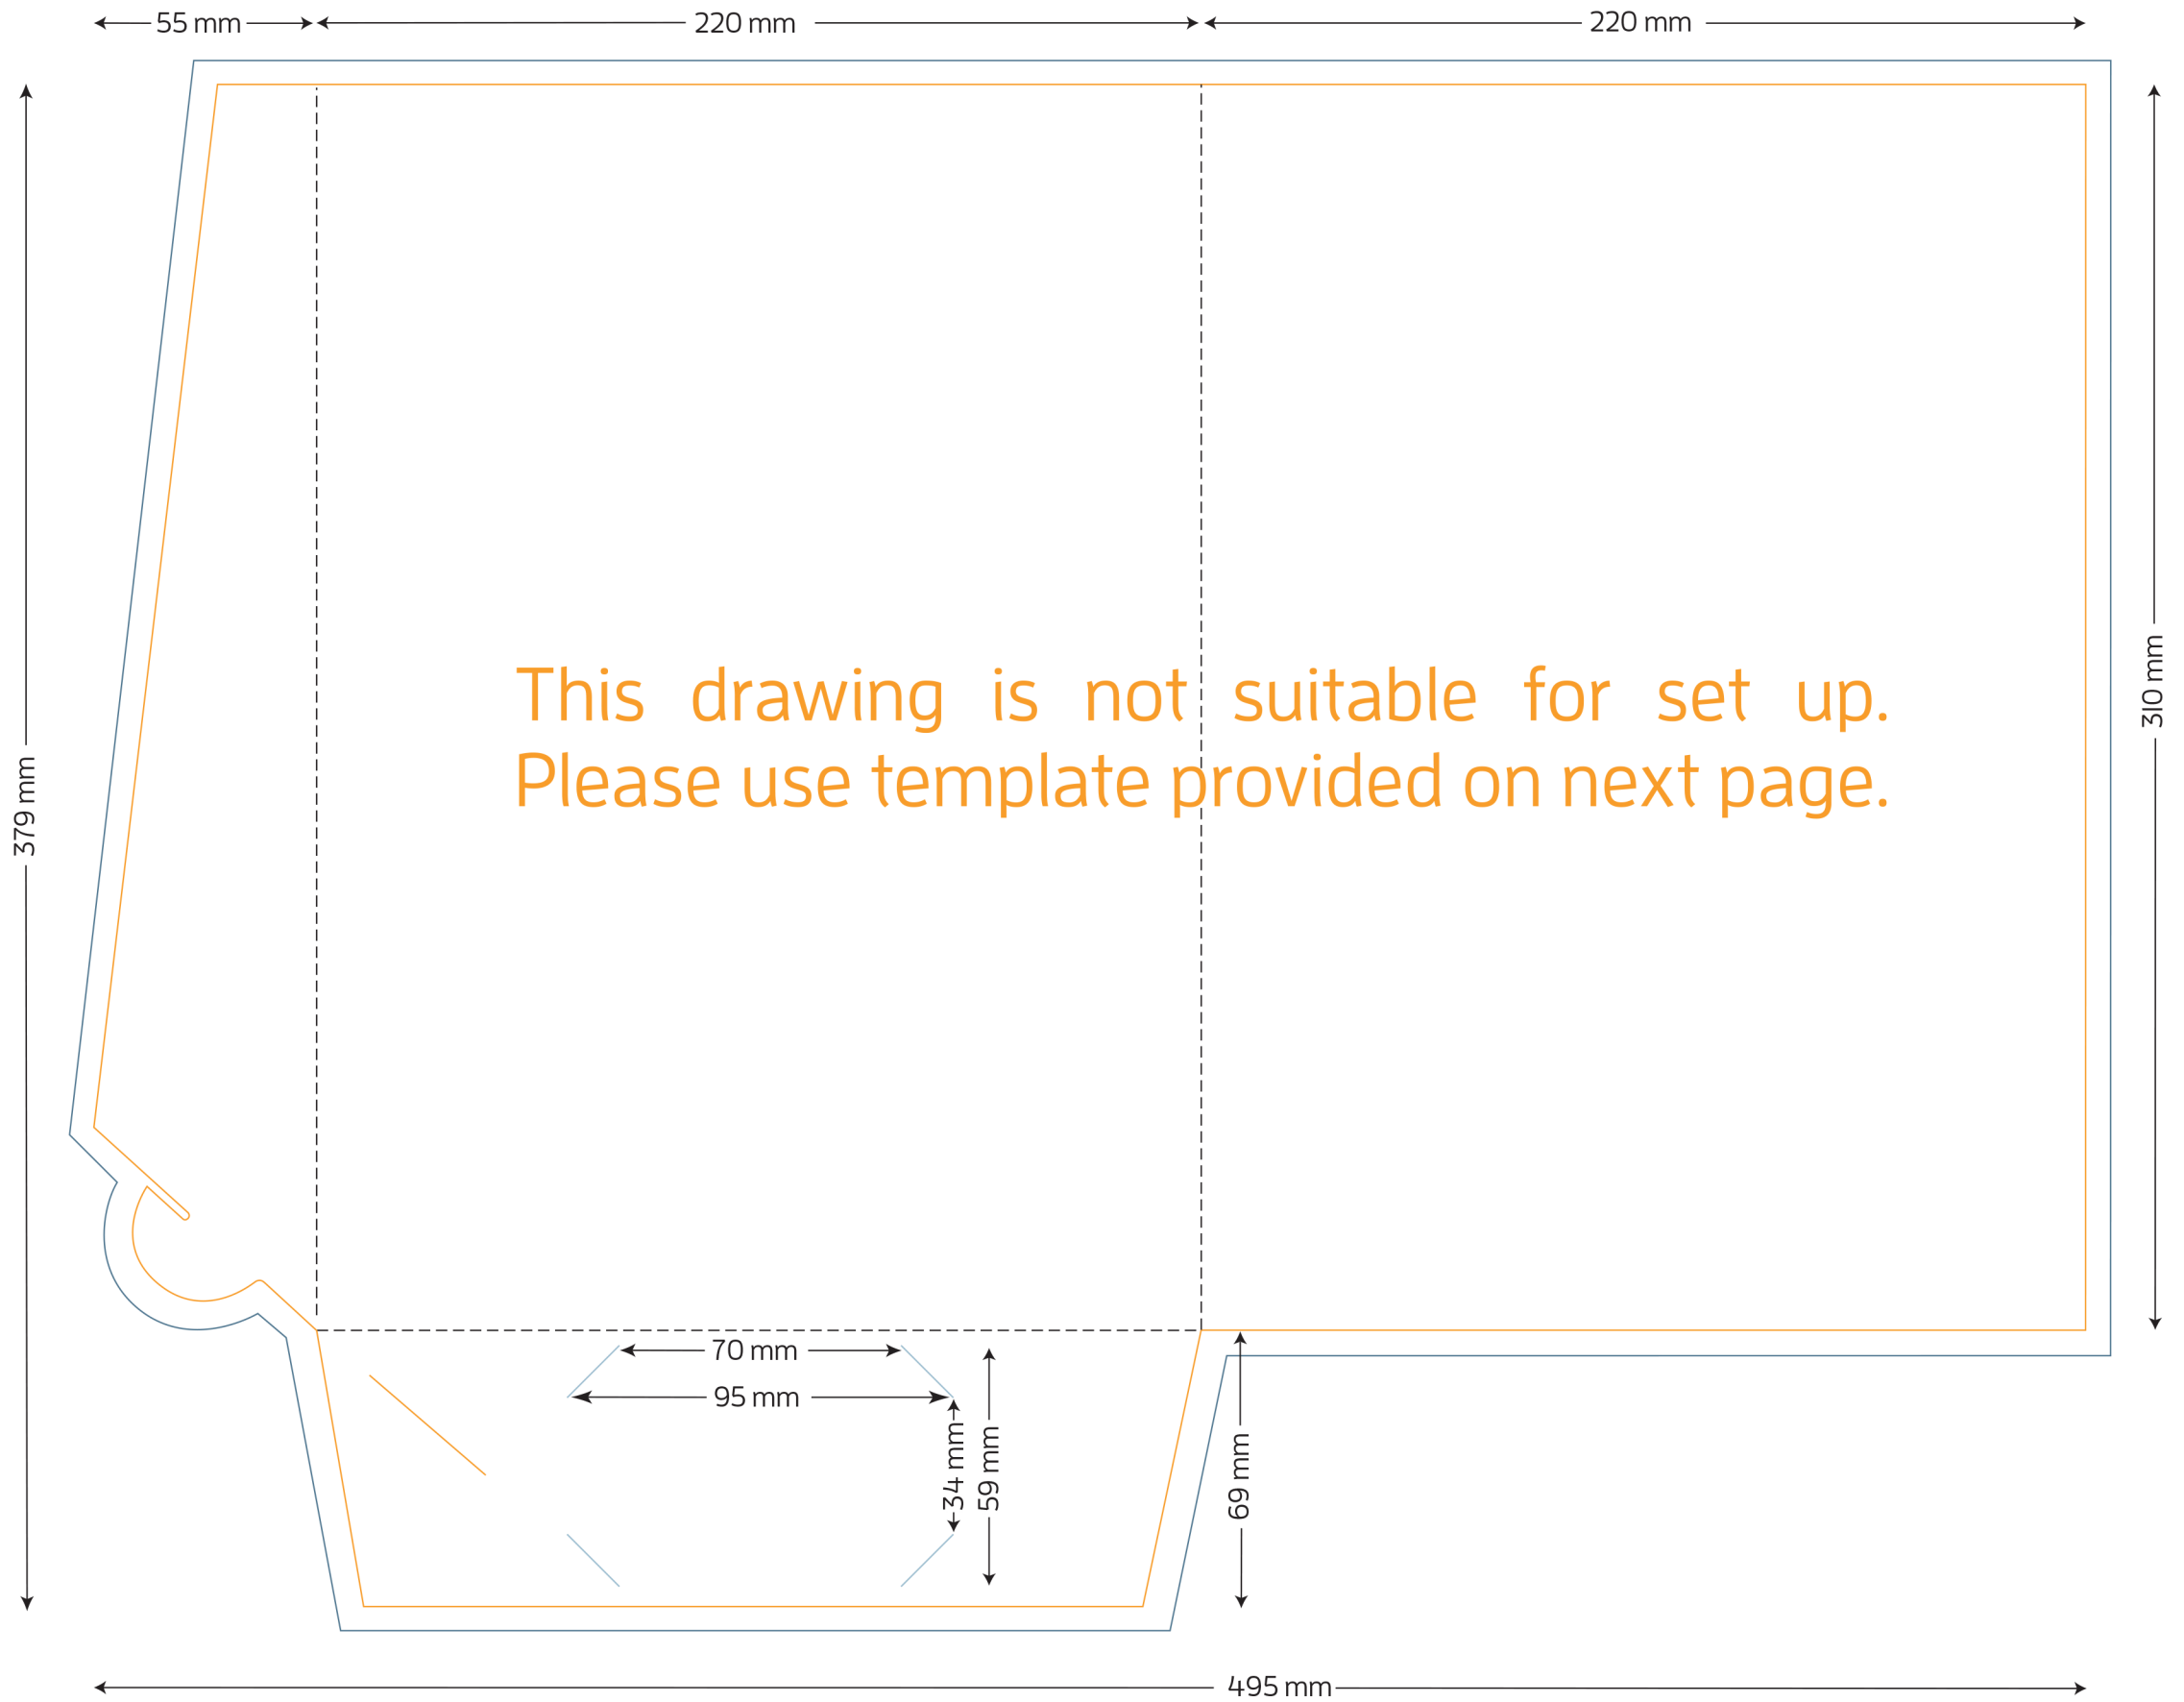

Single Gusset A4 Presentation Folder

FOLDED SIZE: 220mm x 310mm

TRIM SIZE: 495mm x 379mm

BLEED: 5mm on all sides

BUSINESS CARD SLITS

LOCKING TAB SLIT

This drawing is not suitable for set up.
Please use template provided on next page.

Presentation Folder artwork needs to be supplied as a two page PDF per side.

Page 1 Artwork needs to include key lines. This is to demonstrate the position of images and text.

Page 2 Artwork has no key lines. This page will be used to generate the print file.

Single Gusset A4 Presentation Folder

FOLDED SIZE: 220mm x 310mm