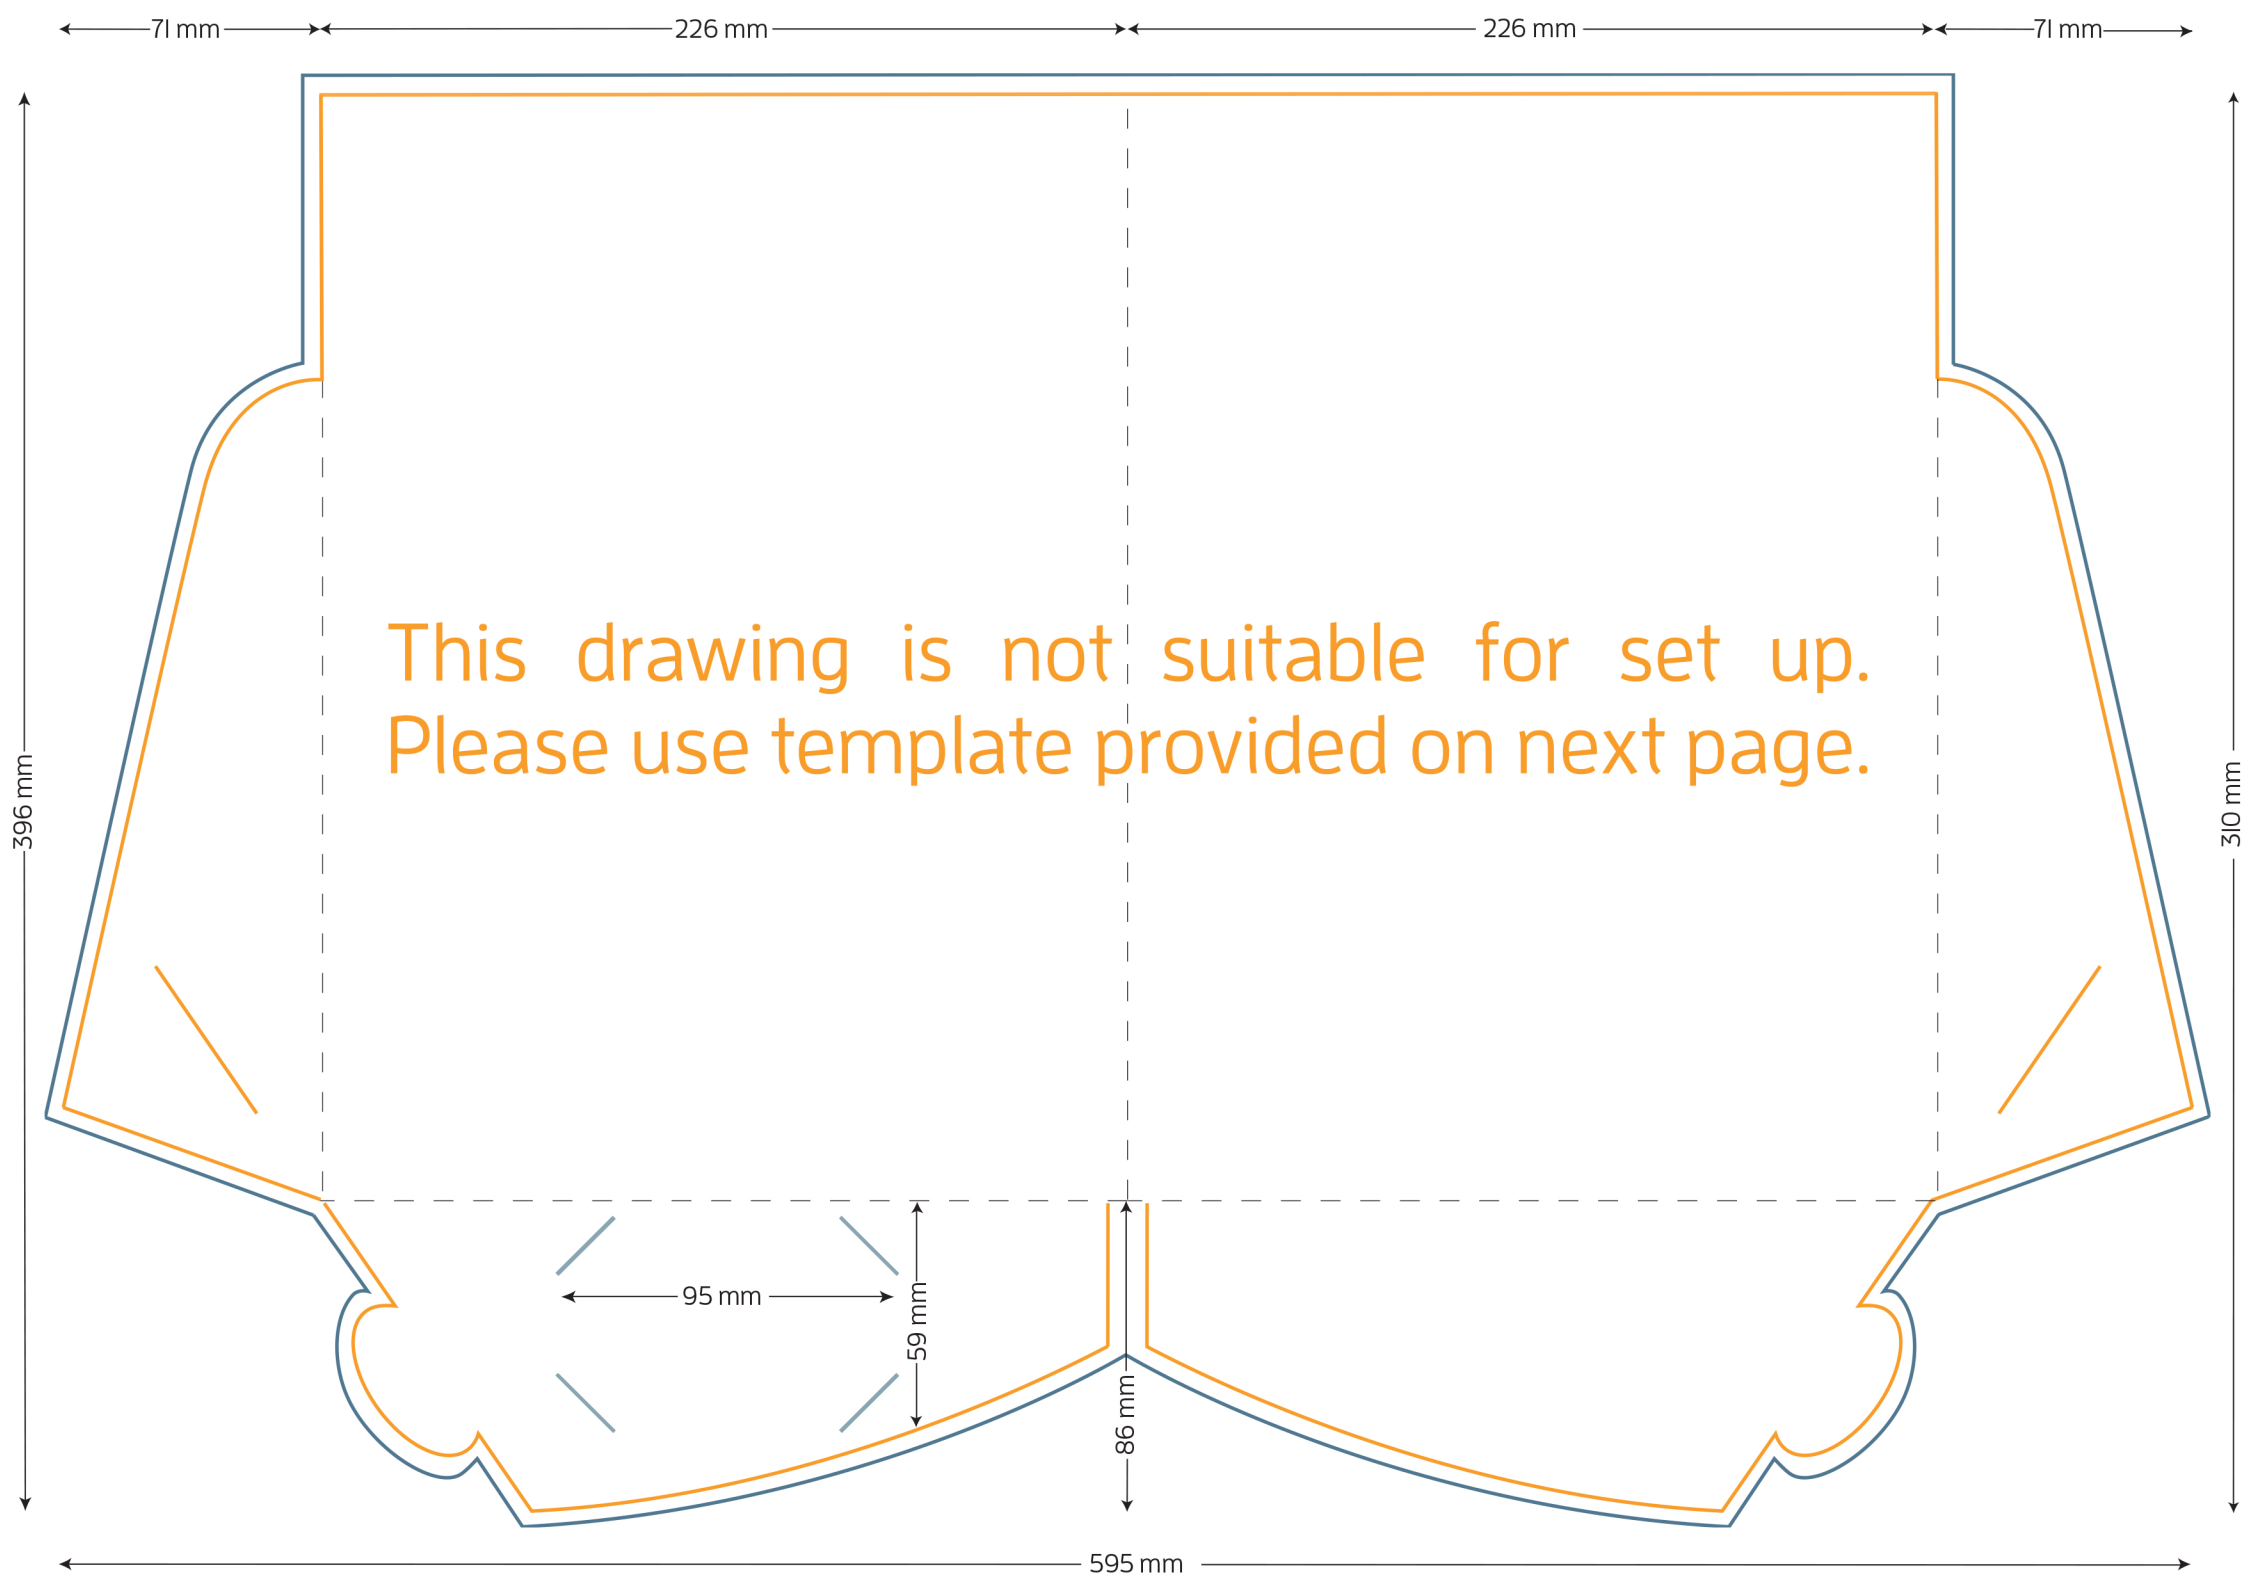

STYLE S A4 Presentation Folder

Double sided flap, no gusset

FOLDED SIZE: 226mm x 310mm

-  TRIM SIZE: 595mm x 396mm
-  BLEED: 5mm on all sides
-  BUSINESS CARD SLITS
-  LOCKING TAB SLIT

Presentation Folder artwork needs to be supplied as a two page PDF per side.

Page 1 Artwork needs to include key lines. This is to demonstrate the position of images and text.

Page 2 Artwork has no key lines. This page will be used to generate the print file.

STYLE S A4 Presentation Folder

Double sided flap, no gusset

FOLDED SIZE: 226mm x 310mm