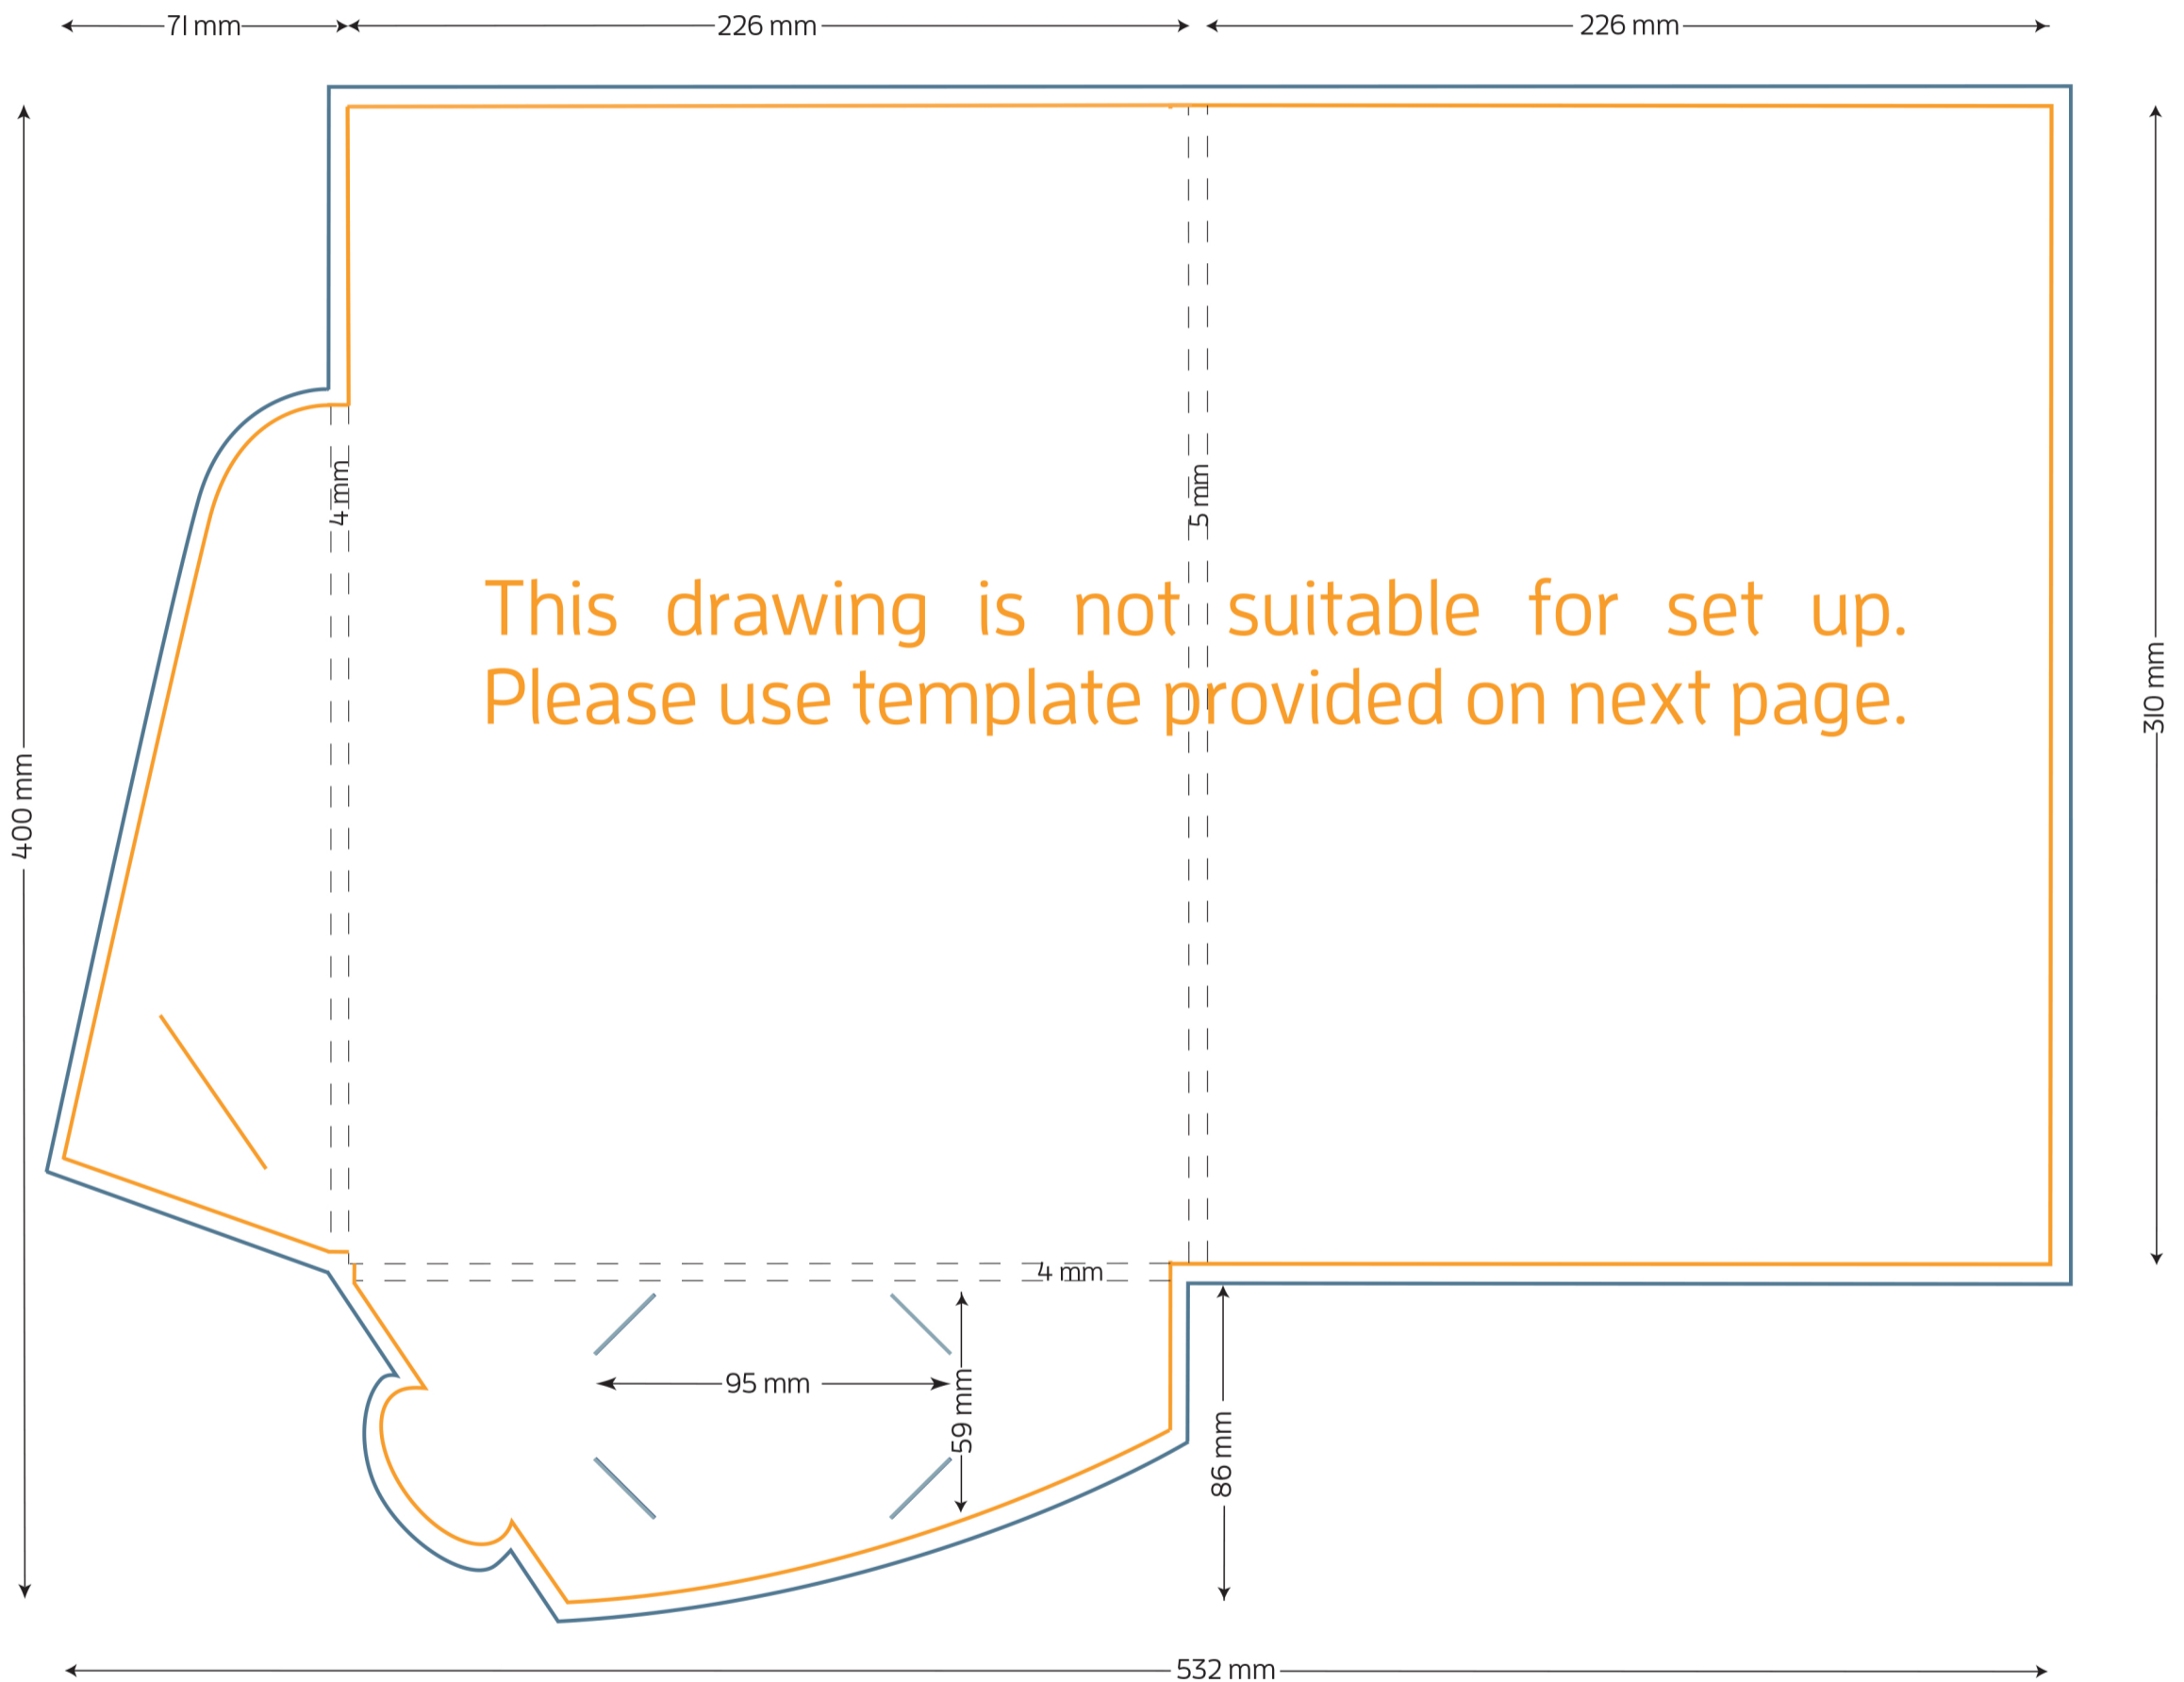

## Single sided flap, 4mm gussets, 5mm spine

FOLDED SIZE: 226mm x 310mm

TRIM SIZE: 532mm x 400mm

BLEED: 5mm on all sides

BUSINESS CARD SLITS

LOCKING TAB SLIT

Presentation Folder artwork needs to be supplied as a two page PDF per side.

Page 1 Artwork needs to include key lines. This is to demonstrate the position of images and text.

Page 2 Artwork has no key lines. This page will be used to generate the print file.

**STYLE R A4 Presentation Folder**  
Single sided flap, 4mm gussets, 5mm spine

FOLDED SIZE: 226mm x 310mm