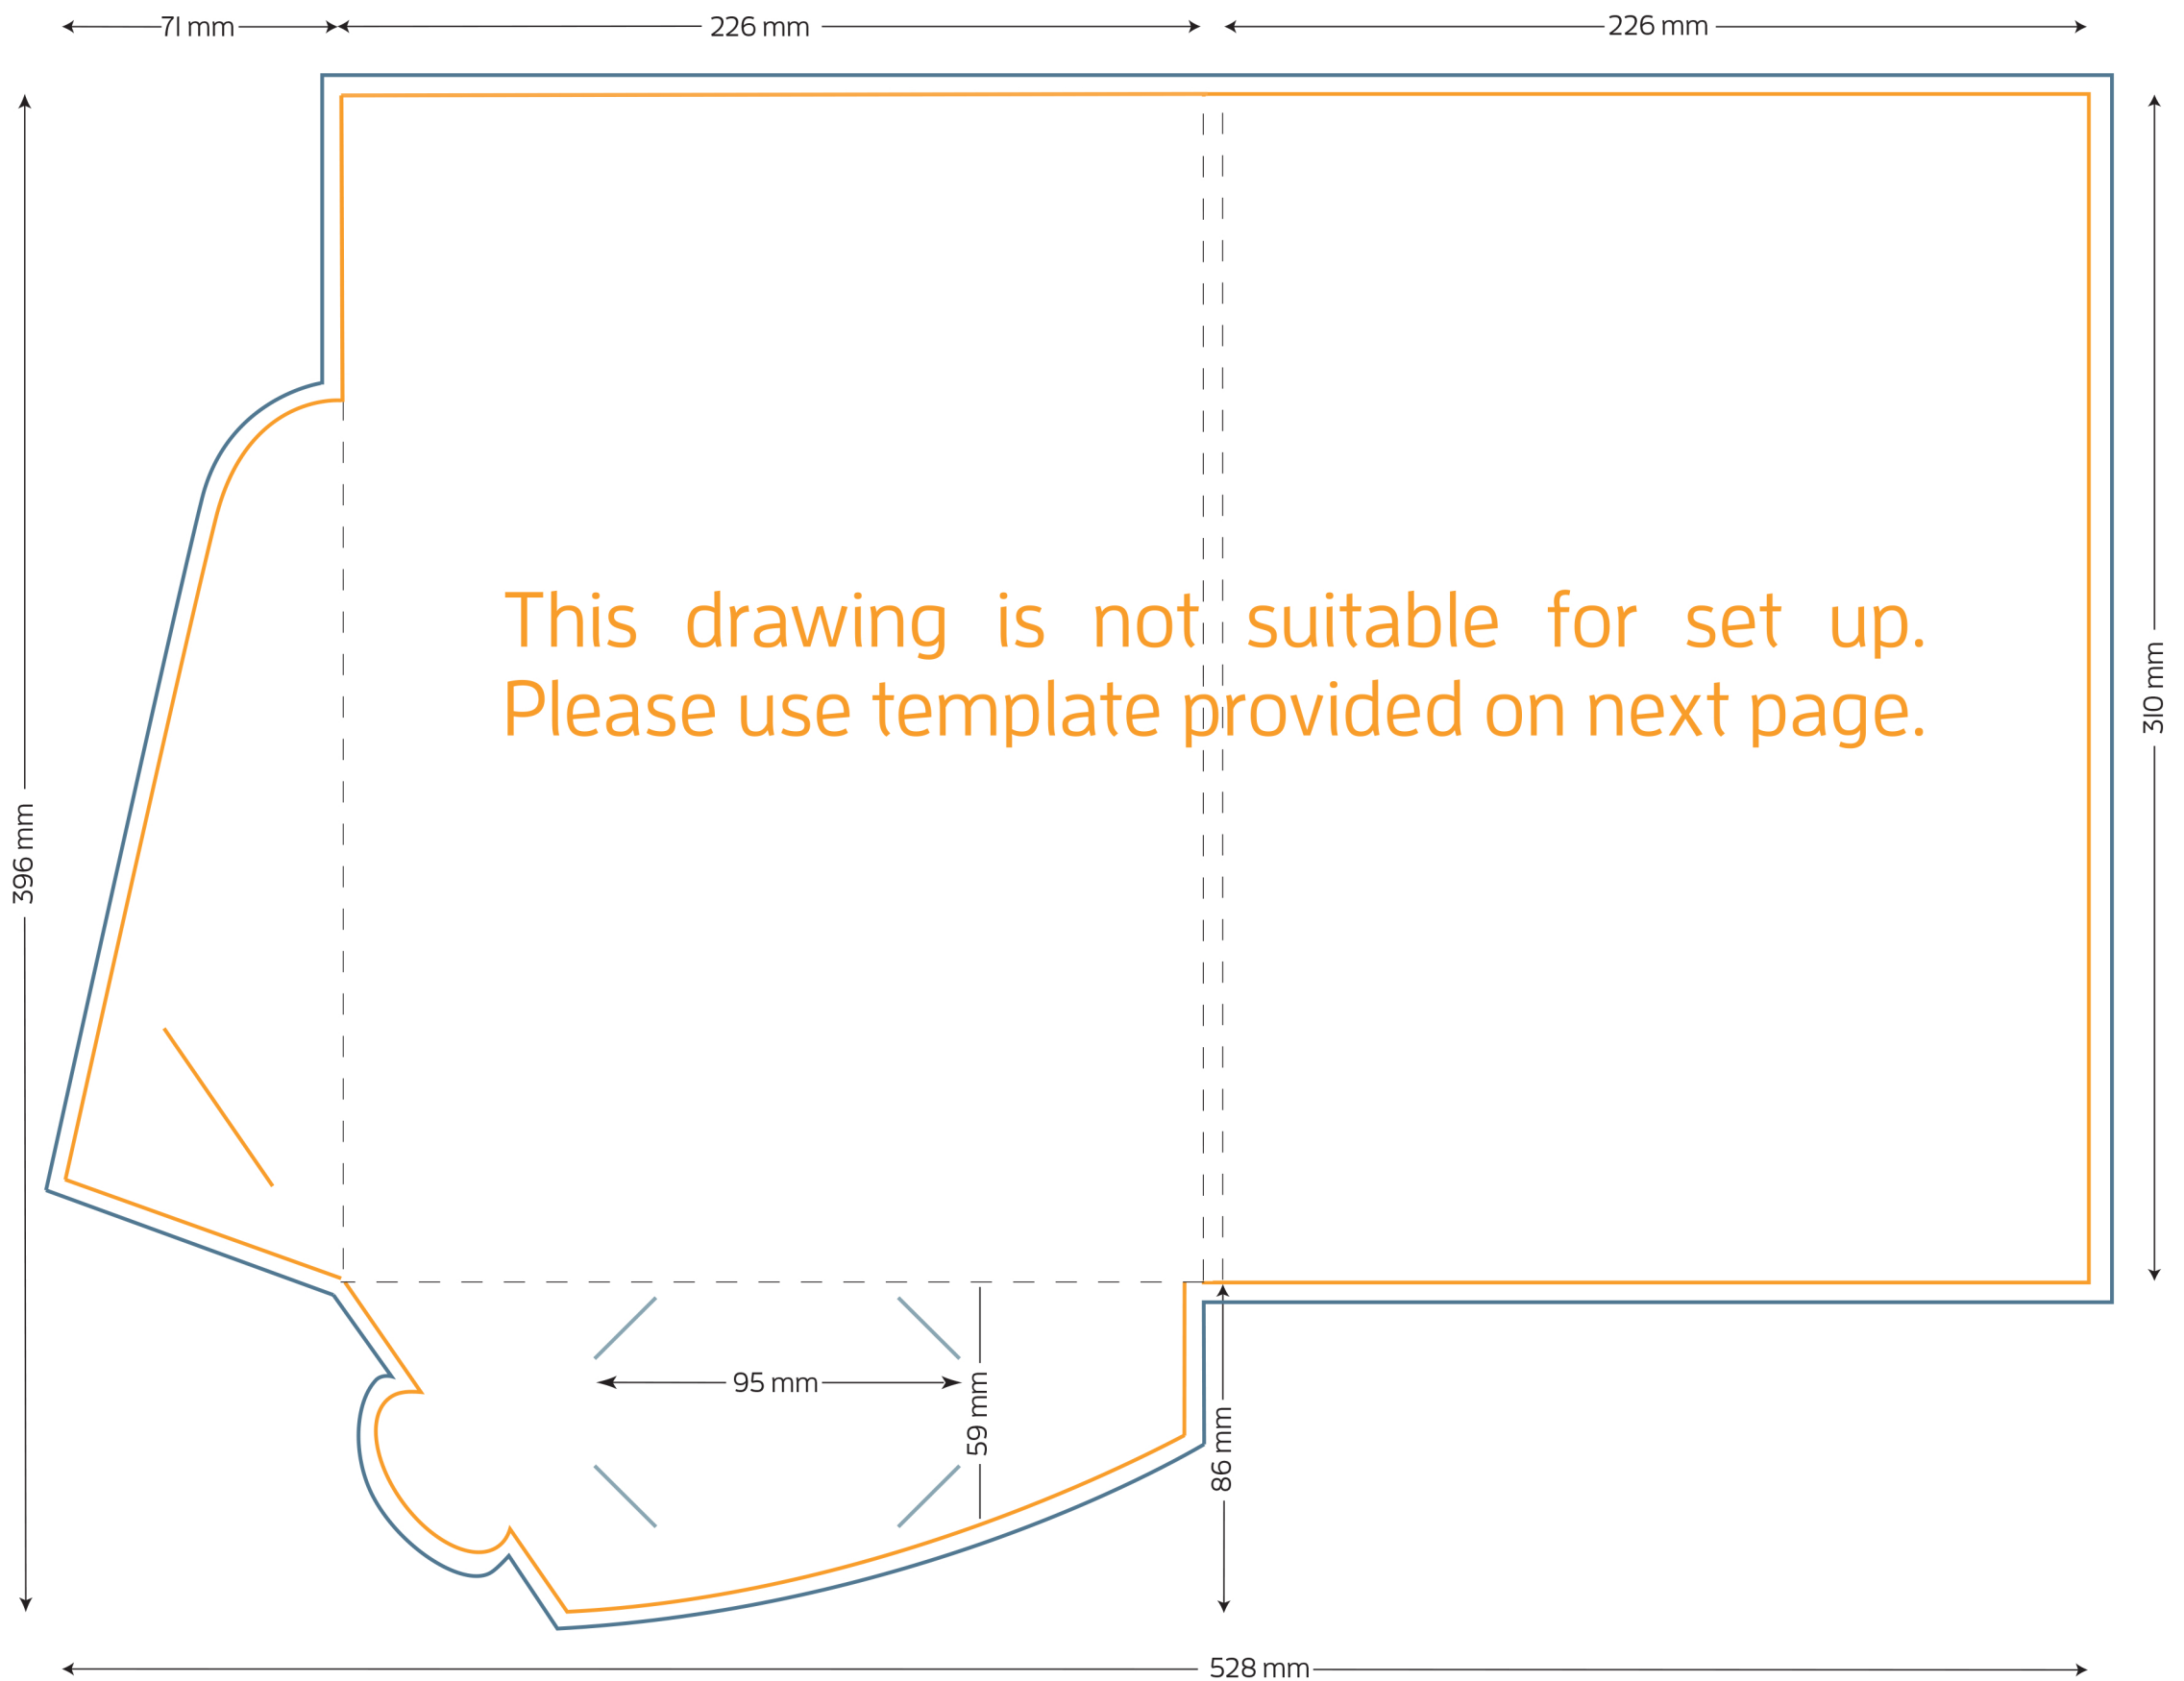

STYLE Q A4 Presentation Folder

Single sided flap, 5mm spine

FOLDED SIZE: 226mm x 310mm

TRIM SIZE: 528mm x 396mm

BLEED: 5mm on all sides

BUSINESS CARD SLITS

LOCKING TAB SLIT

Presentation Folder artwork needs to be supplied as a two page PDF per side.

Page 1 Artwork needs to include key lines. This is to demonstrate the position of images and text.

Page 2 Artwork has no key lines. This page will be used to generate the print file.

STYLE Q A4 Presentation Folder

Single sided flap, 5mm spine

FOLDED SIZE: 226mm x 310mm