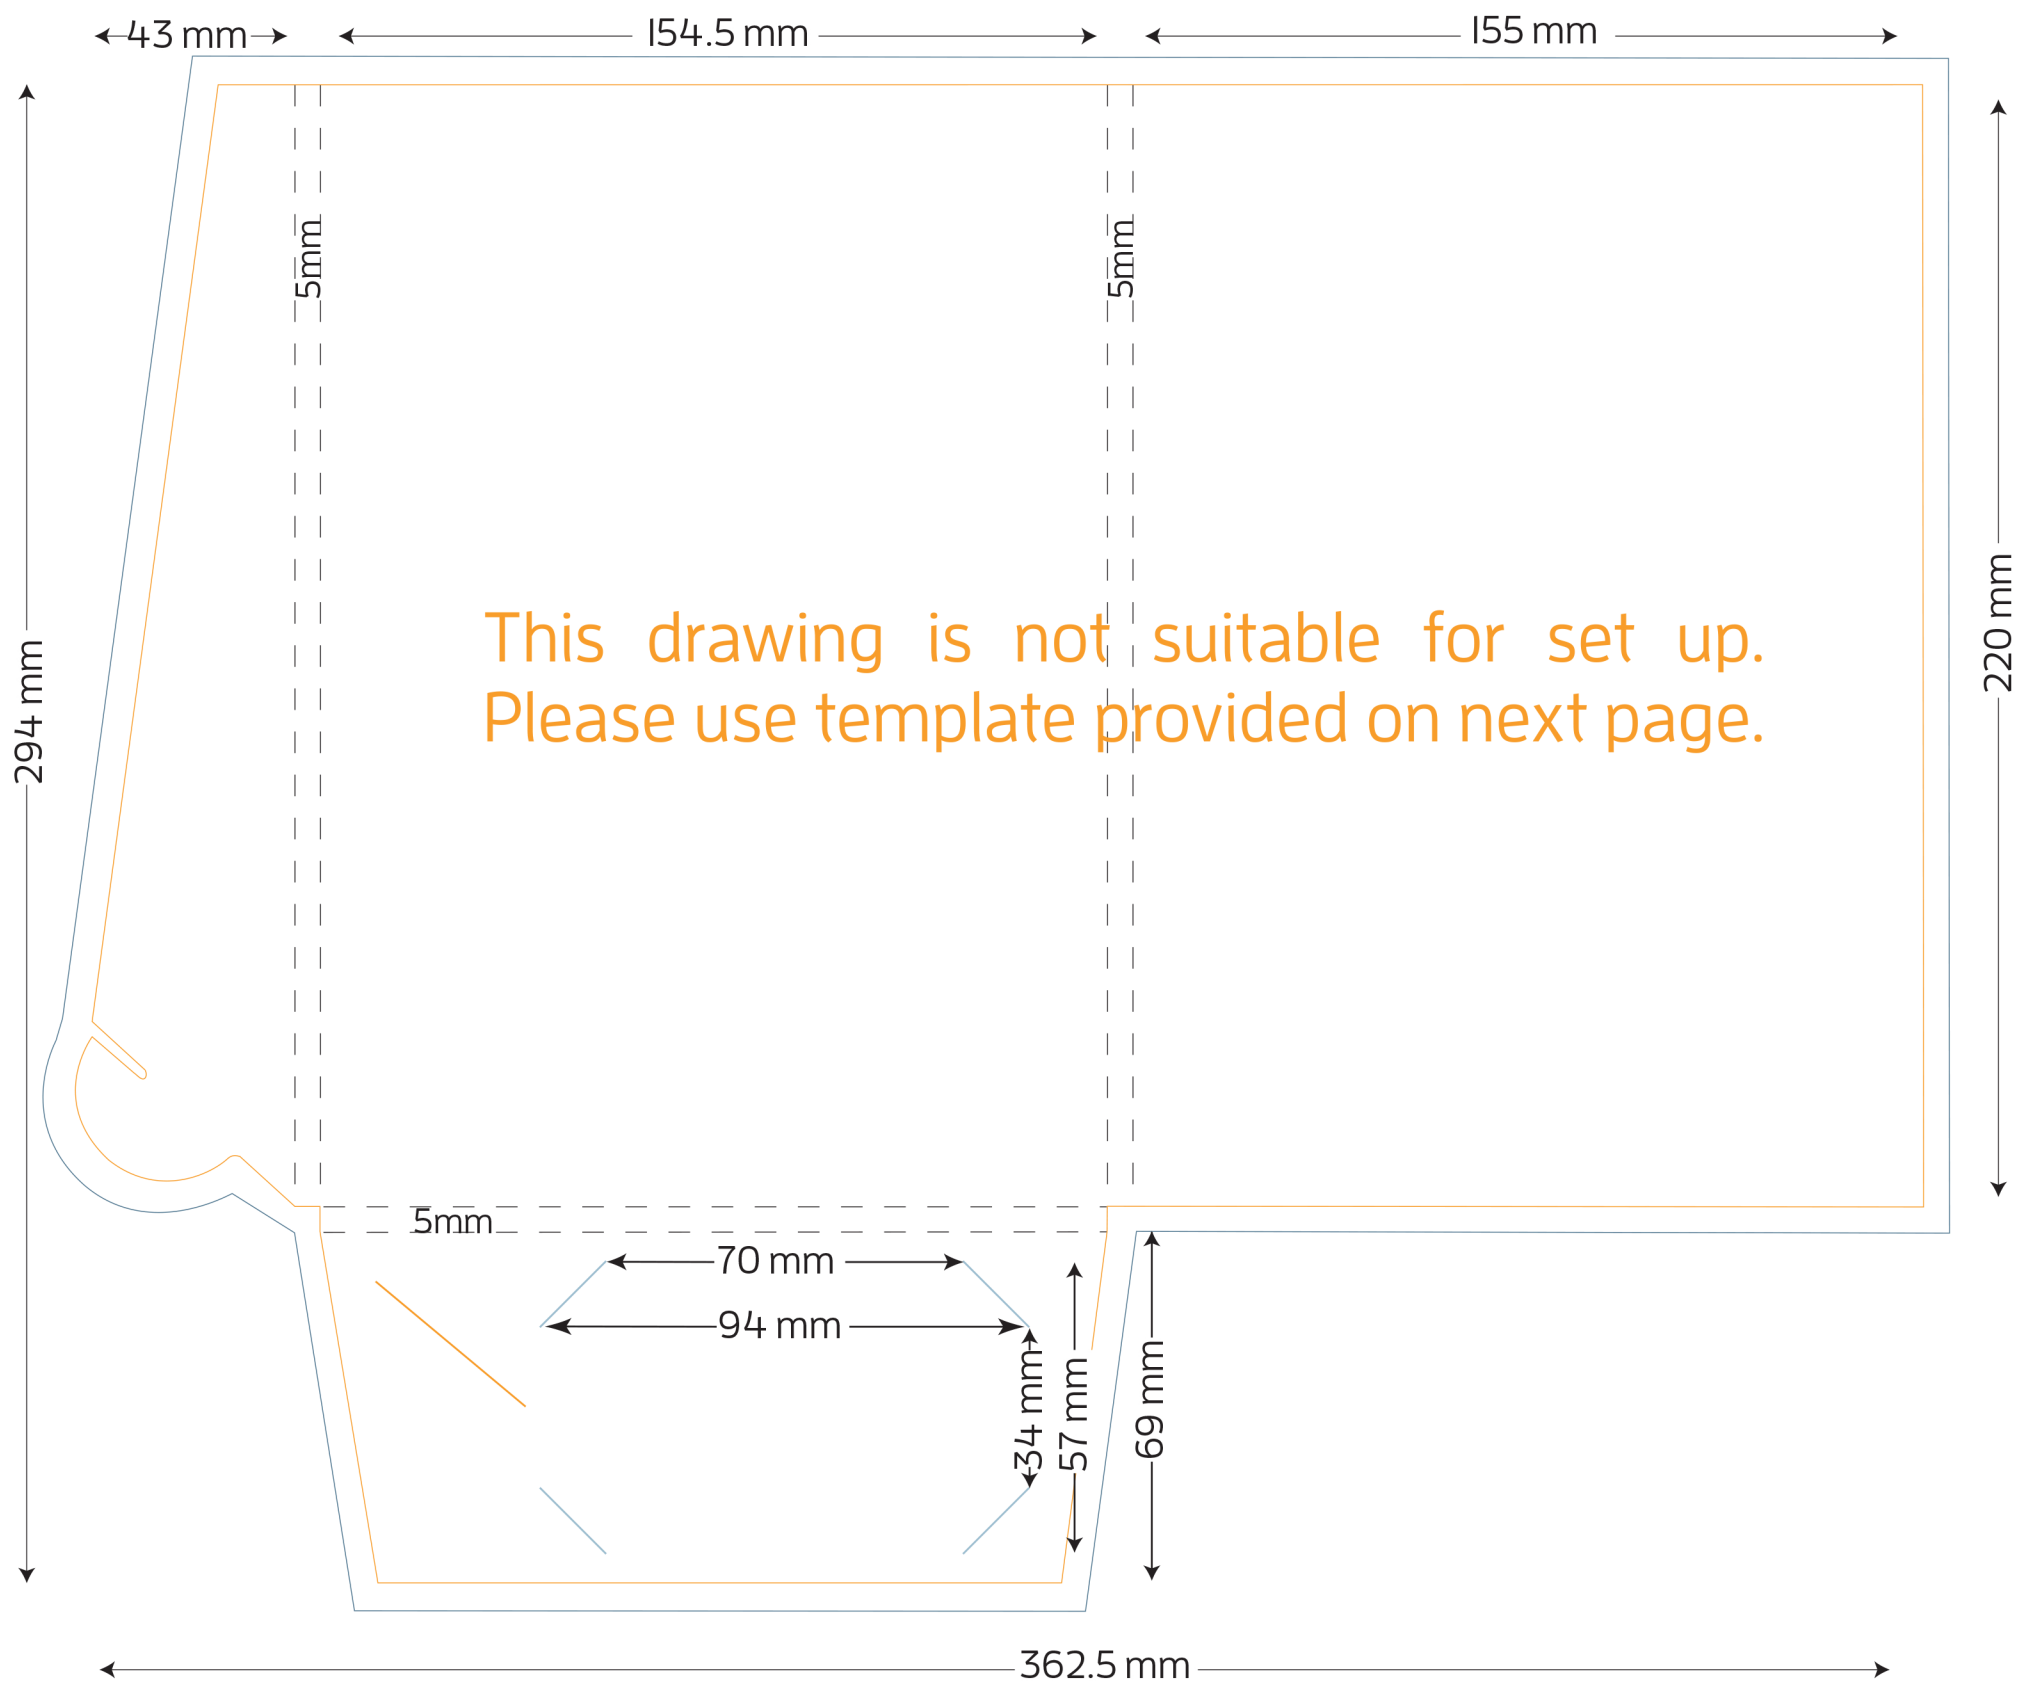

Double Gusset A5 Presentation Folder

5mm GUSSET

FOLDED SIZE: 155mm x 220mm

- TRIM SIZE: 362.5mm x 294mm
- BLEED: 5mm on all sides
- BUSINESS CARD SLITS
- LOCKING TAB SLIT

Presentation Folder artwork needs to be supplied as a two page PDF per side.

Page 1 Artwork needs to include key lines. This is to demonstrate the position of images and text.

Page 2 Artwork has no key lines. This page will be used to generate the print file.

Double Gusset A5 Presentation Folder

5mm GUSSET

FOLDED SIZE: 155mm x 220mm