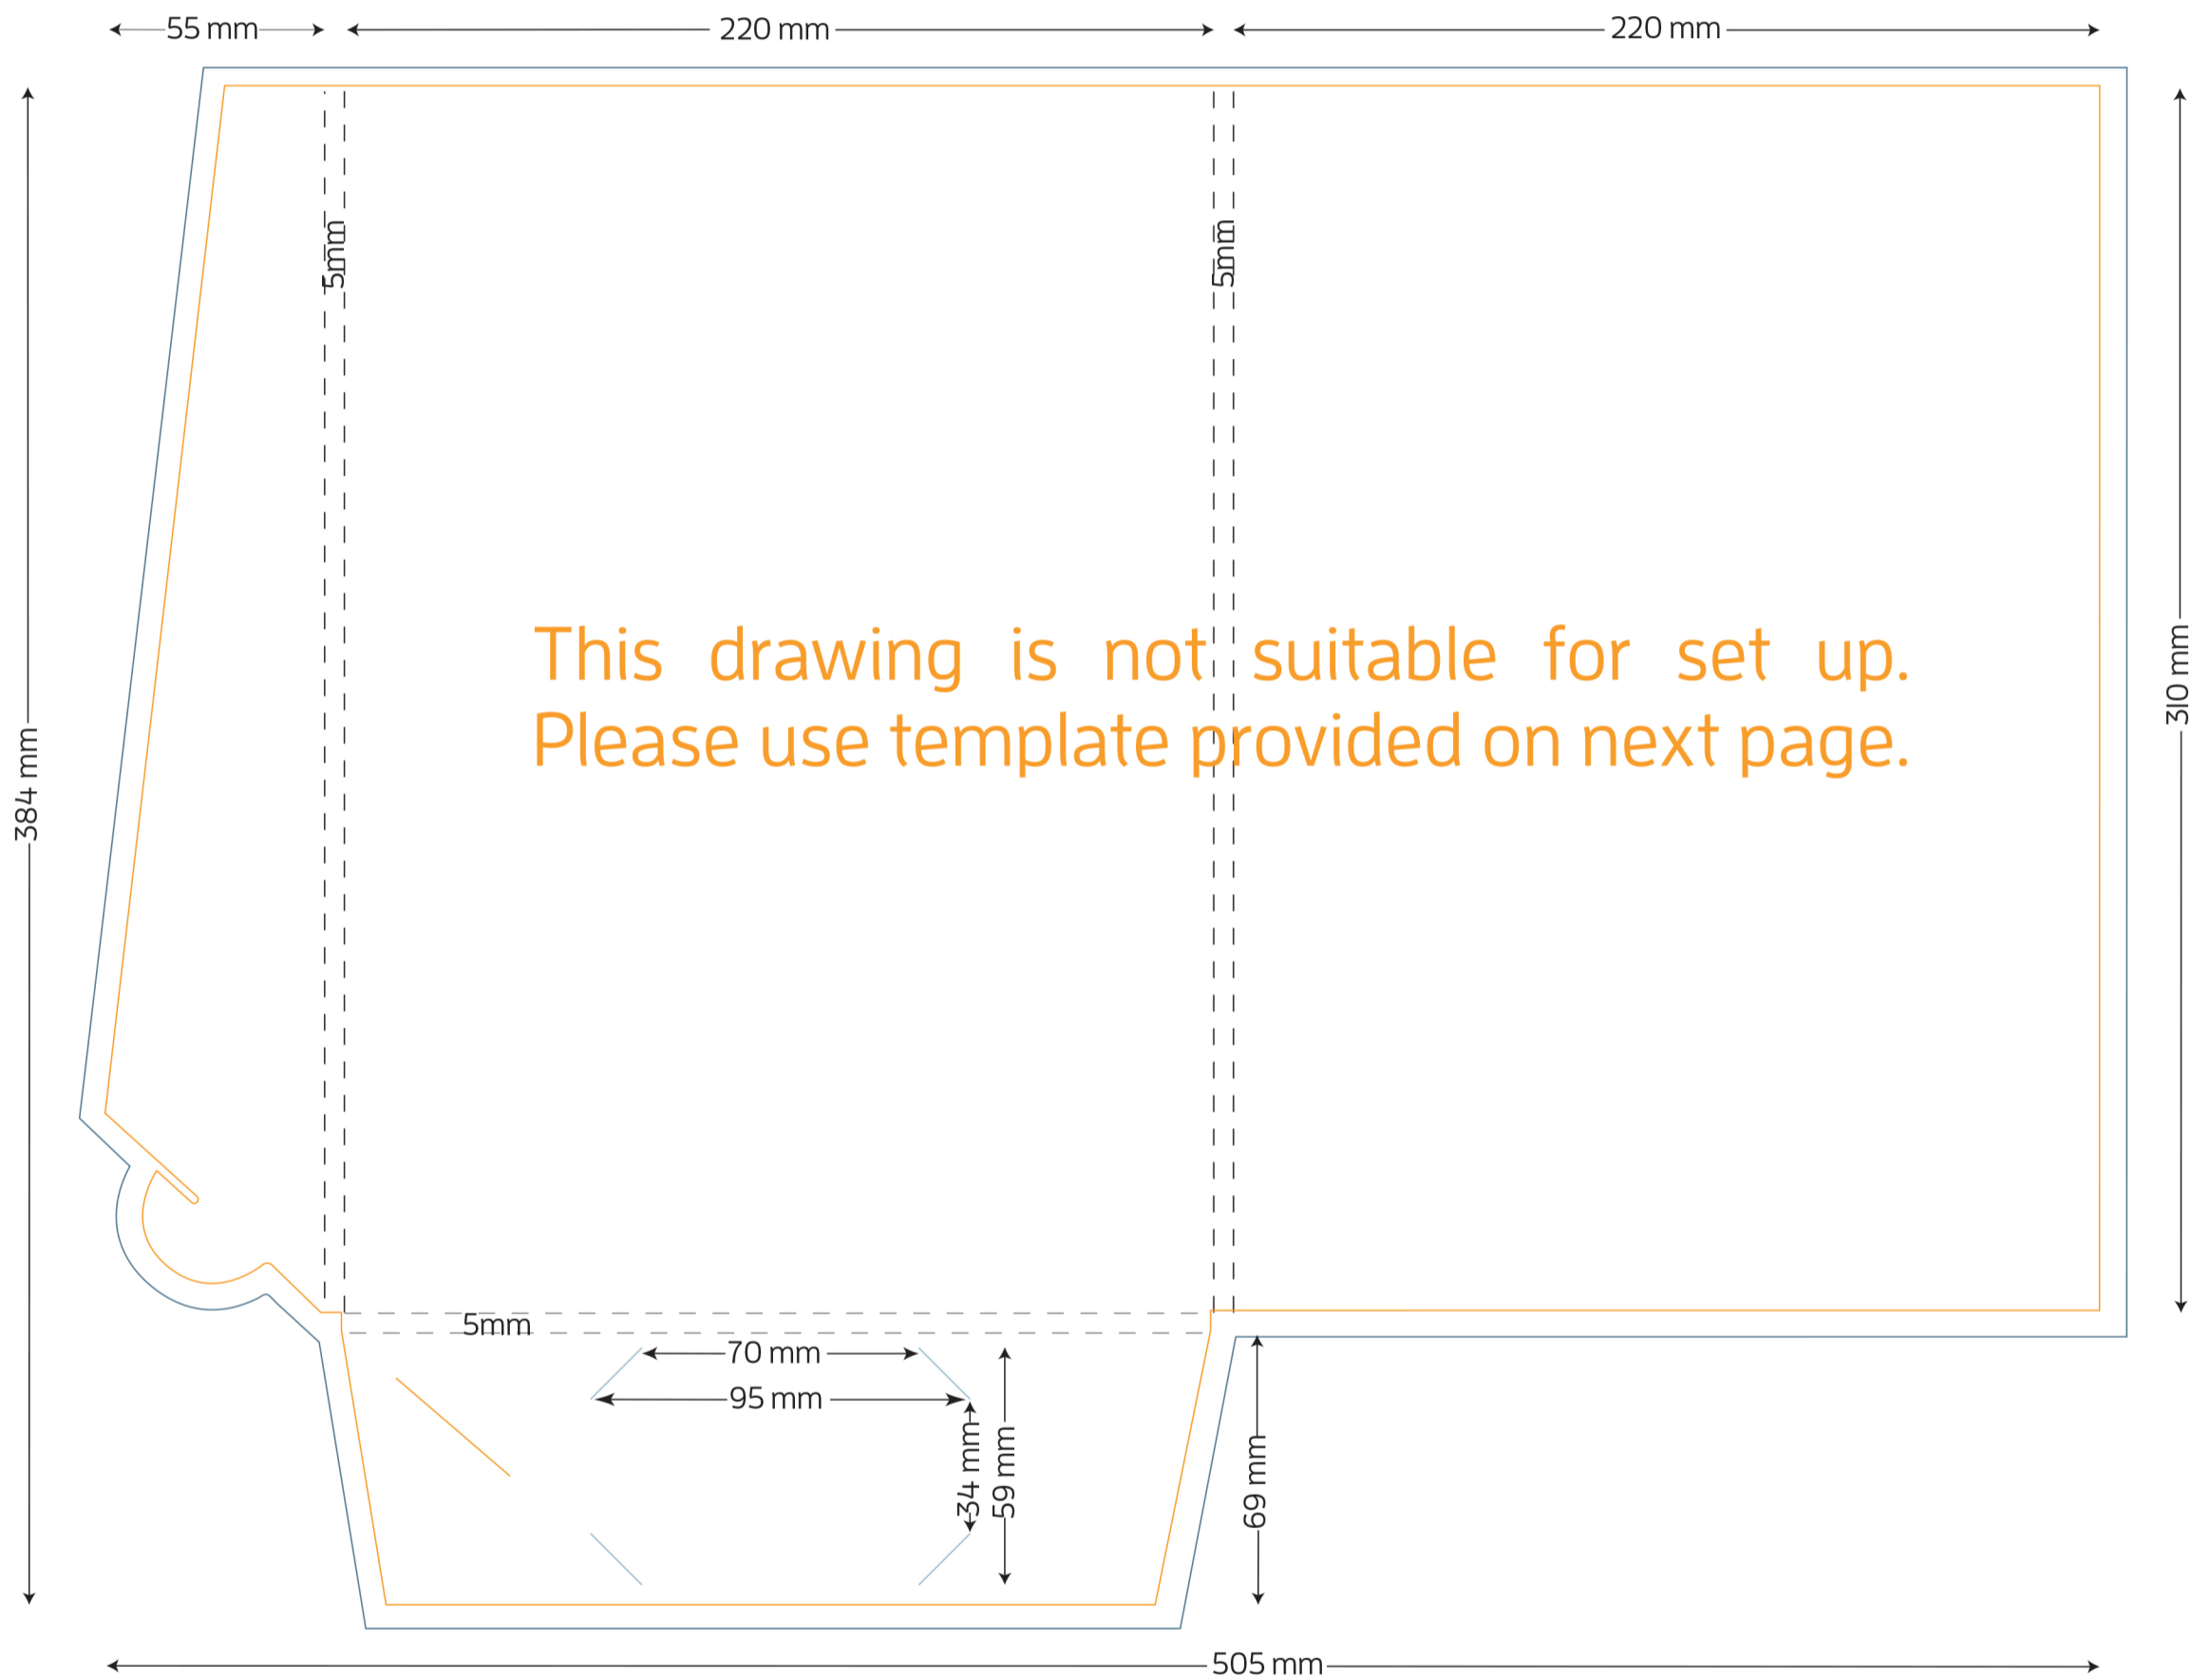

Double Gusset A4 Presentation Folder

5mm GUSSET

FOLDED SIZE: 220mm x 310mm

- TRIM SIZE: 505mm x 384mm
- BLEED: 5mm on all sides
- BUSINESS CARD SLITS
- LOCKING TAB SLIT

Presentation Folder artwork needs to be supplied as a two page PDF per side.

Page 1 Artwork needs to include key lines. This is to demonstrate the position of images and text.

Page 2 Artwork has no key lines. This page will be used to generate the print file.

Double Gusset A4 Presentation Folder

5mm GUSSET

FOLDED SIZE: 220mm x 310mm