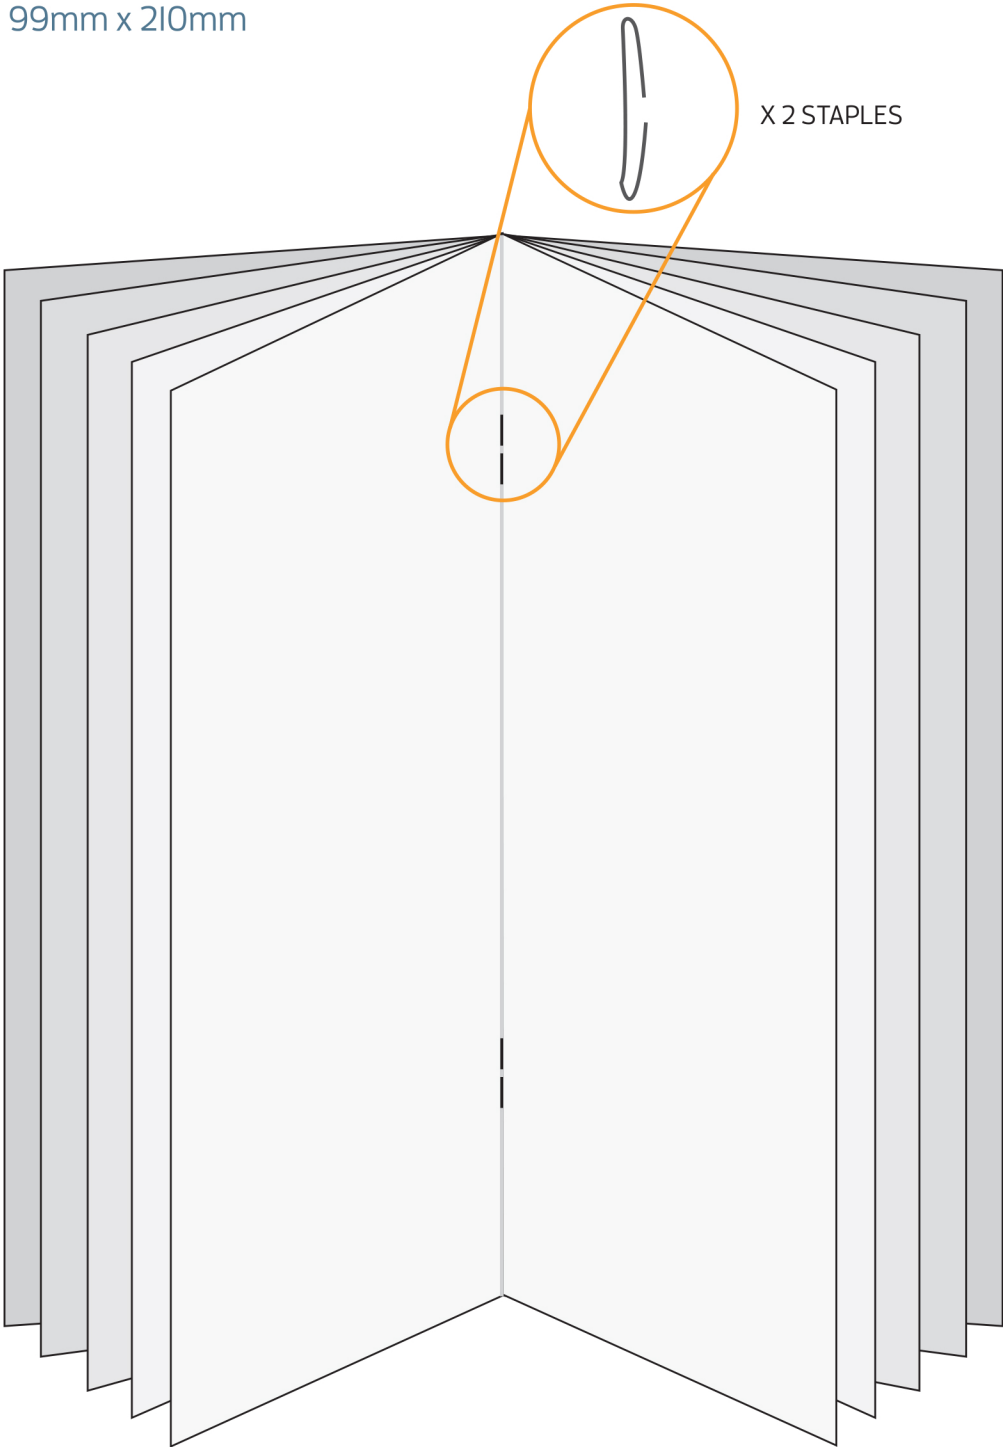

DL MAGAZINES

SIZE: 99mm x 210mm

 TRIM SIZE: 99mm x 210mm

 BLEED: 109mm x 220mm

 SAFE PRINT AREA: 89mm x 200mm

DL MAGAZINES

SADDLE STITCHED

FOLDED SIZE: 99mm x 210mm

X 2 STAPLES