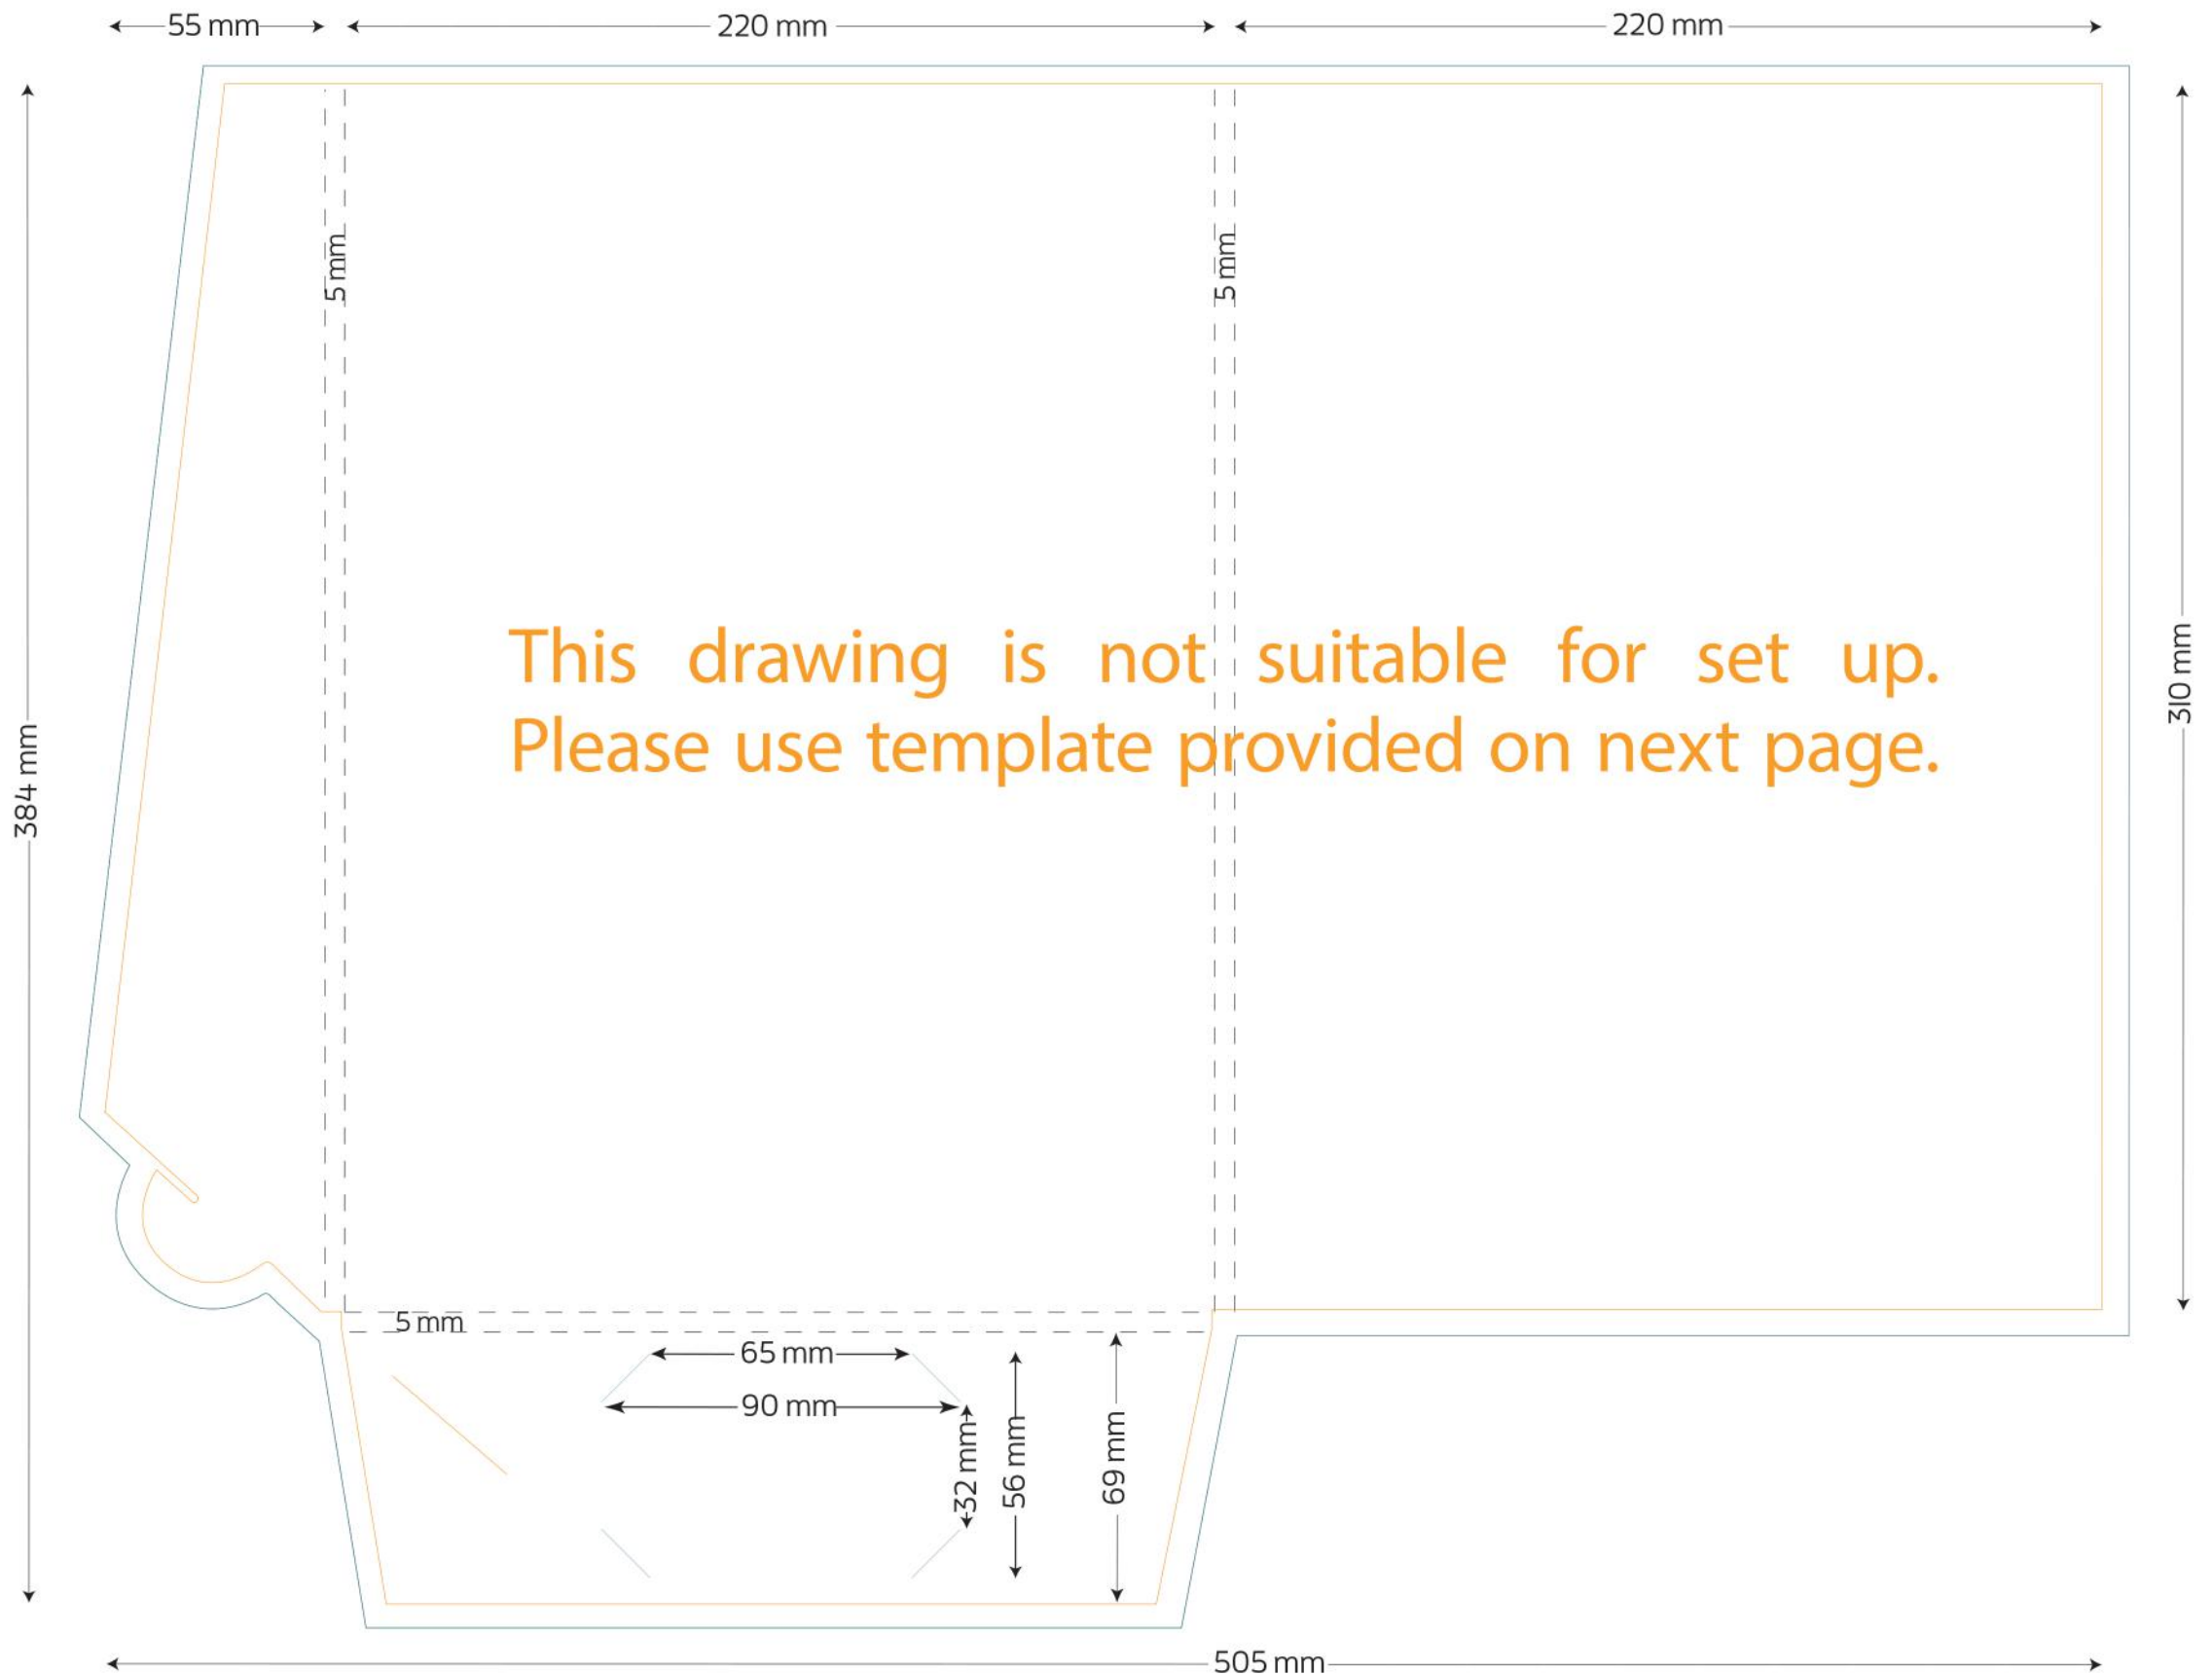

GENERIC FOIL GUIDELINES - A4 Presentation Folder

5mm GUSSET

FOLDED SIZE: 220mm x 310mm

 TRIM SIZE: 505mm x 384mm

 BLEED: 5mm on all sides

 BUSINESS CARD SLITS
(suitable for slimline card)

 LOCKING TAB SLIT

Files for die cut folders with foiling using iDPrintHub Folder Templates must be supplied as a 6 page pdf.

Page 1 will be printing only for front with die line over art.

Page 2 will be printing only for front - with die lines removed.

Page 3 will be printing only for back with die line over art.

Page 4 will be printing only for back - with die lines removed.

Page 5 will be die lines only and include the foil work in correct position.

Page 6 will be art for foil work only in same position as Page 5 - with die lines removed.

If a new / custom die forme is required, substitute the iDPrintHub die line with new / custom die line, plus an additional page is required with the new die line only.

ABC PROPERTY
MANAGEMENT SERVICES

ABC PROPERTY
MANAGEMENT SERVICES

GENERIC FOIL GUIDELINES - A4 Presentation Folder

5mm GUSSET

FOLDED SIZE: 220mm x 310mm

ABC PROPERTY
MANAGEMENT SERVICES