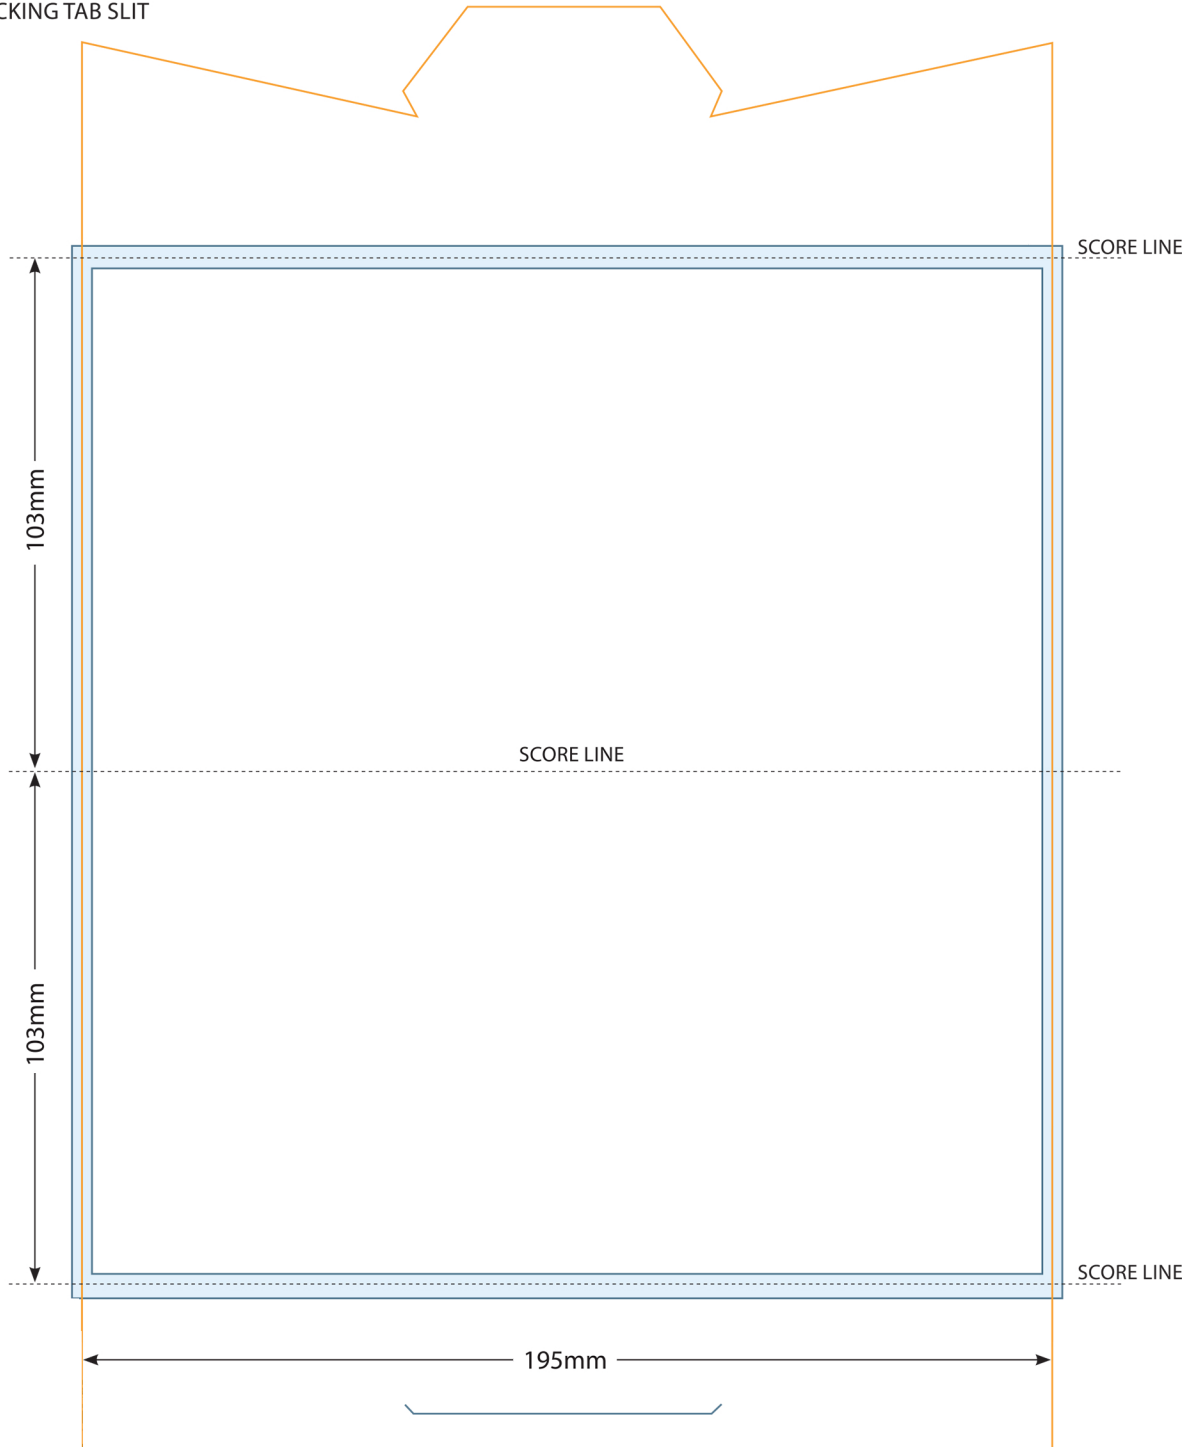

# TENT CALENDAR

FOLDED SIZE: 195mm x 103mm

 TRIM DIE CUT: 195mm x 290mm

 BLEED: 199mm x 210mm

 SAFE PRINT AREA: 189mm X 200mm

 LOCKING TAB SLIT

## HOW TO ORDER

SELECT "BROCHURES AND FLYERS"

TRIM SIZE : A4

SELECT STOCK (MINIMUM 300GSM IS REQUIRED)

SELECT PRINT TYPE: FRONT : COLOUR

BACK : UNPRINTED

SELECT : SCORING

UNDER SPECIAL INSTRUCTIONS : TYPE IN TENT CALENDAR

# TENT CALENDAR

FOLDED SIZE: 195mm x 103mm