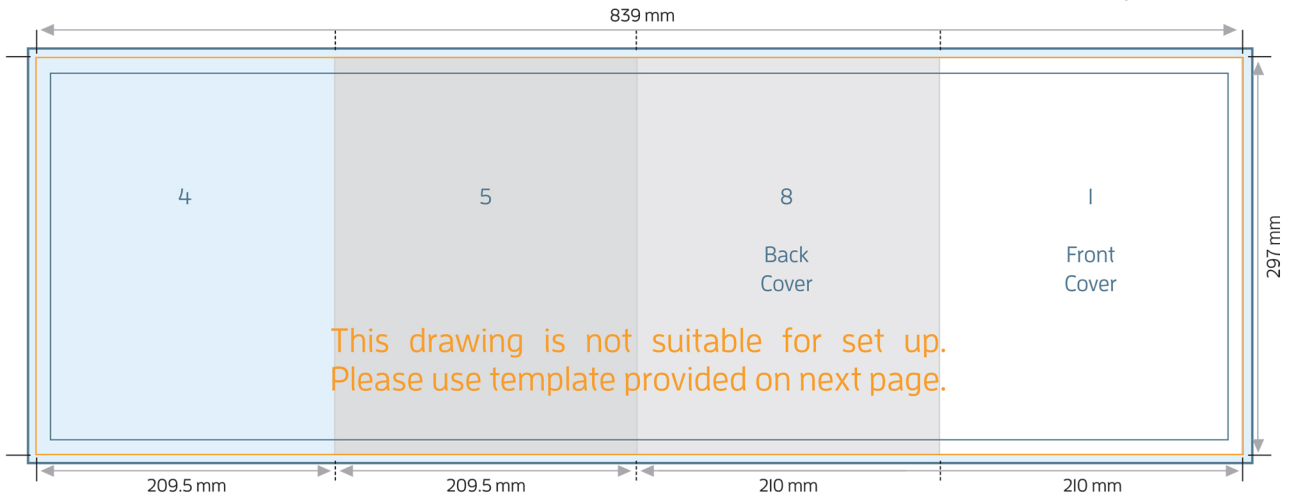

A4 8pp BROCHURE - DOUBLE PARALLEL

FOLDED SIZE: 210mm x 297mm

TRIM SIZE: 839mm x 297mm BLEED: 843mm x 301mm

SAFE PRINT AREA: 833mm x 291mm

4

5

8

1