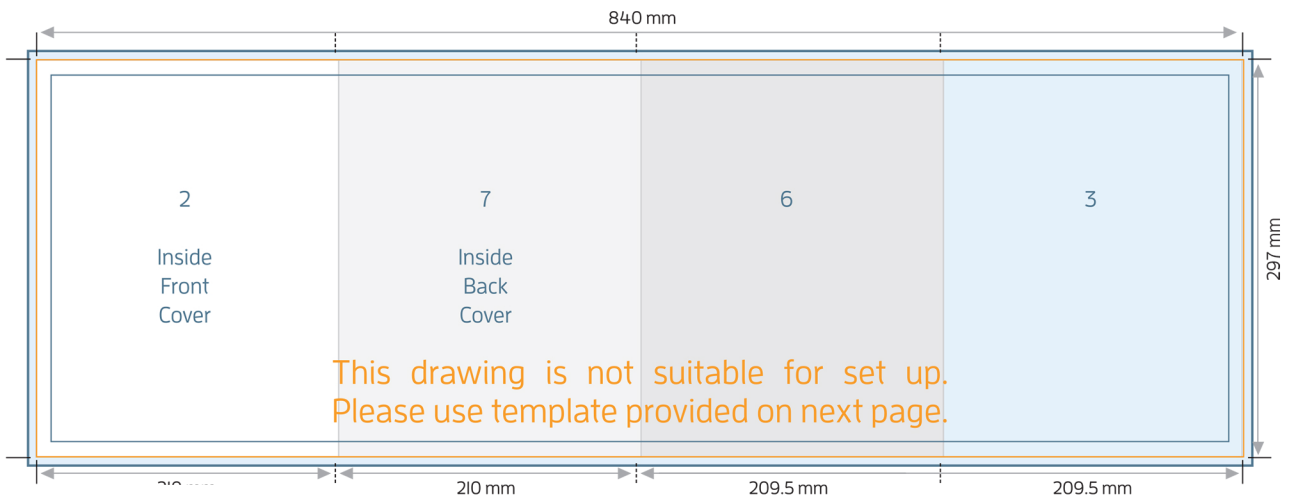

A4 8pp BROCHURE - DOUBLE PARALLEL

FOLDED SIZE: 210mm x 297mm

TRIM SIZE: 839mm x 297mm BLEED: 843mm x 301mm

SAFE PRINT AREA: 833mm x 291mm

4

5

8

1