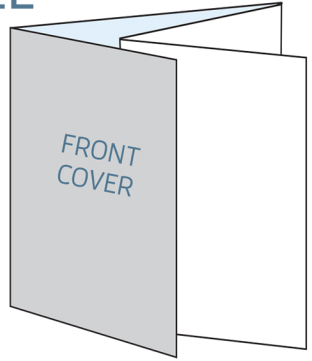

A4 8pp BROCHURE - DOUBLE PARALLEL

FOLDED SIZE: 210mm x 297mm

TRIM SIZE: 839mm x 297mm BLEED: 843mm x 301mm

SAFE PRINT AREA: 833mm x 291mm

4

5

8

1

Back
Cover

Front
Cover

Page 1

2

Inside
Front
Cover

7

Inside
Back
Cover

6