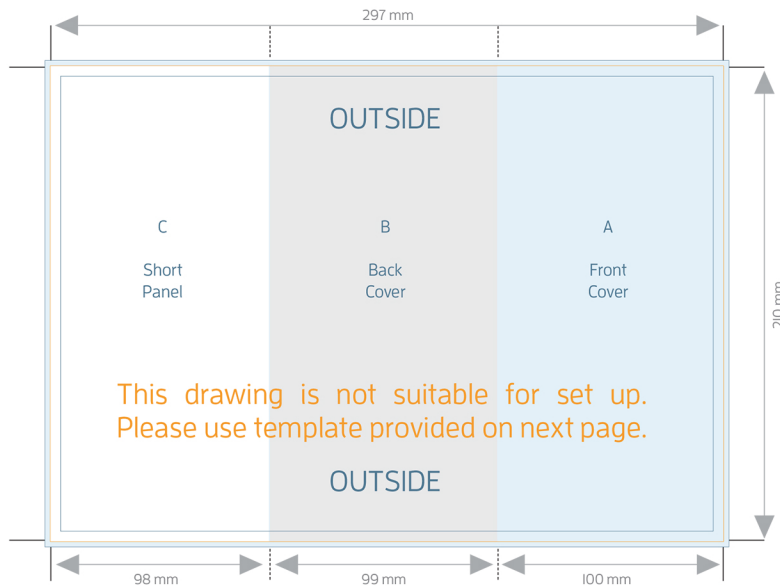

A4 to DL 6pp FLYERS - ROLL FOLD (100x99x98mm)

FOLDED SIZE: 100mm x 210mm

TRIM SIZE: 297mm x 210mm BLEED: 301mm x 214mm SAFE PRINT AREA: 291mm x 204mm

A4 to DL 6pp FLYERS - ROLL FOLD (100x99x98mm)
FOLDED SIZE: 100mm x 210mm

OUTSIDE file supplied as Page 1

A4 to DL 6pp FLYERS - ROLL FOLD (100x99x98mm)
FOLDED SIZE: 100mm x 210mm

INSIDE file supplied as Page 2