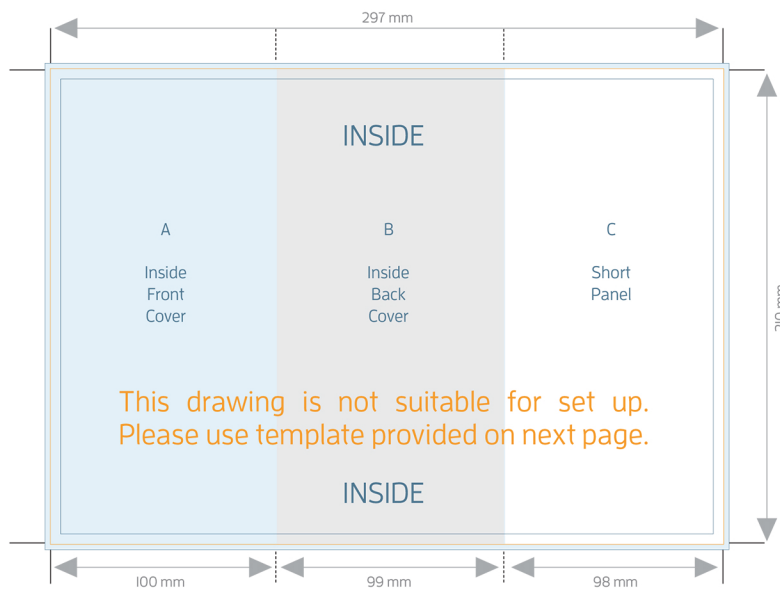

A4 to DL 6pp FLYERS - ROLL FOLD (100x99x98mm)

FOLDED SIZE: 100mm x 210mm

TRIM SIZE: 297mm x 210mm BLEED: 301mm x 214mm SAFE PRINT AREA: 291mm x 204mm

A4 to DL 6pp FLYERS - ROLL FOLD (100x99x98mm)
FOLDED SIZE: 100mm x 210mm

OUTSIDE file supplied as Page 1

A4 to DL 6pp FLYERS - ROLL FOLD (100x99x98mm)
FOLDED SIZE: 100mm x 210mm

INSIDE file supplied as Page 2