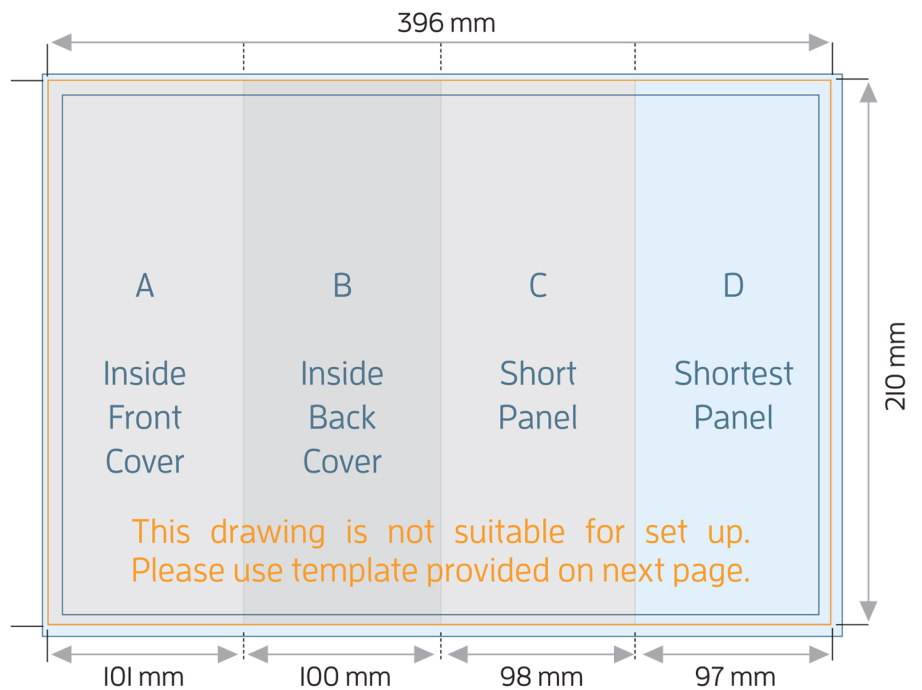

DL 8pp BROCHURE - ROLL FOLD

FOLDED SIZE: 101mm x 210mm

TRIM SIZE: 396mm x 210mm

BLEED: 400mm x 214mm

SAFE PRINT AREA: 390mm x 204mm

Brochure artwork needs to be supplied as a two page PDF.

Outside as Part 1 and Inside as Part 2.

DL 8pp BROCHURE - ROLL FOLD

FOLDED SIZE: 101mm x 210mm

DL 8pp BROCHURE - ROLL FOLD

FOLDED SIZE: 101mm x 210mm