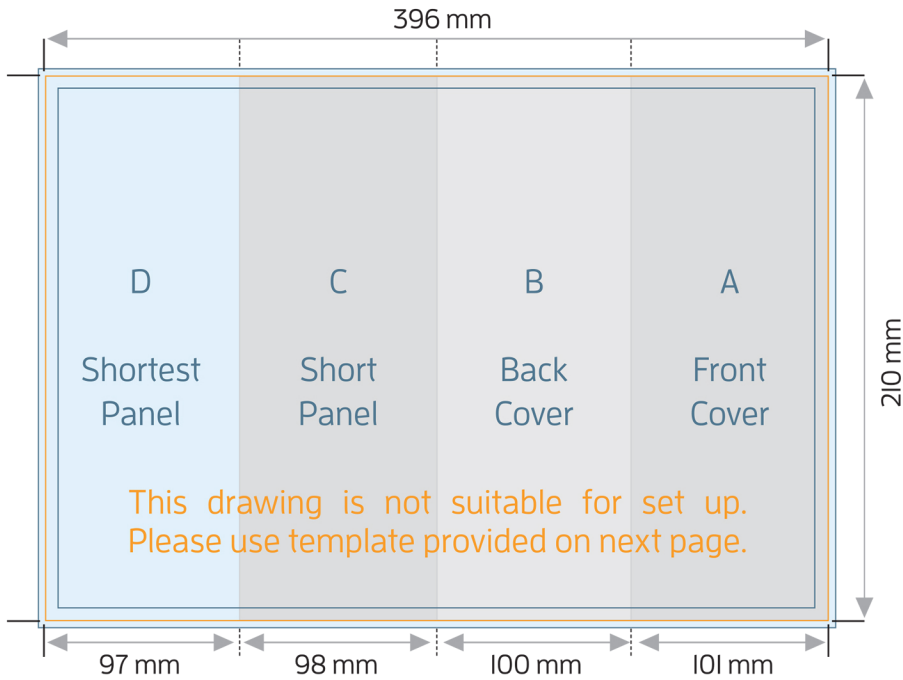

DL 8pp BROCHURE - ROLL FOLD

FOLDED SIZE: 101mm x 210mm

TRIM SIZE: 396mm x 210mm

BLEED: 400mm x 214mm

SAFE PRINT AREA: 390mm x 204mm

Brochure artwork needs to be supplied as a two page PDF.

Outside as Part 1 and Inside as Part 2.

DL 8pp BROCHURE - ROLL FOLD

FOLDED SIZE: 101mm x 210mm

DL 8pp BROCHURE - ROLL FOLD

FOLDED SIZE: 101mm x 210mm