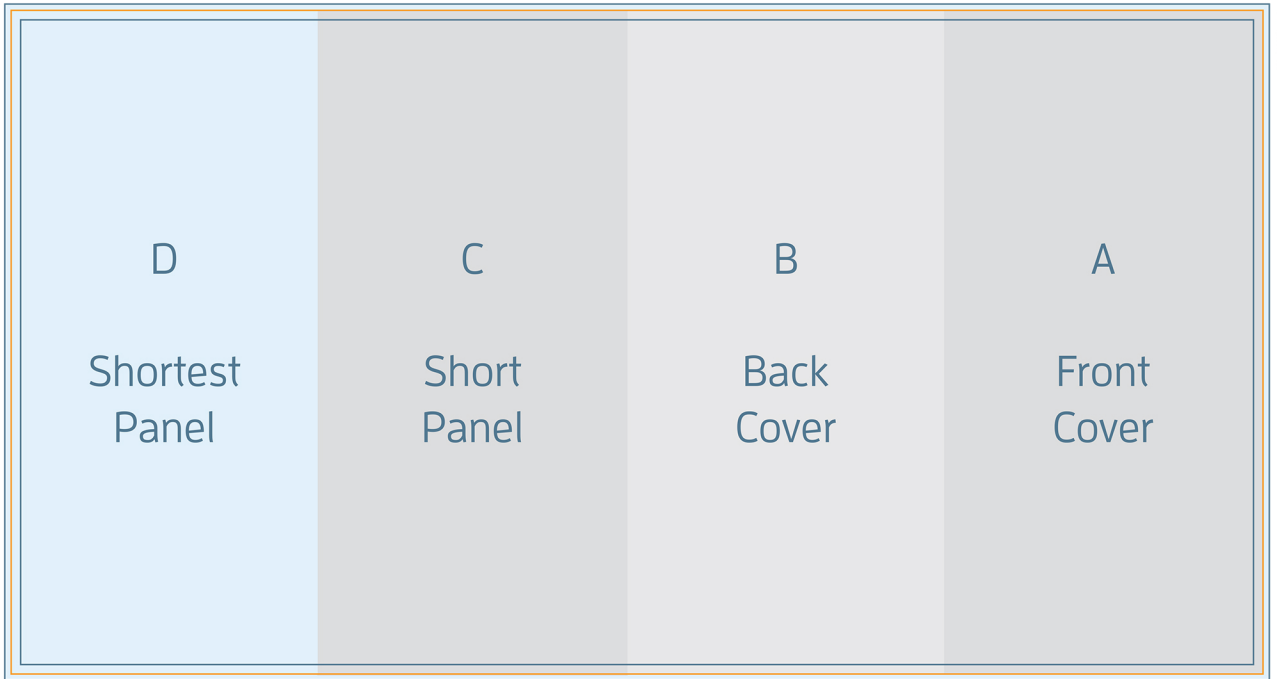

DL 8pp BROCHURE - ROLL FOLD

FOLDED SIZE: 101mm x 210mm

TRIM SIZE: 396mm x 210mm

BLEED: 400mm x 214mm

SAFE PRINT AREA: 390mm x 204mm

Brochure artwork needs to be supplied as a two page PDF.

Outside as Part 1 and Inside as Part 2.

DL 8pp BROCHURE - ROLL FOLD

FOLDED SIZE: 101mm x 210mm

DL 8pp BROCHURE - ROLL FOLD

FOLDED SIZE: 101mm x 210mm