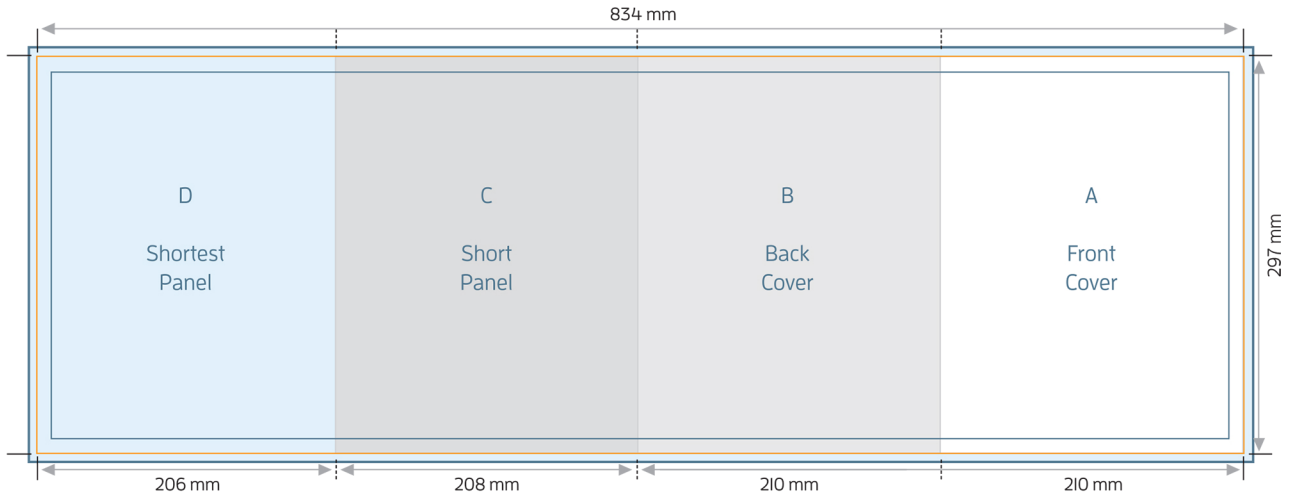

A4 8pp BROCHURE - ROLL FOLD

FOLDED SIZE: 210mm x 297mm

TRIM SIZE: 834mm x 297mm BLEED: 838mm x 301mm SAFE PRINT AREA: 828mm x 291mm

A4 8pp BROCHURE - ROLL FOLD

TRIM SIZE: 834mm x 297mm

FOLDED SIZE: 210mm x 297mm