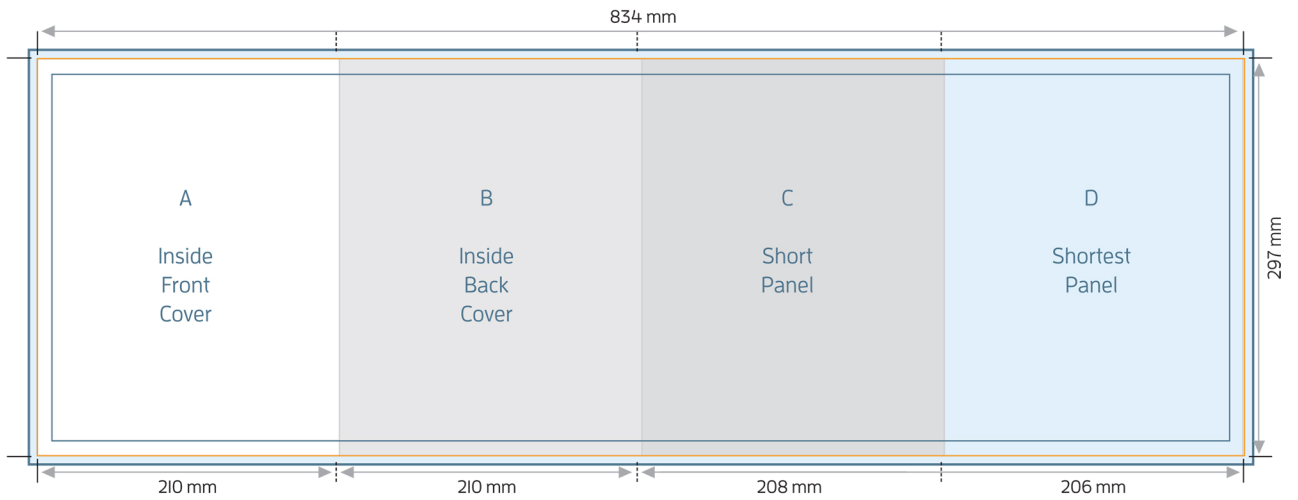

A4 8pp BROCHURE - ROLL FOLD

FOLDED SIZE: 210mm x 297mm

TRIM SIZE: 834mm x 297mm BLEED: 838mm x 301mm SAFE PRINT AREA: 828mm x 291mm

A4 8pp BROCHURE - ROLL FOLD

TRIM SIZE: 834mm x 297mm

FOLDED SIZE: 210mm x 297mm