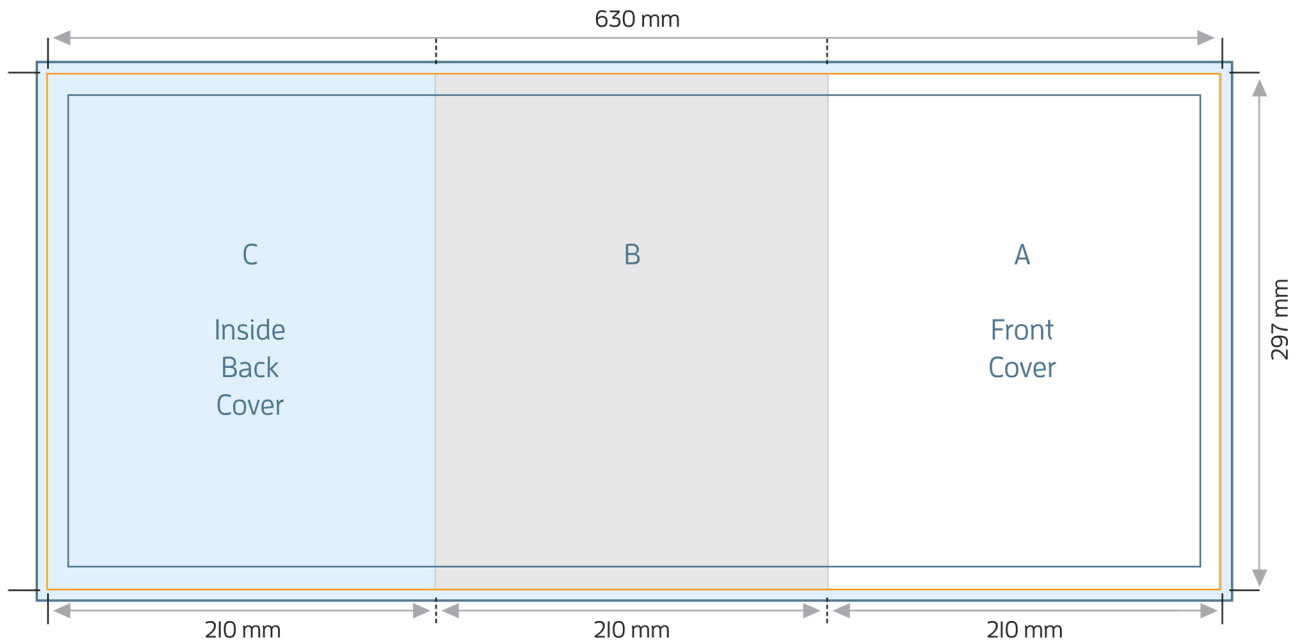

# A4 6pp BROCHURE - ZIG ZAG FOLD

FOLDED SIZE: 210mm x 297mm

TRIM SIZE: 630mm x 297mm

BLEED: 634mm x 301mm

SAFE PRINT AREA: 624mm x 291mm

# A4 6pp BROCHURE - ZIG ZAG FOLD

TRIM SIZE: 630mm x 297mm

FOLDED SIZE: 210mm x 297mm

ALL PANELS ARE 210mm wide