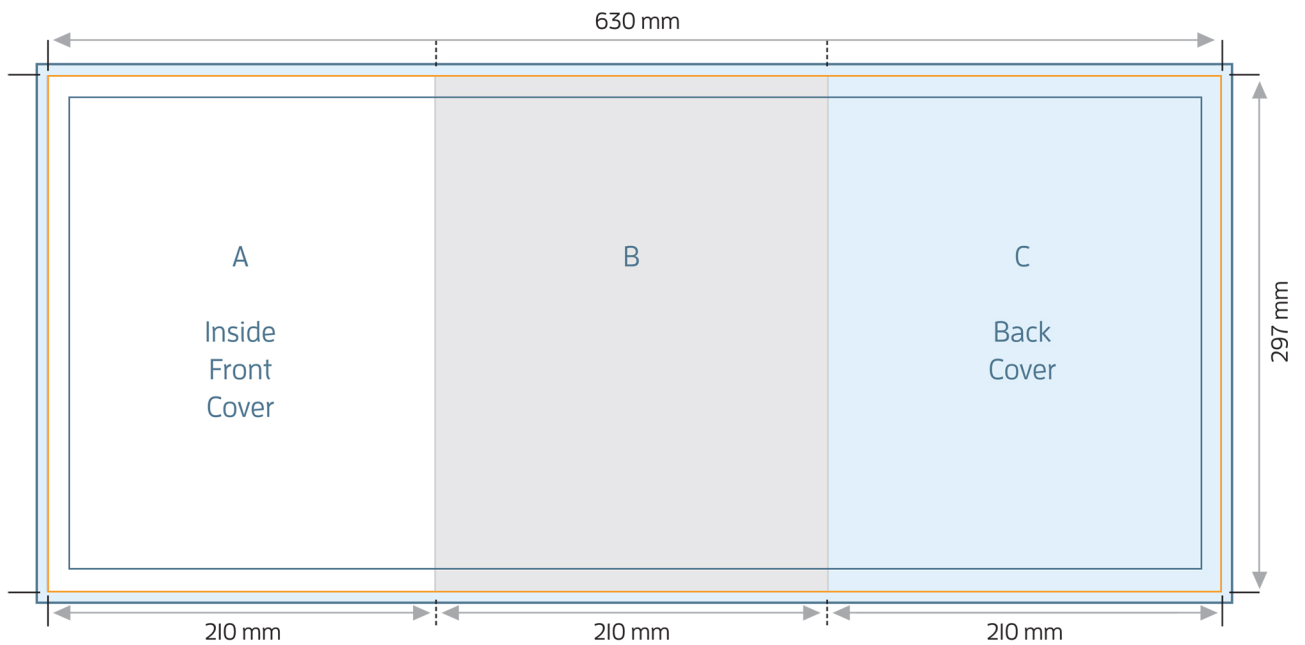

# A4 6pp BROCHURE - ZIG ZAG FOLD

FOLDED SIZE: 210mm x 297mm

TRIM SIZE: 630mm x 297mm

BLEED: 634mm x 301mm

SAFE PRINT AREA: 624mm x 291mm

# A4 6pp BROCHURE - ZIG ZAG FOLD

TRIM SIZE: 630mm x 297mm

FOLDED SIZE: 210mm x 297mm

ALL PANELS ARE 210mm wide