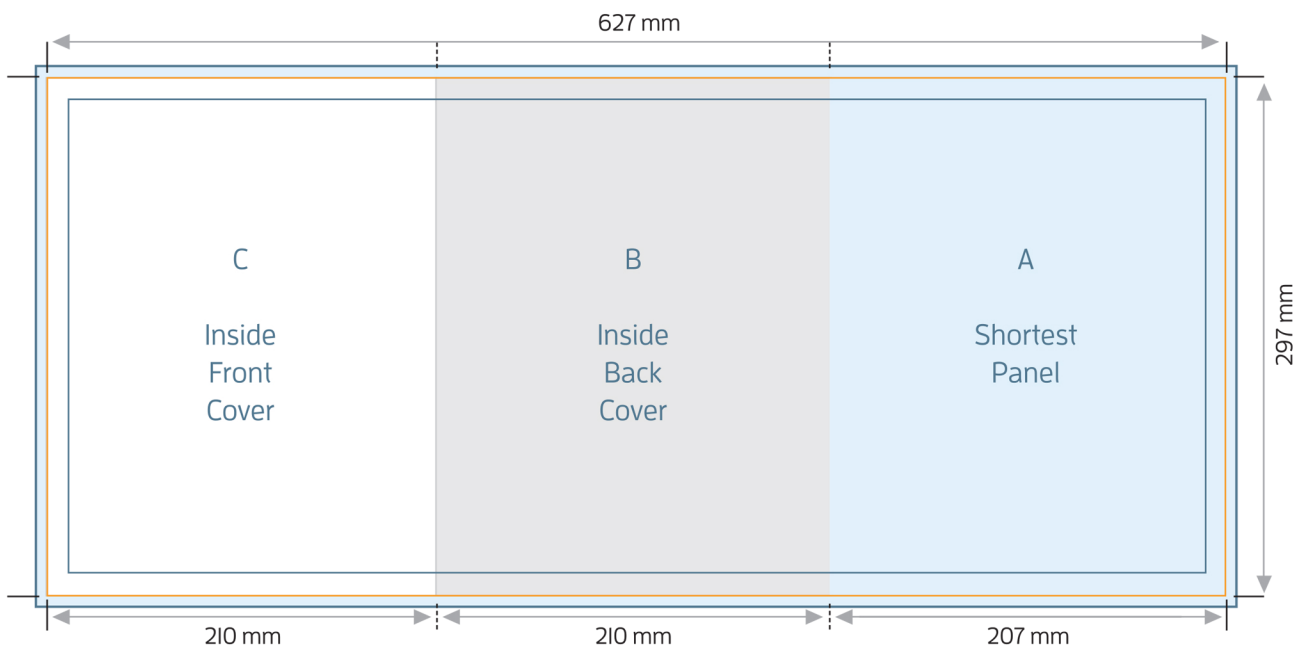

A4 6pp BROCHURE - ROLL FOLD

FOLDED SIZE: 210mm x 297mm

TRIM SIZE: 627mm x 297mm

BLEED: 631mm x 301mm

SAFE PRINT AREA: 621mm x 291mm

A4 6pp BROCHURE - ROLL FOLD

TRIM SIZE: 627mm x 297mm

FOLDED SIZE: 210mm x 297mm