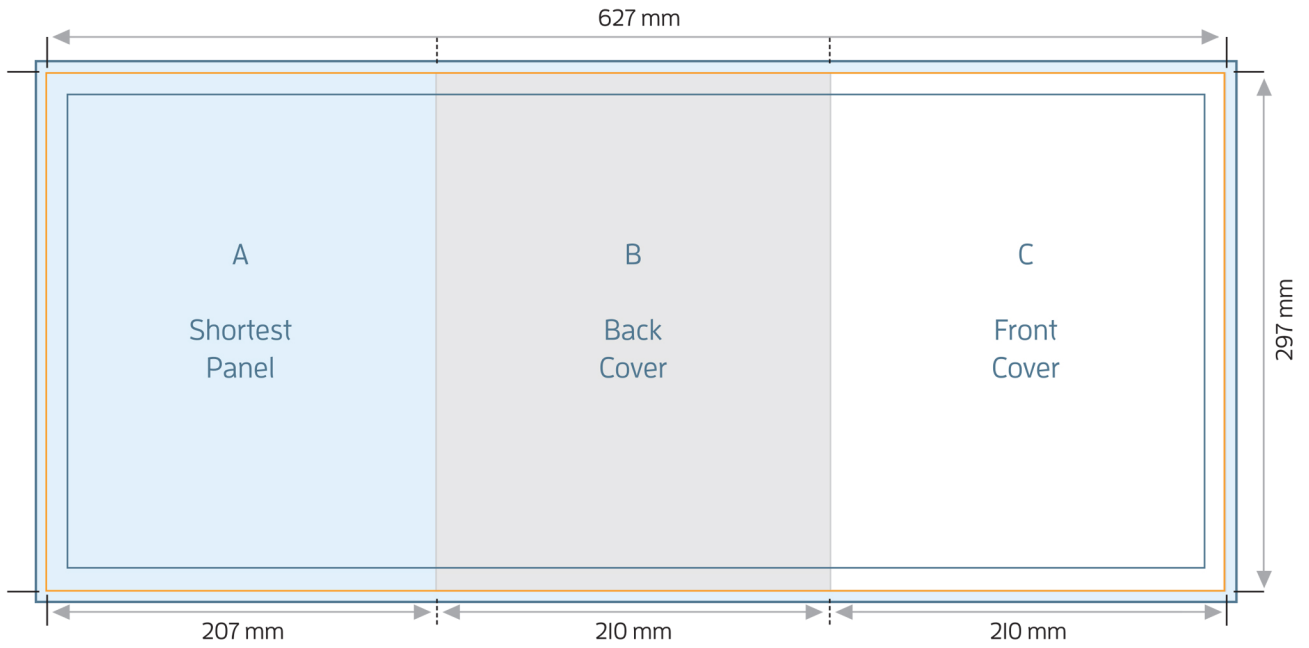

A4 6pp BROCHURE - ROLL FOLD

FOLDED SIZE: 210mm x 297mm

TRIM SIZE: 627mm x 297mm

BLEED: 631mm x 301mm

SAFE PRINT AREA: 621mm x 291mm

A4 6pp BROCHURE - ROLL FOLD

TRIM SIZE: 627mm x 297mm

FOLDED SIZE: 210mm x 297mm